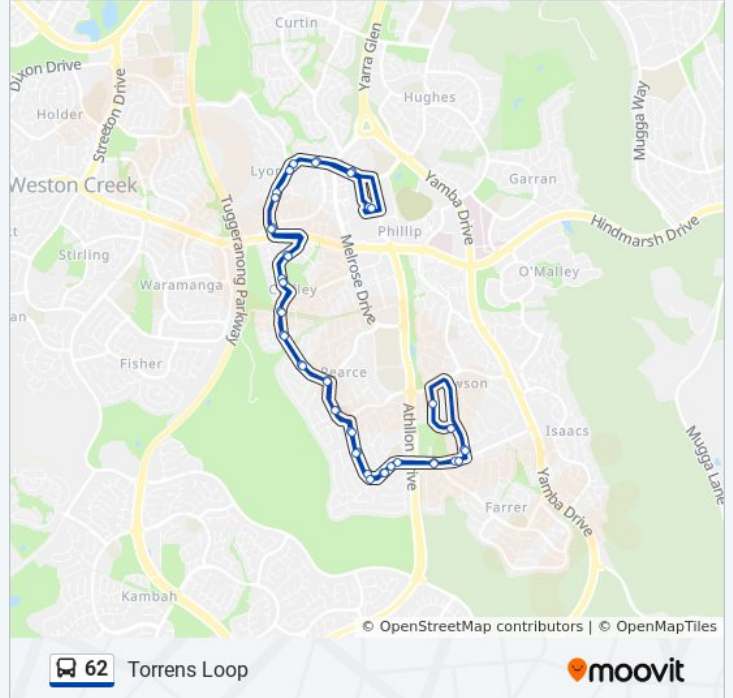

### Direction: Torrens Loop

44 stops

[VIEW LINE SCHEDULE](#)

- Woden Temporary Interchange Plt 5
- Launceston St Before Furzer St
- Launceston St After Burnie St
- Launceston St Opp Lyons Shops
- Launceston St Before 2nd Tarraleah Cr
- Launceston St Opp Dennes Pl
- Eggleston Cr After Plunkett St
- Chifley Shops Eggleston Cr
- Macfarland Cr Opp Waldock St
- Macfarland Cr Before 2nd Threlfall St
- Macfarland Cr After Collings St
- Pearce Shops Macfarland Cr
- Hodgson Cr at Murphy Cr
- Beasley St Opp Gepp Pl
- Beasley St Before Wyatt St
- Torrens Shops Beasley St
- Beasley St After Torrens Pl
- Torrens Ps Beasley St
- Beasley St After Athllon Dr
- Beasley St Before Wilkins St
- Wilkins St After Beasley St
- Heard St After Wilkins St

### 62 bus Info

**Direction:** Torrens Loop

**Stops:** 44

**Trip Duration:** 40 min

**Line Summary:**

Southlands Shops Heard St  
 Wilkins St After Hoadley St  
 Beasley St Opp Wilkins St  
 Beasley St After Lambrigg St  
 Beasley St Opp Torrens Ps  
 142 Beasley St  
 Beasley St Opp Torrens Shops  
 Beasley St Before Hawker St  
 Beasley St Before Gepp Pl  
 Hodgson Cr After Brinsmead St  
 Macfarland Cr Opp Pearce Shops  
 Macfarland Cr Before Sheehan St  
 Macfarland Cr After Wilsmore Cr  
 Macfarland Cr After Waldock St  
 Eggleston Cr Opp Chifley Shops  
 Eggleston Cr After Mcdonald St  
 Launceston St After Dennes Pl  
 Launceston St After Port Arthur St  
 Lyons Shops Launceston St  
 Launceston St After Glenorchy St  
 Launceston St After Irving St  
 Woden Temporary Interchange Plt 4 Arrive