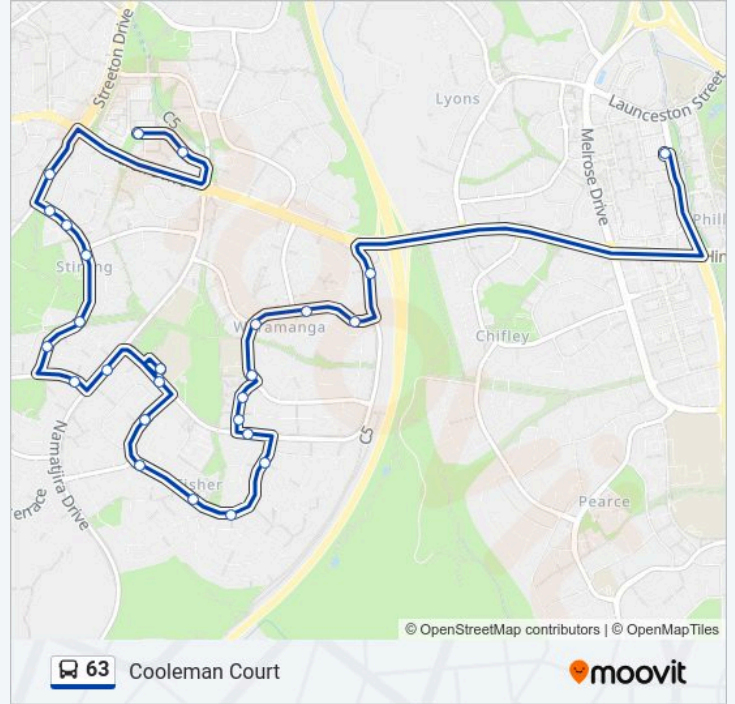

### Direction: Coleman Court

26 stops

[VIEW LINE SCHEDULE](#)

Woden Temporary Interchange Plt 2

Badimara St After Hindmarsh Dr

Nemarang Cr After Yiman St

Nemarang Cr Opp Larakia St

Nemarang Cr Opp Waramanga Shops

### 63 bus Time Schedule

Coleman Court Route Timetable:

Monday	06:00-22:00
Tuesday	06:00-22:00
Wednesday	06:00-22:00
Thursday	06:00-22:00
Friday	06:00-22:00
Saturday	07:07-00:07
Sunday	07:35-19:35

### 63 bus Info

**Direction:** Coleman Court

**Stops:** 26

**Trip Duration:** 27 min

**Line Summary:**

Fremantle Dr Before Crowder Cct  
Fremantle Dr Opp 2nd Reveley Cr  
Fremantle Dr Opp Bunbury St  
Fremantle Dr Opp 1st Mckail Cr  
Fremantle Dr Before Streeton Dr  
Streeton Dr Before Hindmarsh Dr  
Parkinson St at Backler Pl  
Cooleman Court Interchange Plt 2