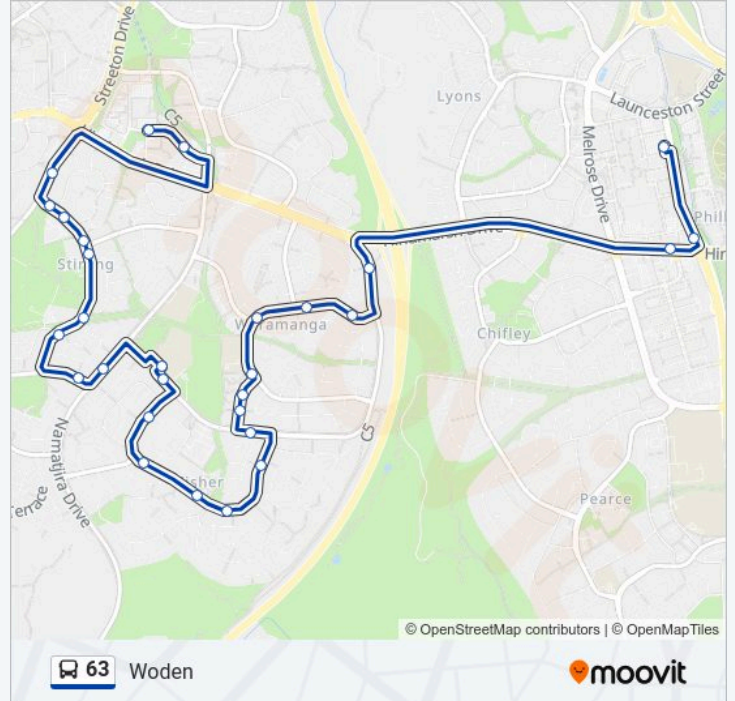

**Direction:** Woden

**Stops:** 29

**Trip Duration:** 26 min

**Line Summary:**

Arawang Ps Nemerang Cr

Waramanga Shops Nemerang Cr

Nemarang Cr After Larakia St

Nemarang Cr After Galibal St

Badimara St Before Hindmarsh Dr

Hindmarsh Dr After Ball St

Callam St After Hindmarsh Dr

Woden Temporary Interchange Plt 3 Arrive

### Direction: Coleman Court

26 stops

[VIEW LINE SCHEDULE](#)

Woden Temporary Interchange Plt 2

Badimara St After Hindmarsh Dr

Nemarang Cr After Yiman St

Nemarang Cr Opp Larakia St

Nemarang Cr Opp Waramanga Shops

### 63 bus Info

**Direction:** Coleman Court

**Stops:** 26

**Trip Duration:** 27 min

**Line Summary:**

Fremantle Dr Before Crowder Cct  
Fremantle Dr Opp 2nd Reveley Cr  
Fremantle Dr Opp Bunbury St  
Fremantle Dr Opp 1st Mckail Cr  
Fremantle Dr Before Streeton Dr  
Streeton Dr Before Hindmarsh Dr  
Parkinson St at Backler Pl  
Cooleman Court Interchange Plt 2