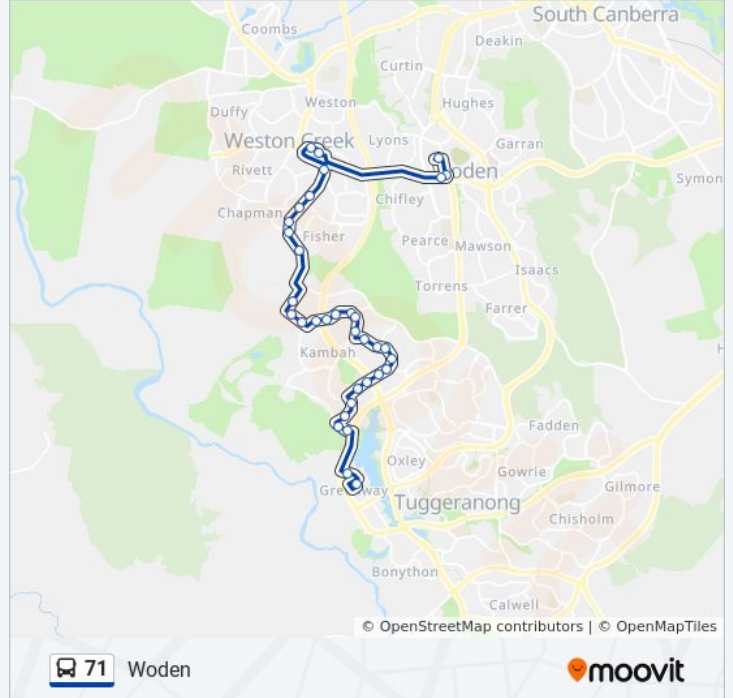

### 71 bus Info

**Direction:** Woden

**Stops:** 34

**Trip Duration:** 36 min

**Line Summary:**

Kambah Village Marconi Cr  
Boddington Cr Before Reynell Pl  
Barritt St After Boddington Cr  
Barritt St Before Kambah Pool Rd  
Kambah Pool Rd After Barritt St  
Namatjira Dr Opp 223  
Namatjira Dr Before Perry Dr  
Namatjira Dr After Perry Dr  
Namatjira Dr After Streeton Dr  
Namatjira Dr Opp St John Vianney  
Namatjira Dr After Bunbury St  
Cooleman Court Interchange Plt 1  
Parkinson St Opp Backler Pl  
Hindmarsh Dr After Ball St  
Callam St After Hindmarsh Dr  
Woden Temporary Interchange Plt 6 Arrive