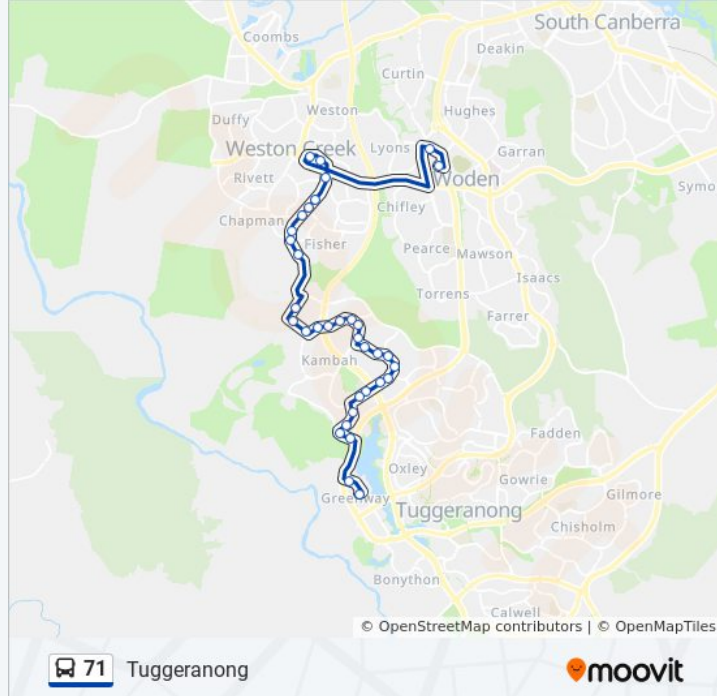

### 71 bus Info

**Direction:** Tuggeranong

**Stops:** 33

**Trip Duration:** 36 min

**Line Summary:**

Summerland Cct After 2nd Lee-Steere Cr

Summerland Cct After Livingston Av

Summerland Cct After Vanzetti Cr

O'Halloran Cct Opp Namadgi School

O'Halloran Cct Before Ashby Cct

Vansittart Cr Before Pinkerton Cct

Vansittart Cr After 1st Stieglitz Cct

Learmonth Dr After Vansittart Cr

Learmonth Dr Before Athllon Dr

Lakeside Leisure Centre Anketell St

Tuggeranong Interchange Arrivals

### Direction: Woden

34 stops

[VIEW LINE SCHEDULE](#)

Tuggeranong Interchange Plat 4

Anketell St Opp Lakeside Leisure Centre

Learmonth Dr After Athllon Dr

Learmonth Dr Opp Vansittart Cr

Vansittart Cr After 1st Ragless Cct