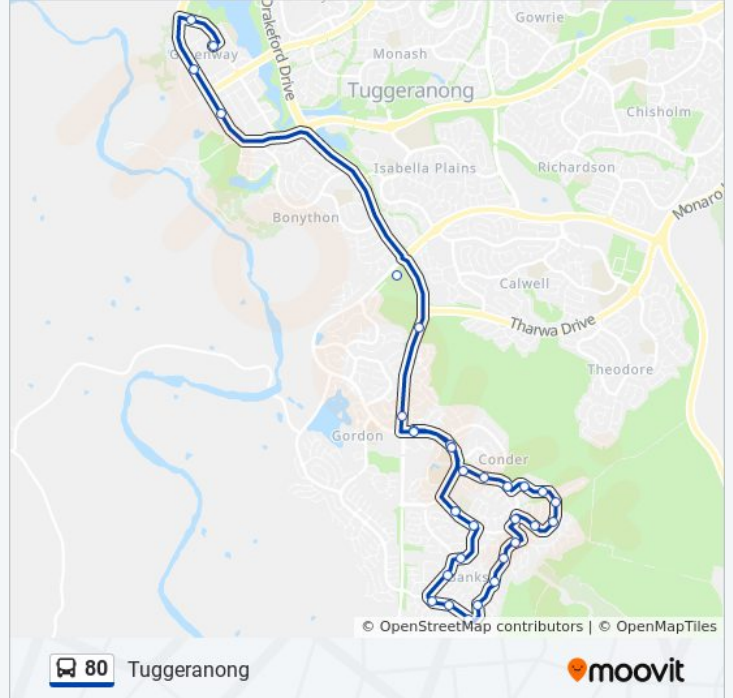

80 bus Info

Direction: Lanyon

Stops: 33

Trip Duration: 28 min

Line Summary:

Forsythe St After 2nd Alison Ashby Cr

Forsythe St After 2nd Olive Pink Cr

Forsythe St After Bellchambers Cr

80 bus Info

Direction: Tuggeranong

Stops: 31

Trip Duration: 30 min

Line Summary:

Templestowe Av Opp 2nd Barringer St

Tom Roberts Av Before Lethbridge St

Tom Roberts Av Before Altson Cct

Tom Roberts Av Before Box Hill Av

St Clare Of Assisi Ps Box Hill Av

Lanyon Marketplace Box Hill Av

Tharwa Dr After Box Hill Av

Tharwa Dr Before Drakeford Dr

Covenant College School Grounds Sso

Atllon Dr Before Dept Of Human Services

Athllon Dr Before Rowland Rees Cr

Lakeside Leisure Centre Anketell St

Tuggeranong Interchange Arrivals

80 bus time schedules and route maps are available in an offline PDF at moovitapp.com. Use the [Moovit App](#) to see live bus times, train schedule or subway schedule, and step-by-step directions for all public transit in Canberra.