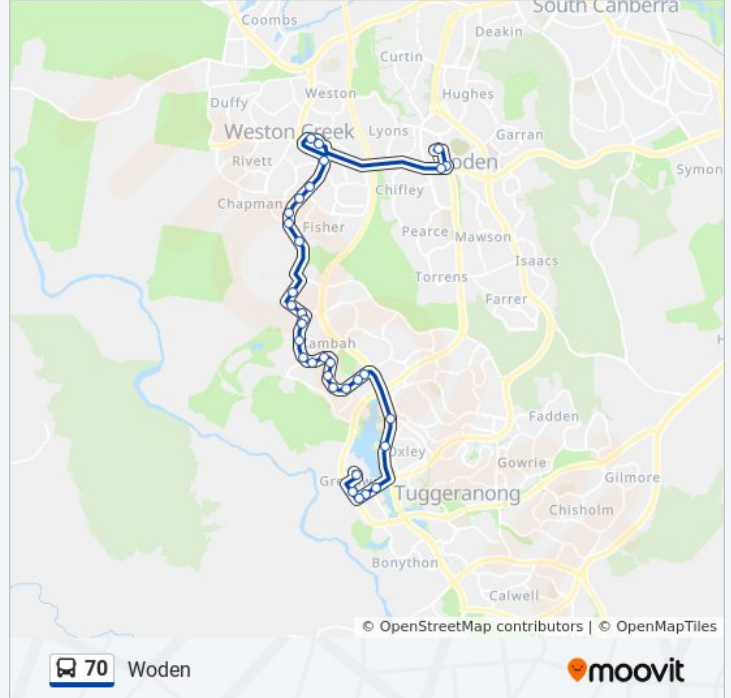

**Direction: Woden**

33 stops

[VIEW LINE SCHEDULE](#)

Tuggeranong Interchange Plt 4  
 Athllon Dr Before Reed St  
 Soward Way After Athllon Dr  
 Homeworld Soward Way  
 Soward Way After Anketell St  
 Drakeford Dr After Soward Way  
 Drakeford Dr After Mortimer Lewis Dr  
 O'Halloran Cct Opp Namadgi School  
 O'Halloran Cct Before Ashby Cct  
 O'Halloran Cct After Vansittart Cr  
 O'Halloran Cct Opp 2nd Snodgrass Cr  
 O'Halloran Cct Before 2nd Mckillop Cct  
 O'Halloran Cct Before Boddington Cr  
 Boddington Cr Before Broad Pl  
 Boddington Cr After Mcleod Pl  
 Boddington Cr After Bateman St  
 Boddington Cr After 2nd Crozier Cct  
 Boddington Cr After Carleton St

**70 bus Info**

**Direction:** Woden

**Stops:** 33

**Trip Duration:** 34 min

**Line Summary:**

Boddington Cr Before Barritt St

Barritt St After Boddington Cr

Barritt St Before Kambah Pool Rd

Kambah Pool Rd After Barritt St

Namatjira Dr Opp 223

Namatjira Dr Before Perry Dr

Namatjira Dr After Perry Dr

Namatjira Dr After Streeton Dr

Namatjira Dr Opp St John Vianney

Namatjira Dr After Bunbury St

Coleman Court Interchange Plt 1

Parkinson St Opp Backler Pl

Hindmarsh Dr After Ball St

Callam St After Hindmarsh Dr

Woden Temporary Interchange Plt 6 Arrive

70 bus time schedules and route maps are available in an offline PDF at [moovitapp.com](https://moovitapp.com). Use the [Moovit App](#) to see live bus times, train schedule or subway schedule, and step-by-step directions for all public transit in Canberra.