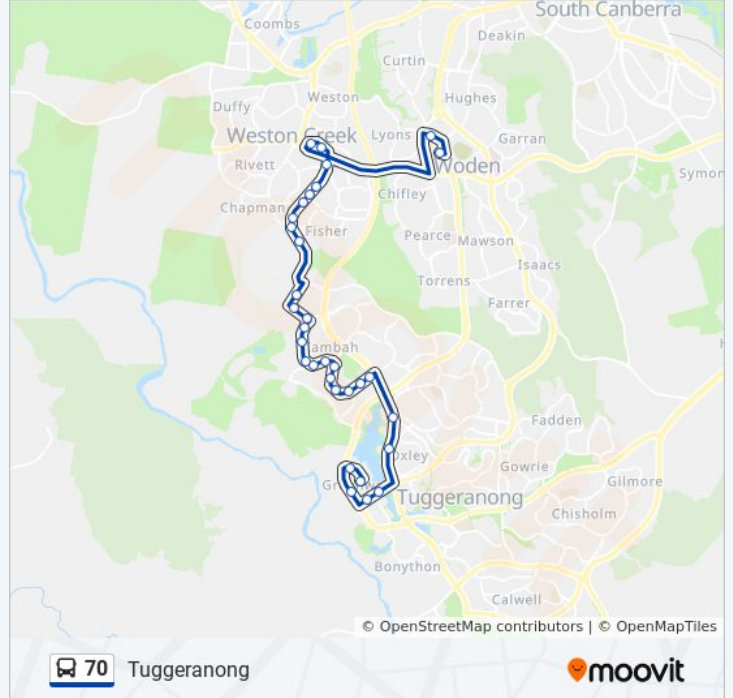

### 70 bus Info

**Direction:** Tuggeranong

**Stops:** 31

**Trip Duration:** 39 min

**Line Summary:**

O'Halloran Cct Opp Ashby Cct  
 Namadgi School O'Halloran Cct  
 Drakeford Dr Before Taverner St  
 Drakeford Dr After Taverner St  
 Soward Way Before Anketell St  
 Soward Way Before Scollay St  
 Athllon Dr Before Rowland Rees Cr  
 Lakeside Leisure Centre Anketell St  
 Tuggeranong Interchange Arrivals

**Direction: Woden**

33 stops

[VIEW LINE SCHEDULE](#)

Tuggeranong Interchange Plt 4  
 Athllon Dr Before Reed St  
 Soward Way After Athllon Dr  
 Homeworld Soward Way  
 Soward Way After Anketell St  
 Drakeford Dr After Soward Way  
 Drakeford Dr After Mortimer Lewis Dr  
 O'Halloran Cct Opp Namadgi School  
 O'Halloran Cct Before Ashby Cct  
 O'Halloran Cct After Vansittart Cr  
 O'Halloran Cct Opp 2nd Snodgrass Cr  
 O'Halloran Cct Before 2nd Mckillop Cct  
 O'Halloran Cct Before Boddington Cr  
 Boddington Cr Before Broad Pl  
 Boddington Cr After Mcleod Pl  
 Boddington Cr After Bateman St  
 Boddington Cr After 2nd Crozier Cct  
 Boddington Cr After Carleton St

**70 bus Info**

**Direction:** Woden

**Stops:** 33

**Trip Duration:** 34 min

**Line Summary:**

Boddington Cr Before Barritt St

Barritt St After Boddington Cr

Barritt St Before Kambah Pool Rd