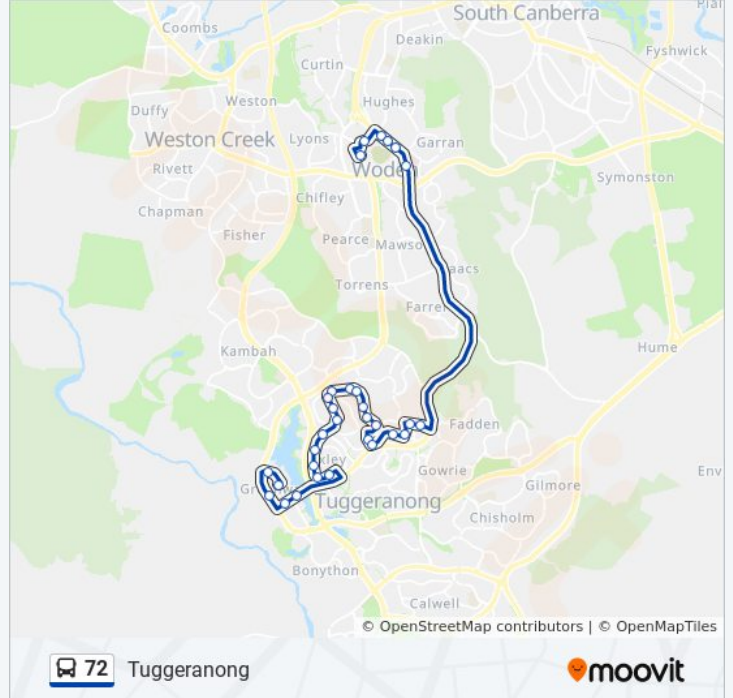

### 72 bus Info

**Direction:** Tuggeranong

**Stops:** 31

**Trip Duration:** 41 min

**Line Summary:**

Newman-Morris Cct Opp 2nd Connibere Cr  
 77 Newman-Morris Cct  
 Newman-Morris Cct Opp 2nd Collocott Cr  
 Newman-Morris Cct Before 2nd Cuthbertson Cr  
 Soward Way Before Anketell St  
 Soward Way Before Scollay St  
 Athllon Dr Before Rowland Rees Cr  
 Lakeside Leisure Centre Anketell St  
 Tuggeranong Interchange Arrivals

**Direction: Woden**

29 stops

[VIEW LINE SCHEDULE](#)

Tuggeranong Interchange Plt 3  
 Athllon Dr Before Reed St  
 Soward Way After Athllon Dr  
 Homeworld Soward Way  
 Soward Way After Anketell St  
 Newman-Morris Cct Before 2nd Maconochie Cr  
 Newman-Morris Cct After 1st Collocott Cr  
 Newman-Morris Cct Before 1st Singleton Cr  
 Newman-Morris Cct Before 1st Connibere Cr  
 Newman-Morris Cct Before Taverner St  
 Forlonge St Before Gair Pl  
 Fincham Cr After 1st Degrares Cr  
 Fincham Cr After Morrissey St  
 St Anthony's Ps Wheeler Cr  
 Wheeler Cr Before Wanniasa Hs  
 Wheeler Cr Opp Wanniasa Hs  
 Wheeler Cr After Kirkton St  
 Wheeler Cr Opp Hanna St

**72 bus Info**

**Direction:** Woden

**Stops:** 29

**Trip Duration:** 38 min

**Line Summary:**

Wheeler Cr Before Sternberg Cr

Mackillop College Mackinnon St Sso

Mackillop College McBryde Cr