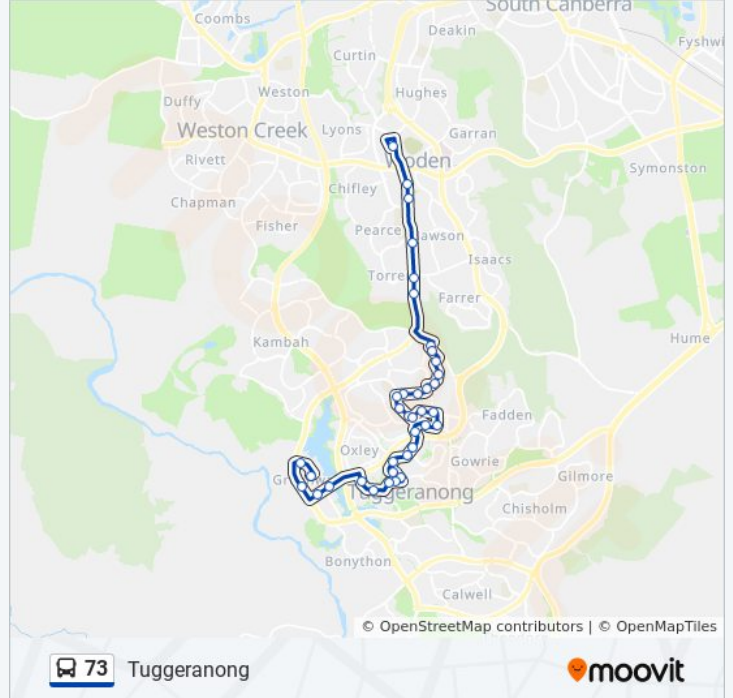

### 73 bus Info

**Direction:** Tuggeranong

**Stops:** 37

**Trip Duration:** 37 min

**Line Summary:**

Amsinck St After Mcbryde Cr  
 Harricks Cr After 1st Cracknell St  
 Harricks Cr After 1st Michell St  
 Hebblewhite St After Forwood St  
 Corlette Cr After Hebblewhite St  
 Monash Ps Corlette Cr  
 Clive Steele Av Before Harkness St  
 Clive Steele Av Opp 2nd Balsillie Cr  
 Charleston St Before 1st William Hudson Cr  
 Charleston St After 2nd William Hudson Cr  
 Soward Way Before Anketell St  
 Soward Way Before Scollay St  
 Athllon Dr Before Rowland Rees Cr  
 Lakeside Leisure Centre Anketell St  
 Tuggeranong Interchange Arrivals

**Direction: Woden**

37 stops

[VIEW LINE SCHEDULE](#)

Tuggeranong Interchange Plt 3  
 Athllon Dr Before Reed St  
 Soward Way After Athllon Dr  
 Homeworld Soward Way  
 Soward Way After Anketell St  
 Charleston St After Blakey Cl  
 Charleston St After Hallstrom Cct  
 Clive Steele Av Before 1st Balsillie Cr  
 Clive Steele Av Before 2nd Balsillie Cr  
 Corlette Cr Opp Monash Ps  
 Corlette Cr Opp Hebblewhite St  
 Hebblewhite St Before Burnell Pl  
 Harricks Cr Opp 1st Michell St  
 Harricks Cr Opp 2nd Cracknell St

**73 bus Info**

**Direction:** Woden

**Stops:** 37

**Trip Duration:** 35 min

**Line Summary:**

Amsinck St Before Mcbryde Cr

Erindale College Mcbryde Cr

Erindale Interchange Plt 1