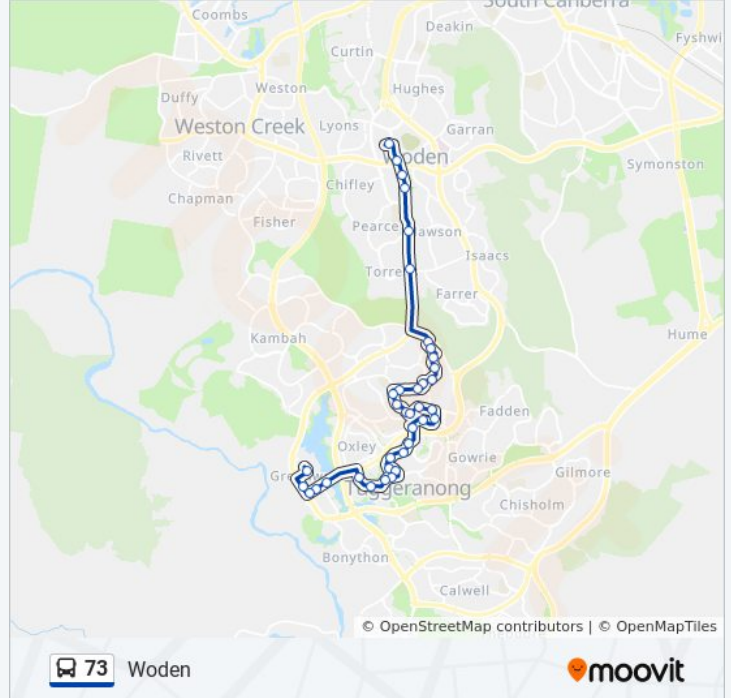

**73 bus Info**

**Direction:** Woden

**Stops:** 37

**Trip Duration:** 35 min

**Line Summary:**

Amsinck St Before Mcbryde Cr

Erindale College Mcbryde Cr

Erindale Interchange Plt 1

Sternberg Cr After Comrie St

Sternberg Cr Opp Whiteman Cr

Sternberg Cr Opp Houston St

Wheeler Cr After Sternberg Cr

Wheeler Cr Before Hanna St

Wheeler Cr After Guthridge Cr

Kirkton St Before Greeves St

Kirkton St After 2nd Holden Cr

Langdon Av After Kirkton St

Gaunson Cr Opp Harbison Cr

Gaunson Cr Opp 2nd Sullivan Cr

Gaunson Cr Before Longmore Cr

Longmore Cr Before Sainsbury St

Sainsbury St After Longmore Cr

Athllon Dr After Beasley St

Athllon Dr Opp Southlands Shops

Athllon Dr After Parramatta St

Athllon Dr After Shea St

Callam St After Hindmarsh Dr

Woden Temporary Interchange Plt 6 Arrive

73 bus time schedules and route maps are available in an offline PDF at [moovitapp.com](https://moovitapp.com). Use the [Moovit App](#) to see live bus times, train schedule or subway schedule, and step-by-step directions for all public transit in Canberra.