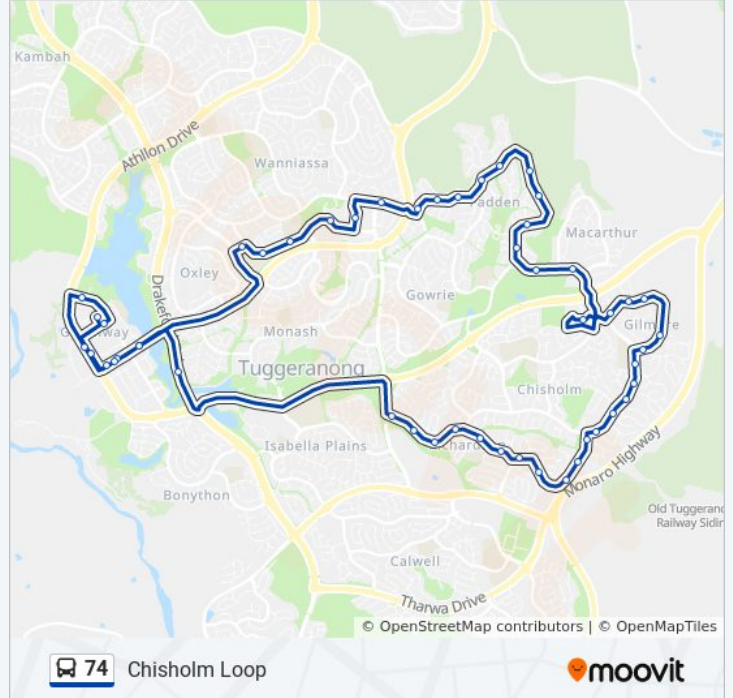

### Direction: Chisholm Loop

50 stops

[VIEW LINE SCHEDULE](#)

- Tuggeranong Interchange Plt 5
- Athllon Dr Before Reed St
- Soward Way After Athllon Dr
- Homeworld Soward Way
- Soward Way After Anketell St
- Laurens St Before Mcbryde Cr
- Mcbryde Cr Opp Trinity Christian School
- Mackillop College Mcbryde Cr
- Erindale College Mcbryde Cr
- Erindale Interchange Plt 1
- Sternberg Cr Before Maltby Cct
- Bugden Av After Sternberg Cr
- Bugden Av After 1st Appel Cr
- Bugden Av Opp 2nd Maughan Cr
- Bugden Av Before 2nd Appel Cr
- Bugden Av Opp 1st Chataway Cr
- Bugden Av Opp 309
- Bugden Av Opp 2nd Mullan St
- Bugden Av After Fihelly St
- Bugden Av Before Coyne St
- 19 Coyne St
- Coyne St Before Carson St

### 74 bus Time Schedule

Chisholm Loop Route Timetable:

Sunday	8:20 AM - 8:20 PM
Monday	5:44 AM - 10:14 PM
Tuesday	5:44 AM - 10:14 PM
Wednesday	5:44 AM - 10:14 PM
Thursday	5:44 AM - 10:14 PM
Friday	5:44 AM - 10:14 PM
Saturday	6:50 AM - 10:20 PM

### 74 bus Info

**Direction:** Chisholm Loop

**Stops:** 50

**Trip Duration:** 50 min

**Line Summary:**

Benham St Opp Chisholm Shops  
 Louisa Lawson Cr Before Litchfield Pl  
 Louisa Lawson Cr Before 2nd Willoughby Cr  
 Louisa Lawson Cr After 2nd Willoughby Cr  
 Louisa Lawson Cr After Fenston Pl  
 Louisa Lawson Cr Before Gellatly Pl  
 Heagney Cr Opp Gilmore Ps  
 Heagney Cr After 1st Henry Melville Cr  
 Heagney Cr Before 1st Couchman Cr  
 Heagney Cr Before 2nd Couchman Cr  
 Heagney Cr Before Deamer Cr  
 Deamer Cr After Heagney Cr  
 Deamer Cr After 2nd Nina Jones Cr  
 Deamer Cr Opp 69  
 Deamer Cr Opp 1st Twamley Cr  
 Deamer Cr Before Clift Cr  
 Clift Cr Opp Meeson St  
 Richardson Shops Clift Cr  
 Clift Cr Opp Heagney Cr  
 Clift Cr Opp 1st Kiddle Cr  
 Clift Cr Opp 29  
 Clift Cr Before Ashley Dr  
 Drakeford Dr After Athllon Dr  
 Soward Way Before Anketell St  
 Soward Way Before Scollay St  
 Athllon Dr Before Rowland Rees Cr  
 Lakeside Leisure Centre Anketell St  
 Tuggeranong Interchange Arrivals