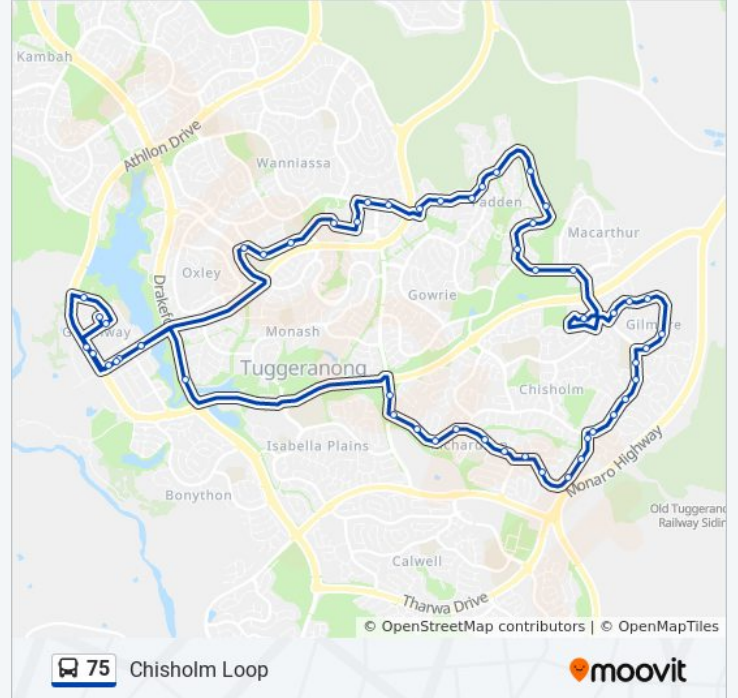

### Direction: Chisholm Loop

52 stops

[VIEW LINE SCHEDULE](#)

- Tuggeranong Interchange Plt 5
- Athllon Dr Before Reed St
- Soward Way After Athllon Dr
- Homeworld Soward Way
- Soward Way After Anketell St
- Drakeford Dr Before Isabella Dr
- Ashley Dr After Isabella Dr
- Clift Cr After Ashley Dr
- 29 Clift Cr
- Clift Cr Before 2nd Kiddle Cr
- Clift Cr Before Heagney Cr
- Clift Cr Opp Richardson Shops
- Clift Cr Before Meeson St
- Deamer Cr Before Meeson St
- Deamer Cr Before 2nd Twamley Cr
- 69 Deamer Cr
- Deamer Cr Opp 1st Nina Jones Cr
- Deamer Cr Before Heagney Cr
- Heagney Cr Opp Deamer Cr
- Heagney Cr Before Enid Lorimer Cct
- Heagney Cr After Enid Lorimer Cct
- Heagney Cr After 2nd Emily Bulcock Cr

### 75 bus Info

**Direction:** Chisholm Loop

**Stops:** 52

**Trip Duration:** 50 min

**Line Summary:**

Gilmore Ps Heagney Cr

Louisa Lawson Cr After 1st May Maxwell Cr

Louisa Lawson Cr Opp Fenston Pl

Laurens St After Mcbryde Cr

Soward Way Before Anketell St

Soward Way Before Scollay St

Athllon Dr Before Rowland Rees Cr

Lakeside Leisure Centre Anketell St

Tuggeranong Interchange Arrivals

subway schedule, and step-by-step directions for all public transit in Canberra.