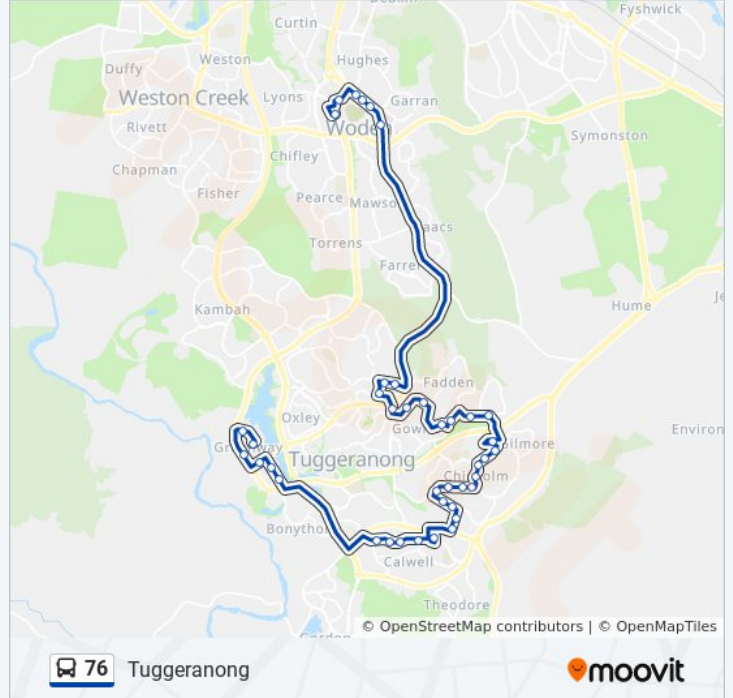

Direction: Tuggeranong

42 stops

[VIEW LINE SCHEDULE](#)

- Woden Temporary Interchange Plt 1
- Canberra College Launceston St
- St Peter & St Pauls Ps Yamba Dr
- Yamba Dr Opp Justinian St
- Yamba Dr Before Kitchener St
- Canberra Hospital Yamba Dr
- Sternberg Cr After Erindale Dr
- Sternberg Cr After Ashley Dr
- Erindale Interchange Plt 2
- Ashley Dr After Erindale Dr
- Castleton Cr After Middleton Cct
- Castleton Cr After Peeler Pl
- Holy Family Ps Castleton Cr
- Holy Family Ps Bugden Av
- 19 Coyne St
- Coyne St Before Carson St
- Benham St Opp Chisholm Shops
- Hambidge Cr After 1st Alice Jackson Cr
- Hambidge Cr Opp 64
- Baskerville St After Hambidge Cr
- Baskerville St Opp 2nd Laughton St
- Heagney Cr After 1st Muntz St

76 bus Info

Direction: Tuggeranong

Stops: 42

Trip Duration: 56 min

Line Summary:

Heagney Cr Before 1st Moffin St
 Heagney Cr After 2nd Mofflin St
 Heagney Cr Before 2nd Mclorinan St
 Clift Cr Opp Richardson Shops
 Clift Cr Before Meeson St
 Clift Cr After 1st Fullerton Cr
 Clift Cr Before Johnson Dr
 Calwell Shops Webber Cr
 St Francis Of Assisi Ps Casey Cr
 Calwell Ps Casey Cr
 Outtrim Av After Mountain Cct
 Outtrim Av Before Gurr St
 Outtrim Av After Gurr St
 Outtrim Av Before Duggan St
 Anketell St Before Oakden St
 Tuggeranong Square Anketell St
 Soward Way Before Scollay St
 Athllon Dr Before Rowland Rees Cr
 Lakeside Leisure Centre Anketell St
 Tuggeranong Interchange Arrivals

Direction: Woden

41 stops

[VIEW LINE SCHEDULE](#)

Tuggeranong Interchange Plat 7
 Athllon Dr Before Reed St
 Soward Way After Athllon Dr
 Homeworld Soward Way
 Anketell St Opp Tuggeranong Square
 Anketell St After Oakden St
 Outtrim Av Opp Duggan St
 Outtrim Av Before 2nd Carter Cr
 Outtrim Av After 2nd Carter Cr