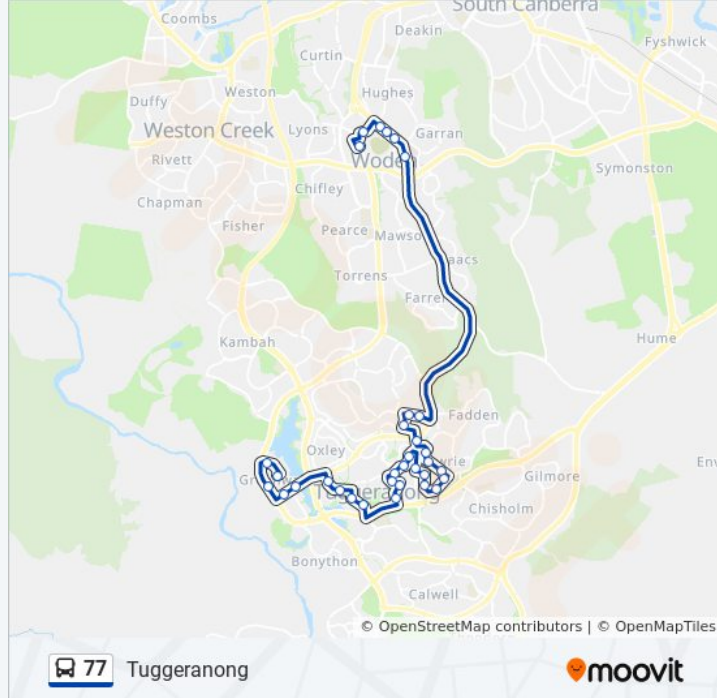

### 77 bus Info

**Direction:** Tuggeranong

**Stops:** 33

**Trip Duration:** 47 min

**Line Summary:**

Monash Shops Cockcroft Av

Cockcroft Av Before Kneeshaw St

Clive Steele Av Opp Falconer St

Clive Steele Av Opp 187

Charleston St Before 1st William Hudson Cr

Charleston St After 2nd William Hudson Cr

Soward Way Before Anketell St

Soward Way Before Scollay St

Athllon Dr Before Rowland Rees Cr

Lakeside Leisure Centre Anketell St

Tuggeranong Interchange Arrivals

### Direction: Woden

31 stops

[VIEW LINE SCHEDULE](#)

Tuggeranong Interchange Plt 5

Athllon Dr Before Reed St

Soward Way After Athllon Dr

Homeworld Soward Way

Soward Way After Anketell St