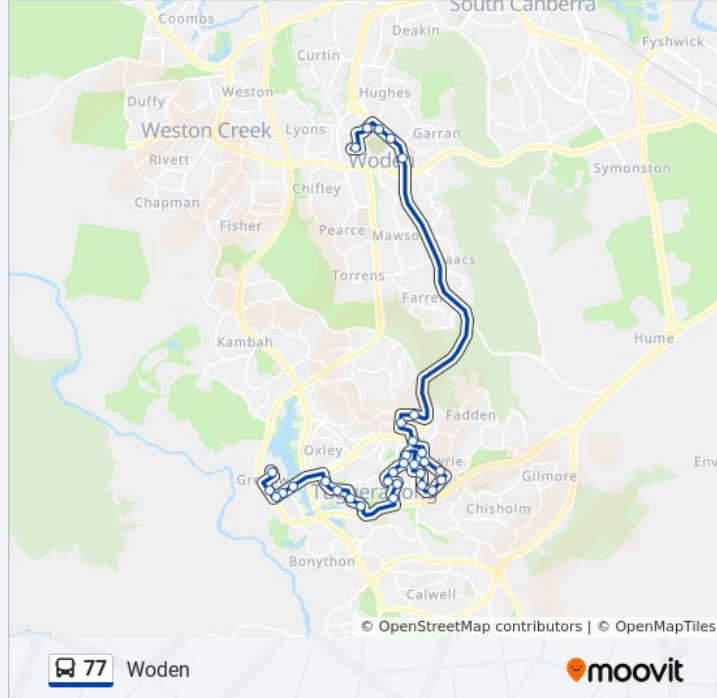

### 77 bus Info

**Direction:** Tuggeranong

**Stops:** 33

**Trip Duration:** 47 min

**Line Summary:**

Monash Shops Cockcroft Av

Cockcroft Av Before Kneeshaw St

Clive Steele Av Opp Falconer St

### 77 bus Info

**Direction:** Woden

**Stops:** 31

**Trip Duration:** 40 min

**Line Summary:**

Bugden Av After 2nd Dalziel St

Bugden Av After Beardsmore Pl

Castleton Cr Opp Gowrie Shops

Castleton Cr Opp 1st Wheatley St

Castleton Cr Before Easterbrook Pl

Ashley Dr Before Erindale Dr

Erindale Interchange Plt 1

Sternberg Cr Before Maltby Cct

Yamba Dr Opp Canberra Hospital

Yamba Dr After Kitchener St

Yamba Dr Opp St Peter & St Pauls Ps

Launceston St Opp Canberra College

Woden Temporary Interchange Plt 6 Arrive

77 bus time schedules and route maps are available in an offline PDF at [moovitapp.com](https://moovitapp.com). Use the [Moovit App](#) to see live bus times, train schedule or subway schedule, and step-by-step directions for all public transit in Canberra.