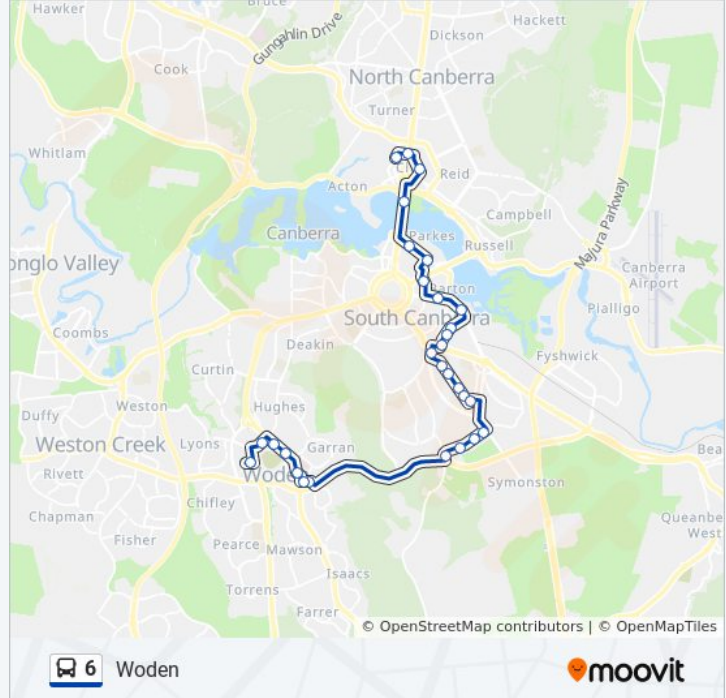

**Direction: City Anu**

31 stops

[VIEW LINE SCHEDULE](#)

- Woden Temporary Interchange Plt 4
- Ainsworth St Opp Woden Cit
- Ainsworth St Before Kitchener St
- Kitchener St After Ainsworth St
- Canberra Hospital Yamba Dr
- Canberra Hospital Bateson Rd
- Bateson Rd After Canberra Hospital
- Dalrymple St Before Goyder St
- Goyder St Opp Jindalee Aged Care
- Goyder St After Caley Cr
- Narrabundah College Goyder St
- Narrabundah College Jerrabomberra Av
- Mcintyre St Opp Stuart St
- Stuart St at Strzelecki Cr
- Stuart St Opp Griffith Shops
- Stuart St Before Barrallier St
- Stuart St After Lockyer St
- Manuka Shops Captain Cook Cr
- Canberra Av After Giles St
- Eyre St Before Leichhardt St
- Kingston Shops Eyre St
- Eyre St After Howitt St

### Direction: Woden

30 stops

[VIEW LINE SCHEDULE](#)

Anu Rimmer St  
City Interchange Plt 2  
London Cct Opp Legislative Assembly  
Regatta Point Commonwealth Av  
National Library King Edward Tce  
John Gorton Building Parkes Pl  
Barton Bus Stn Plt 2  
Brisbane Av After Macquarie St  
Old Bus Depot Markets Wentworth Av  
Kingston Shops Giles St  
Giles St After Leichhardt St  
Giles St Before Canberra Av  
Captain Cook Cr Opp Manuka Shops  
Stuart St After Hann St  
Stuart St After Barrallier St  
Griffith Shops Stuart St  
Stuart St Before Strzelecki Cr  
Mcintyre St After Stuart St  
Goyder St Opp Narrabundah College  
Goyder St Opp Caley Cr

### 6 bus Info

**Direction:** Woden

**Stops:** 30

**Trip Duration:** 50 min

**Line Summary:**

Jindalee Aged Care Goyder St

Dalrymple St After Goyder St

Bateson Rd Before Canberra Hospital

Bateson Rd Opp Canberra Hospital

Yamba Dr Opp Canberra Hospital

Kitchener St Before Ainsworth St

Ainsworth St After Kitchener St

Cit Woden Ainsworth St

Callam St After Hindmarsh Dr

Woden Temporary Interchange Plt 3 Arrive