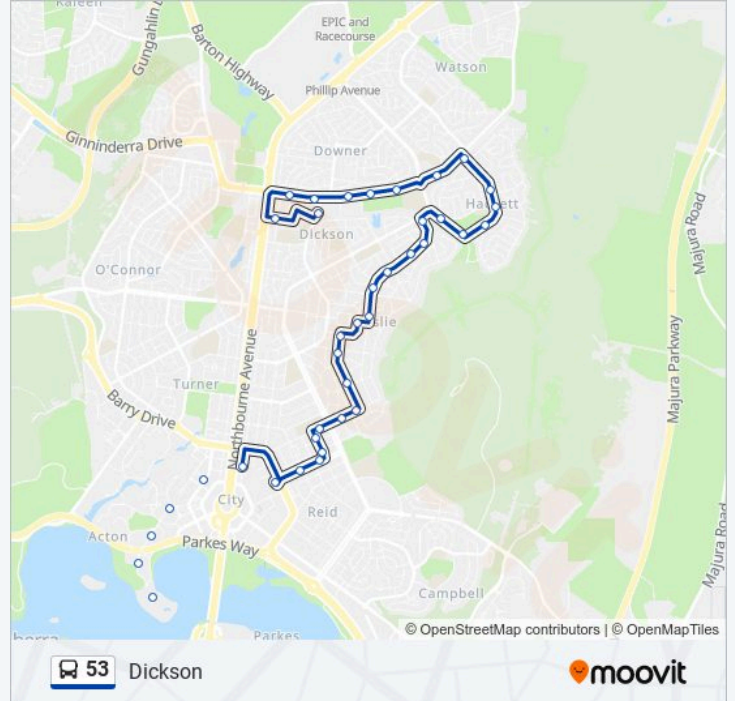

Direction: Dickson
Stops: 38
Trip Duration: 42 min
Line Summary:

Ainslie Ps Donaldson St

Chisholm St After Lister Cr

Chisholm St After Paterson St

Campbell St After Leslie St

Campbell St Before Foveaux St

Campbell St Before Cox St

Phillip Av Before Madigan St

Madigan St Opp Mackenzie St

Blue Gum Ps Madigan St

Hackett Shops Madigan St

Madigan St Before Antill St

Antill St Before Phillip Av

Antill St Opp Cadell St

Antill St Before Hawdon Pl

Antill St Before Rosevear Pl

Dickson Shops Antill St

Antill St After Badham St

Dickson Interchange Plt 1

Dickson Shops Cowper St

Direction: National Museum

39 stops

[VIEW LINE SCHEDULE](#)