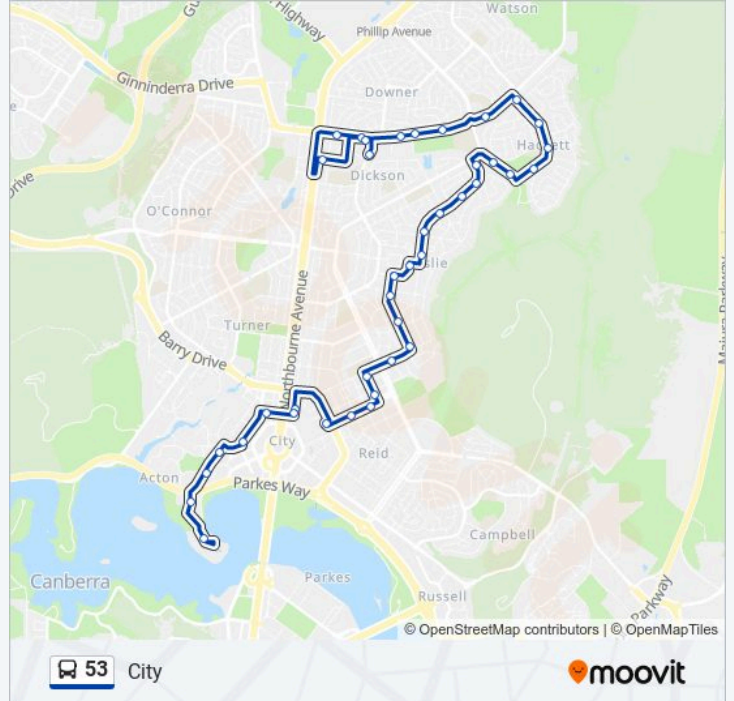

Stops: 39

Trip Duration: 32 min

Line Summary:

O'Connell St Opp Ainslie Shops
 Cox St Before Campbell St
 Campbell St After Foveaux St
 Campbell St After 2nd Baker Gdns
 Campbell St Before Chisholm St
 Chisholm St After Howe Cr
 Gooreen St After Donaldson St
 Gooreen St After Batman St
 Ainslie Av Before Elimatta St
 Ainslie Av After Doonkuna St
 Canberra Centre
 City Interchange Plt 8
 City West Alinga St
 Marcus Clarke St After Farrell Pl
 Liversidge St After Ellery Cr
 Liversidge St After Brian Lewis Cr
 Constables Cottage Lennox Crossing
 National Museum Lennox Crossing

Direction: Dickson

38 stops

[VIEW LINE SCHEDULE](#)

National Museum Lennox Crossing
 Old Canberra House Lennox Crossing
 Liversidge St Before Balmain Cr
 Liversidge St Before Ellery Cr
 City West Marcus Clarke St
 City Interchange Plt 6
 Canberra Centre
 Ainslie Av After Currong St
 Ainslie Av After Elimatta St
 Gooreen St Before Batman St
 Gooreen St After Chapman St

Direction: Dickson
Stops: 38
Trip Duration: 42 min
Line Summary:

Ainslie Ps Donaldson St

Chisholm St After Lister Cr

Chisholm St After Paterson St

Campbell St After Leslie St

Campbell St Before Foveaux St

Campbell St Before Cox St

Antill St Before Rosevear Pl

Dickson Shops Antill St

Antill St After Badham St

Dickson Interchange Plt 1

Dickson Shops Cowper St

Direction: National Museum

39 stops

[VIEW LINE SCHEDULE](#)