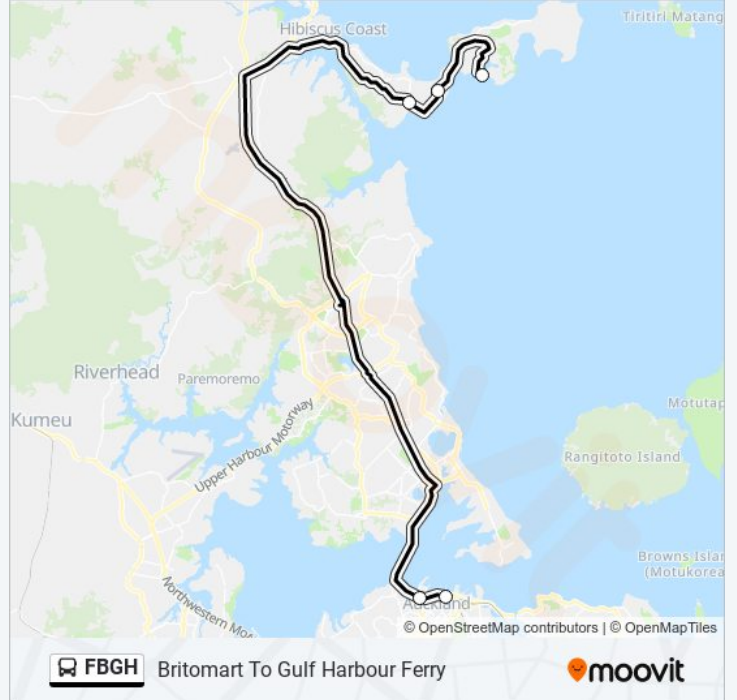

## Britomart To Gulf Harbour Ferry

Get The App

The FBGH bus line Britomart To Gulf Harbour Ferry has one route. For regular weekdays, their operation hours are:  
(1) Britomart To Gulf Harbour Ferry: 17:30 - 18:30  
Use the Moovit App to find the closest FBGH bus station near you and find out when is the next FBGH bus arriving.

### Direction: Britomart To Gulf Harbour Ferry

5 stops

[VIEW LINE SCHEDULE](#)

Britomart Customs Street East

Fanshawe Street/Victoria Park

Coast Plaza

Whangaparaoa Road/Manly Shops

Gulf Harbour Terminal

### FBGH bus Time Schedule

Britomart To Gulf Harbour Ferry Route Timetable:

Sunday	Not Operational
Monday	17:30 - 18:30
Tuesday	17:30 - 18:30
Wednesday	17:30 - 18:30
Thursday	17:30 - 18:30
Friday	17:30 - 18:30
Saturday	Not Operational

### FBGH bus Info

**Direction:** Britomart To Gulf Harbour Ferry

**Stops:** 5

**Trip Duration:** 80 min

**Line Summary:**

FBGH bus time schedules and route maps are available in an offline PDF at [moovitapp.com](https://moovitapp.com). Use the Moovit App to see live bus times, train schedule or subway schedule, and step-by-step directions for all public transit in Auckland and Hamilton.