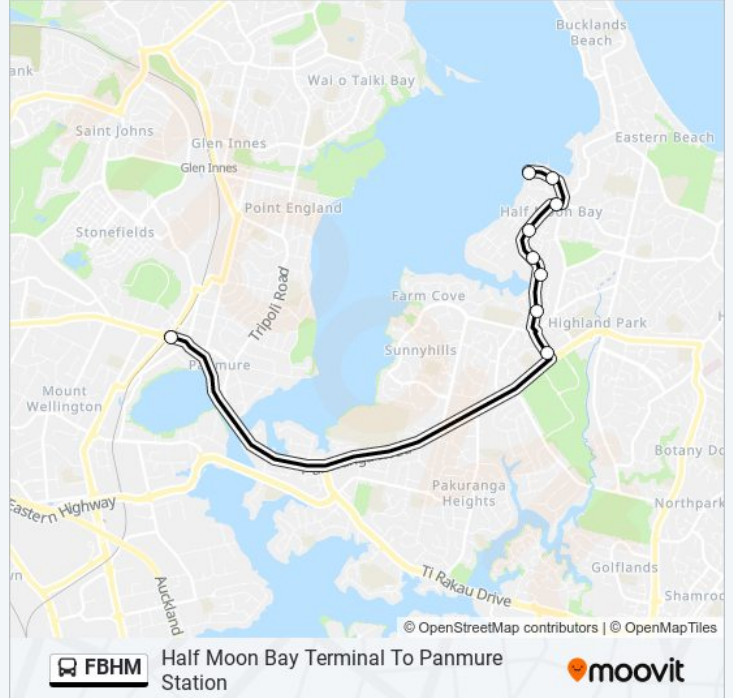

Use the Moovit App to find the closest FBHM bus station near you and find out when is the next FBHM bus arriving.

Direction: Half Moon Bay Terminal To Panmure Station

9 stops

[VIEW LINE SCHEDULE](#)

Half Moon Bay Terminal
Fresh Choice Half Moon Bay
Pigeon Mountain Road
Himalaya Drive
Birman Close
Wakaaranga Creek Reserve
Galloway Crescent
Tate Grove
Stop A Panmure Station

FBHM bus Time Schedule

Half Moon Bay Terminal To Panmure Station Route
Timetable:

Sunday	07:45 - 18:15
Monday	Not Operational
Tuesday	Not Operational
Wednesday	Not Operational
Thursday	Not Operational
Friday	Not Operational
Saturday	07:45 - 18:15

FBHM bus Info

Direction: Half Moon Bay Terminal To Panmure Station

Stops: 9

Trip Duration: 25 min

Line Summary:

Direction: Panmure Station To Half Moon Bay Terminal

9 stops

[VIEW LINE SCHEDULE](#)

- Stop B Panmure Station
- Tate Grove
- Galloway Crescent
- Wakaaranga Creek Reserve
- Birman Close
- Himalaya Drive
- Pigeon Mountain Road
- Fresh Choice Half Moon Bay
- Half Moon Bay Terminal

FBHM bus Time Schedule