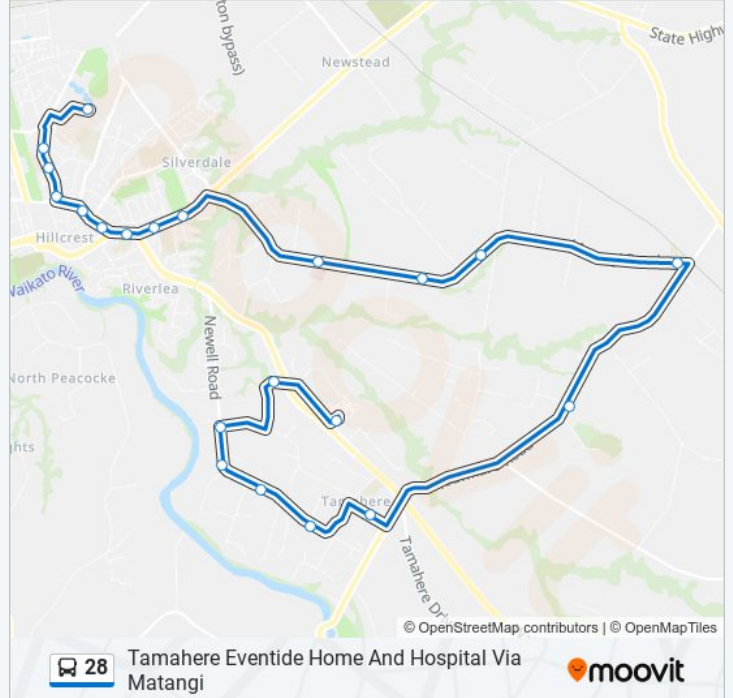

The 28 bus line (Tamahere Eventide Home And Hospital Via Matangi) has 2 routes. For regular weekdays, their operation hours are:

(1) Tamahere Eventide Home And Hospital Via Matangi: 06:30 - 16:30 (2) University Gate 1 Via Matangi: 06:57 - 16:57
Use the Moovit App to find the closest 28 bus station near you and find out when is the next 28 bus arriving.

Direction: Tamahere Eventide Home And Hospital Via Matangi

21 stops

[VIEW LINE SCHEDULE](#)

- University (Inside Gate 1)
- 70 Knighton Rd
- 38 Knighton Rd
- 6 Knighton Rd (Near Cambridge Rd)
- 109 Cambridge Rd
- 185 Cambridge Rd
- 211 Cambridge Rd (Caltex)
- 25 Morrinsville Rd
- Morrinsville Rd (Jansen Park)
- Opp Atawhai Assisi Home And Hospital
- Matangi Rd (Estate Driveway) (Hail2ride)
- Opp 356 Matangi Road (Hail2ride)
- Matangi School
- Tauwhare Road (Just Past Cranmere Dr)
- Tamahere Skate Park And Village
- Newell Rd Opp Aspenleigh Drive
- Newell Rd (Just Before Davidson Lane)
- Newell Rd (Before Parklea Dr)
- Newell Rd (Outside Tuatahi Electricl Box) (Hail2ride)
- Alfred Main Dr (Near Kendrick Lane)

28 bus Info

Direction: Tamahere Eventide Home And Hospital Via Matangi

Stops: 21

Trip Duration: 24 min

Line Summary:

Tamahere Eventide Home And Village

Direction: University Gate 1 Via Matangi

21 stops

[VIEW LINE SCHEDULE](#)

- Tamahere Eventide Home And Village
- Bollard Rd (Just Past Exit From Expressway)
- Newell Road (Opp 3 Riverfields Lane)
- Newell Rd (Outside Parklea Estate) (Hail2ride)
- Newell Rd (Just Past Davidson Lane)
- Newel Rd And Aspenleigh Dr
- Tamahere Skate Park And Village
- Tauwhare Rd (Just Before Cranmere Dr)
- Opp Matangi School
- 360 Matangi Rd (Hail2ride)
- Matangi Rd (Opp Strawberry Farm) (Hail2ride)
- Atawhai Assis Home And Hospital
- 78 Morrinsville Rd
- 62 Morrinsville Rd
- 218 Cambridge Rd (Hillcrest Normal School)
- 186 Cambridge Rd
- 150 Cambridge Rd (Opp Hillcrest Medical Centre)
- 3 Knighton Rd (Near Cambridge Rd)