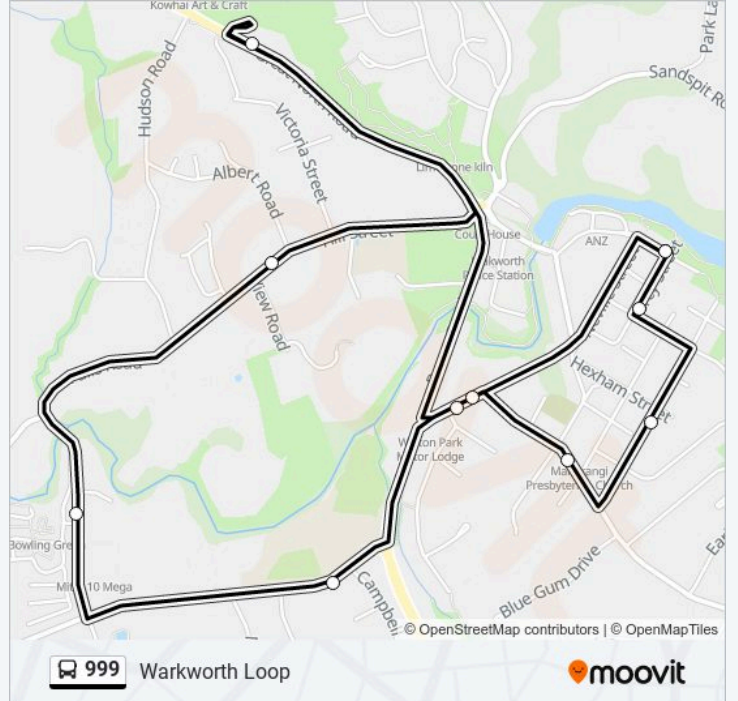

Warkworth Loop

Get The App

The 999 bus line Warkworth Loop has one route. For regular weekdays, their operation hours are:

(1) Warkworth Loop: 06:00 - 19:30

Use the Moovit App to find the closest 999 bus station near you and find out when is the next 999 bus arriving.

Direction: Warkworth Loop

11 stops

[VIEW LINE SCHEDULE](#)

- Percy Street
- Alnwick Street
- Hexham Street
- Mahurangi Presbyterian Church
- Walton Avenue
- Mahurangi College
- Summerset Falls
- Albert Road
- Stop B Warkworth Community Transport Hub
- Walton Avenue
- Percy Street

999 bus Time Schedule

Warkworth Loop Route Timetable:

Sunday	05:50 - 19:20
Monday	06:00 - 19:30
Tuesday	06:00 - 19:30
Wednesday	06:00 - 19:30
Thursday	06:00 - 19:30
Friday	06:00 - 19:30
Saturday	05:50 - 19:20

999 bus Info

Direction: Warkworth Loop

Stops: 11

Trip Duration: 25 min

Line Summary:

999 bus time schedules and route maps are available in an offline PDF at moovitapp.com. Use the Moovit App to see live bus times, train schedule or subway schedule, and step-by-step directions for all public transit in Auckland and Hamilton.