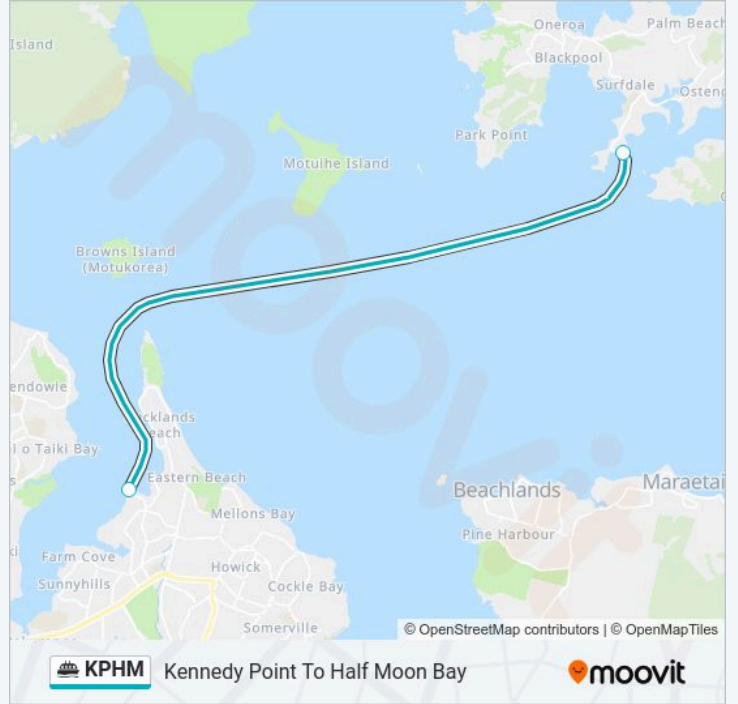

 **KPHM Line** Half Moon Bay To Kennedy Point

Get The App

The KPHM ferry line (Half Moon Bay To Kennedy Point) has 2 routes. For regular weekdays, their operation hours are: (1) Half Moon Bay To Kennedy Point: 05:00-18:00(2) Kennedy Point To Half Moon Bay: 06:00-19:00
Use the Moovit App to find the closest KPHM ferry station near you and find out when is the next KPHM ferry arriving.

Trip Duration: 50 min

Line Summary:

Direction: Kennedy Point To Half Moon Bay

2 stops

[VIEW LINE SCHEDULE](#)

Kennedy Point Ferry Terminal

Half Moon Bay Ferry Terminal - Sealink

KPHM ferry Time Schedule

Kennedy Point To Half Moon Bay Route Timetable:

Monday	06:00-19:00
Tuesday	06:00-19:00
Wednesday	06:00-19:00
Thursday	06:00-19:00
Friday	06:00-19:00
Saturday	07:00-19:00
Sunday	07:00-19:00

KPHM ferry Info

Direction: Kennedy Point To Half Moon Bay

Stops: 2

Trip Duration: 50 min

Line Summary:

KPHM ferry time schedules and route maps are available in an offline PDF at moovitapp.com. Use the Moovit App to see live bus times, train schedule or subway schedule, and step-by-step directions for all public transit in Auckland and Hamilton.