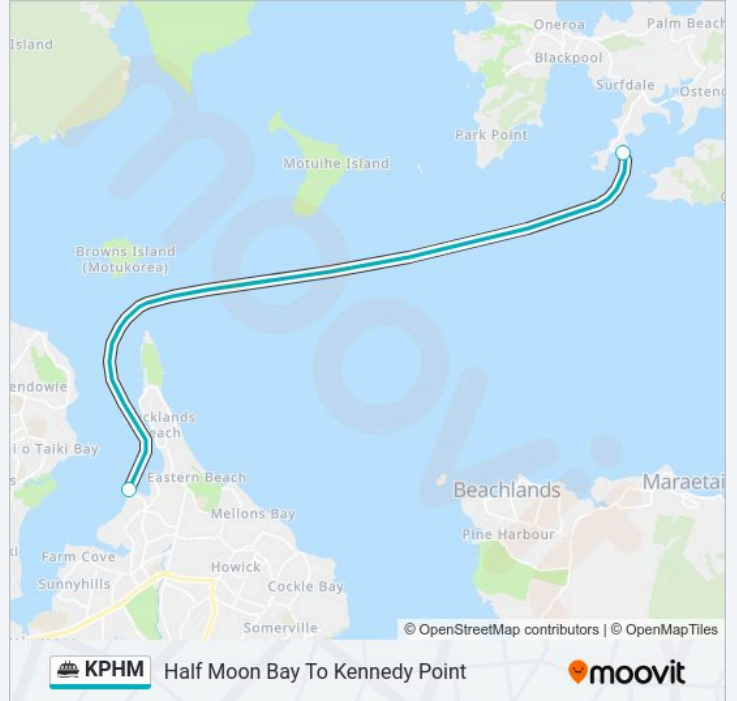

 **KPHM Line** Half Moon Bay To Kennedy Point

Get The App

The KPHM ferry line (Half Moon Bay To Kennedy Point) has 2 routes. For regular weekdays, their operation hours are: (1) Half Moon Bay To Kennedy Point: 05:00-18:00(2) Kennedy Point To Half Moon Bay: 06:00-19:00
Use the Moovit App to find the closest KPHM ferry station near you and find out when is the next KPHM ferry arriving.

Direction: Half Moon Bay To Kennedy Point

2 stops

[VIEW LINE SCHEDULE](#)

Half Moon Bay Ferry Terminal - Sealink

Kennedy Point Ferry Terminal

KPHM ferry Time Schedule

Half Moon Bay To Kennedy Point Route Timetable:

Monday	05:00-18:00
Tuesday	05:00-18:00
Wednesday	05:00-18:00
Thursday	05:00-18:00
Friday	05:00-18:00
Saturday	06:00-18:00
Sunday	06:00-18:00

KPHM ferry Info

Direction: Half Moon Bay To Kennedy Point

Stops: 2

Trip Duration: 50 min

Line Summary:

Direction: Kennedy Point To Half Moon Bay

2 stops

[VIEW LINE SCHEDULE](#)

Kennedy Point Ferry Terminal

Half Moon Bay Ferry Terminal - Sealink

KPHM ferry Time Schedule