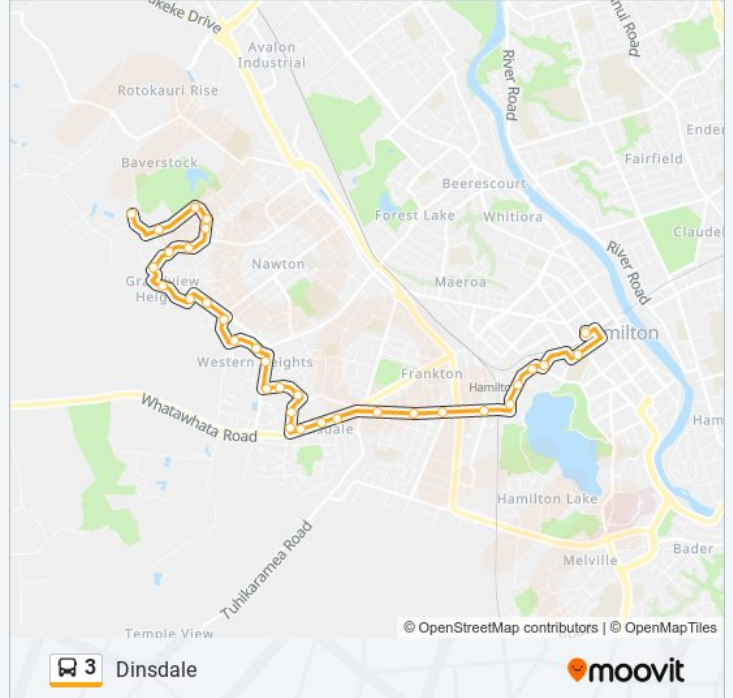

Direction: Dinsdale

32 stops

[VIEW LINE SCHEDULE](#)

- Transport Centre (Platform R)
- 180 Ward St (Girls High)
- 25 Marama St
- 7 Queens Ave
- 51 Queens Ave
- 97 Queens Ave
- 55 Killarney Rd
- 119 Killarney Rd
- 165 Killarney Rd
- 219a Killarney Rd
- Opp 68 Whatawhata Rd (Dinsdale Shops)
- 99a Whatawhata Rd
- 125 Whatawhata Rd
- 9 Caernarvon St
- 27 Caernarvon St (Caernarvon Park)
- 128 Dinsdale Rd
- 170 Dinsdale Rd
- 196 Dinsdale Rd
- 107 Newcastle Rd
- 17 Western Heights Dr
- 45 Western Heights Dr
- 216 Grandview Rd

Direction: Dinsdale

Stops: 32

Trip Duration: 25 min

Line Summary:

- 27 Brymer Rd
- 5 Angus St
- 71 Ayrshire Dr
- 116 Farnborough Dr
- 76 Farnborough Dr
- 52 Farnborough Dr
- 20 Farnborough Dr
- 131 Baverstock Rd
- 227 Baverstock Rd
- 183 Brymer Rd (Zoo)

Direction: Transport Centre

31 stops
[VIEW LINE SCHEDULE](#)

- 183 Brymer Rd (Zoo)
- 222 Baverstock
- 151 Baverstock Rd
- Farnborough Dr (Sandhurst PI Reserve)
- 25 Farnborough Dr
- 55 Farnborough Dr
- 83 Farnborough Dr
- 105 Farnborough Dr
- 116 Ayrshire Dr
- 6 Angus St
- 30 Brymer Rd
- 14 Brymer Rd
- 211 Grandview Rd
- 50 Western Heights Dr
- 18 Western Heights Dr
- 116 Newcastle Rd
- 193 Dinsdale Rd
- 167 Dinsdale Rd

3 bus Info

Direction: Transport Centre
Stops: 31
Trip Duration: 26 min
Line Summary:

131 Dinsdale Rd

28 Caernarvon St

Whatawhata Rd (Liquorland)

44 Whatawhata Rd (Dinsdale Shops)

222 Killarney Rd

166 Killarney Rd