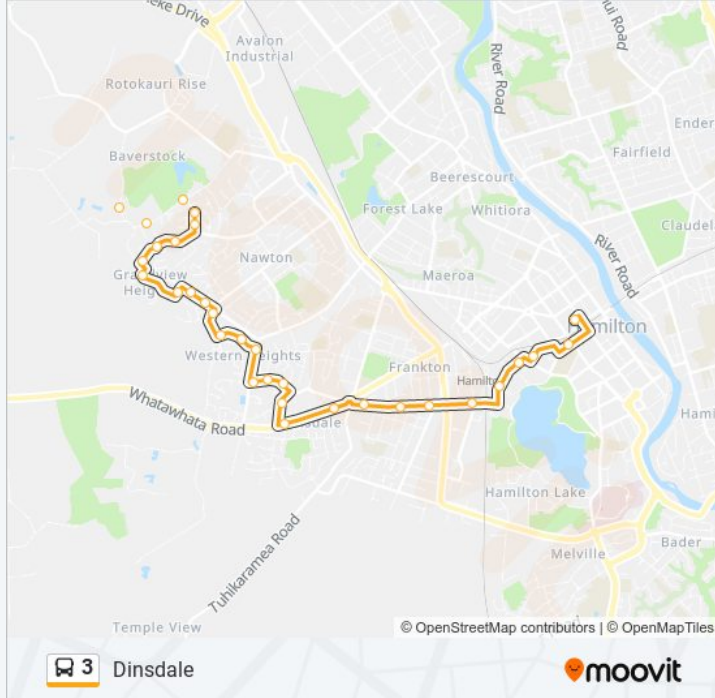

Direction: Dinsdale

32 stops

[VIEW LINE SCHEDULE](#)

- Transport Centre (Platform R)
- 180 Ward St (Girls High)
- 25 Marama St
- 7 Queens Ave
- 51 Queens Ave
- 97 Queens Ave
- 55 Killarney Rd
- 119 Killarney Rd
- 165 Killarney Rd
- 219a Killarney Rd
- Opp 68 Whatawhata Rd (Dinsdale Shops)
- 99a Whatawhata Rd
- 125 Whatawhata Rd
- 9 Caernarvon St
- 27 Caernarvon St (Caernarvon Park)
- 128 Dinsdale Rd
- 170 Dinsdale Rd
- 196 Dinsdale Rd
- 107 Newcastle Rd
- 17 Western Heights Dr
- 45 Western Heights Dr
- 216 Grandview Rd

Direction: Dinsdale

Stops: 32

Trip Duration: 25 min

Line Summary:

- 27 Brymer Rd
- 5 Angus St
- 71 Ayrshire Dr
- 116 Farnborough Dr
- 76 Farnborough Dr
- 52 Farnborough Dr
- 20 Farnborough Dr
- 131 Baverstock Rd
- 227 Baverstock Rd
- 183 Brymer Rd (Zoo)

3 bus Info

Direction: Transport Centre
Stops: 31
Trip Duration: 26 min
Line Summary:

131 Dinsdale Rd

28 Caernarvon St

Whatawhata Rd (Liquorland)

44 Whatawhata Rd (Dinsdale Shops)

222 Killarney Rd

166 Killarney Rd

120 Killarney Rd

54 Killarney Rd

Opp 77 Queens Ave

10 Queens Ave

28 Marama St

Opp 187 Ward St (Opp Hamilton Girls High School)

Transport Centre

3 bus time schedules and route maps are available in an offline PDF at moovitapp.com. Use the Moovit App to see live bus times, train schedule or subway schedule, and step-by-step directions for all public transit in Auckland and Hamilton.