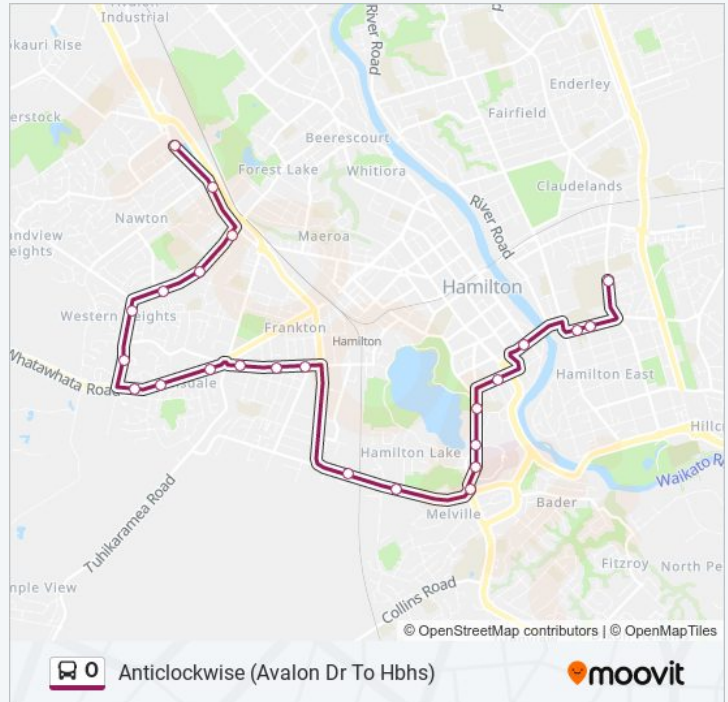

32 Ohaupo Rd (Outside Braemar Hospital)

224 Pembroke St (Hospital - Inbound)

188 Pembroke St

82 Pembroke St

30 Palmerston St (Outside St. Peters Tennis Club)

7 Anzac Parade (Opp Police Station)

47 Clyde St (Outside Marian Catholic School)

73 Clyde St

Opp 58 Peachgrove Rd (Hbhs Main Entrance)

### O bus Info

**Direction:** Anticlockwise (Avalon Dr To Hbhs)

**Stops:** 24

**Trip Duration:** 43 min

**Line Summary:**

### Direction: Anticlockwise (Chartwell To Rotokauri Transport Hub)

28 stops

[VIEW LINE SCHEDULE](#)

Lynden Court West D

249 Hukanui Rd (Opp Hukanui Primary School)

299 Hukanui Rd

343 Hukanui Rd

371 Hukanui Rd