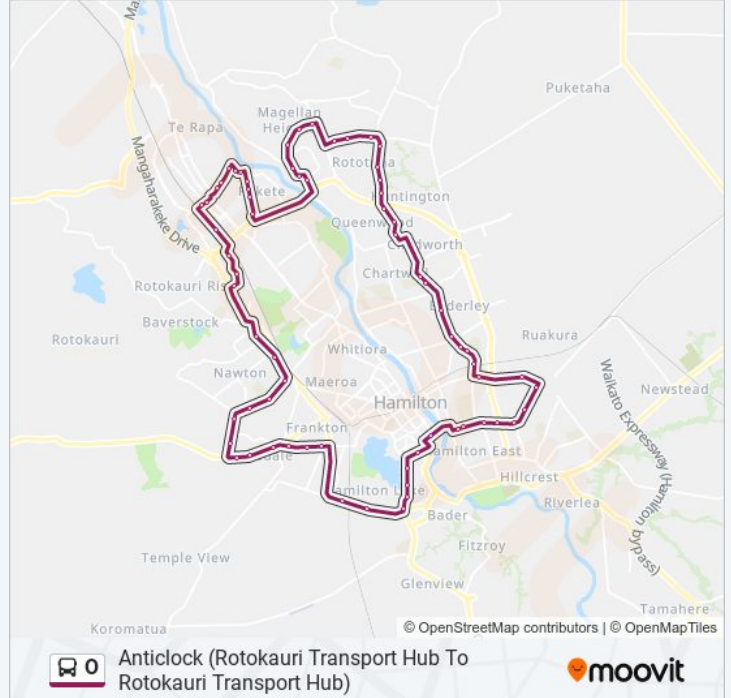

166 Killarney Rd
120 Killarney Rd
234 Kahikatea Dr
110 Kahikatea Dr (Outside Z Service Station)
32 Ohaupo Rd (Outside Braemar Hospital)
224 Pembroke St (Hospital - Inbound)
188 Pembroke St
82 Pembroke St
30 Palmerston St (Outside St. Peters Tennis Club)
7 Anzac Parade (Opp Police Station)
47 Clyde St (Outside Marian Catholic School)
73 Clyde St
171 Clyde St
209 Clyde St
271 Clyde St (Clyde St/ Four Square)
123 Knighton Rd (Opp Uni Gate 2)
189 Knighton Rd
Ruakura Rd (Opp Innovation Park)
14 Ruakura Rd (Outside Hamilton City Holiday Park)
Opp 164 Peachgrove Rd (Rail Crossing)
199 Peachgrove Rd (Opp Southwell School)
211 Peachgrove Rd
255 Peachgrove Rd
359 Peachgrove Rd
Opp 32 Hukanui Rd
77 Hukanui Rd (St. Pauls Collegiate)
Lynden Court West D
249 Hukanui Rd (Opp Hukanui Primary School)
299 Hukanui Rd
343 Hukanui Rd
371 Hukanui Rd
403 Hukanui Rd