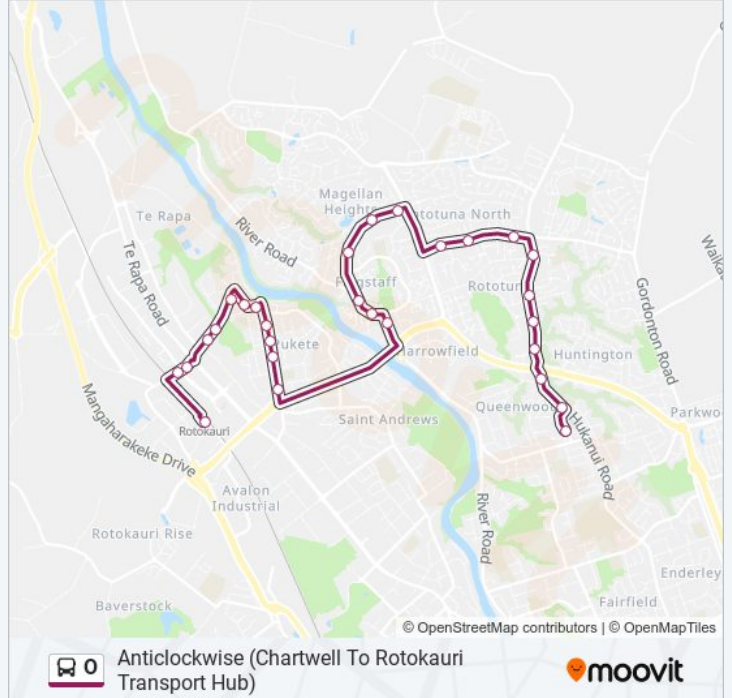

### O bus Info

**Direction:** Anticlockwise (Chartwell To Rotokauri Transport Hub)

**Stops:** 28

**Trip Duration:** 25 min

**Line Summary:**

- Opp 91 Discovery Dr (Discovery Park)
- 44 Discovery Dr
- 1174 River Rd (Opp Alandale Retirement Village)
- 1158 River Rd (Flagstaff Shops)
- 1126 River Rd
- Pukete Rd (Opp Cullimore St)
- 133 Pukete Rd
- 157 Pukete Rd
- 181 Pukete Rd
- 28 Moreland Ave
- 16 Moreland Ave
- 19 Church Rd
- Opp 50 Church Rd (Ashurst Park)
- 79 Church Rd (Opp Flexfitness)
- 13 Te Kowhai Rd E (Placemakers)
- 27 Te Kowhai Rd (Duncan & Ebbott)
- Rotokauri Transport Hub (Platform 4)

**Direction: Anticlockwise (Dinsdale Shops To Rotokauri Transport Hub)**

56 stops

[VIEW LINE SCHEDULE](#)

- 44 Whatawhata Rd (Dinsdale Shops)
- 222 Killarney Rd
- 166 Killarney Rd
- 120 Killarney Rd
- 234 Kahikatea Dr
- 110 Kahikatea Dr (Outside Z Service Station)
- 32 Ohaupo Rd (Outside Braemar Hospital)
- 224 Pembroke St (Hospital - Inbound)
- 188 Pembroke St
- 82 Pembroke St
- 30 Palmerston St (Outside St. Peters Tennis Club)
- 7 Anzac Parade (Opp Police Station)