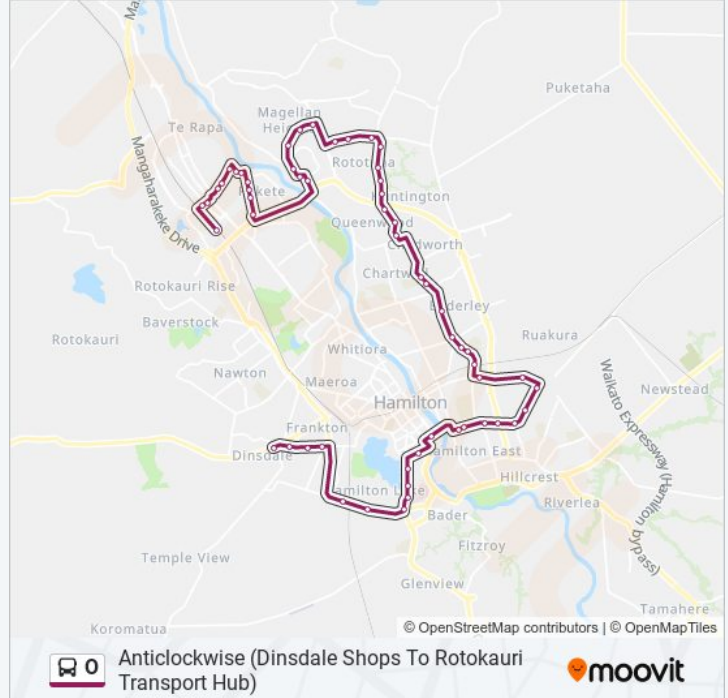

114 Discovery Dr

Opp 91 Discovery Dr (Discovery Park)

44 Discovery Dr

1174 River Rd (Opp Alandale Retirement Village)

1158 River Rd (Flagstaff Shops)

1126 River Rd

Pukete Rd (Opp Cullimore St)

133 Pukete Rd

27 Te Kowhai Rd (Duncan & Ebbott)

Rotokauri Transport Hub (Platform 4)

**Direction: Anticlockwise (Hamilton Boys To Rotokauri Transport Hub)**

38 stops

[VIEW LINE SCHEDULE](#)

Opp 58 Peachgrove Rd (Hbhs Main Entrance)