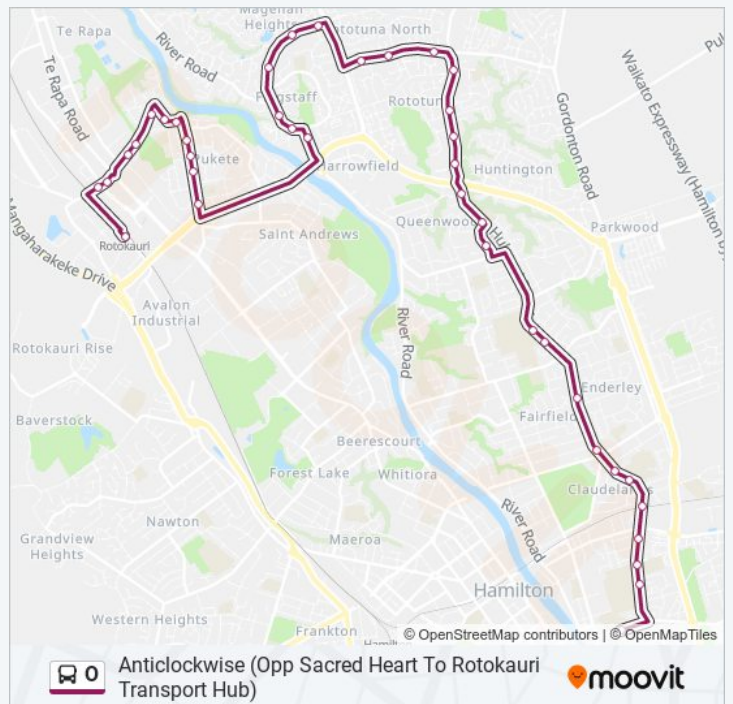

### O bus Info

**Direction:** Anticlockwise (Opp Sacred Heart To Rotokauri Transport Hub)

**Stops:** 39

**Trip Duration:** 57 min

**Line Summary:**