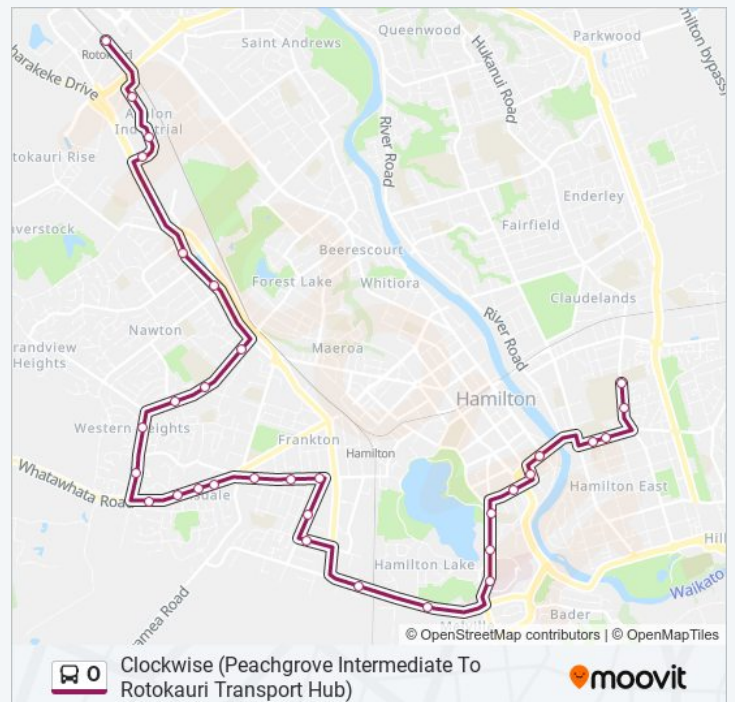

**O bus Info**

**Direction:** Clockwise (Peachgrove Intermediate To Rotokauri Transport Hub)

**Stops:** 32

**Trip Duration:** 61 min

**Line Summary:**

117 Avalon Dr

7 Foreman Rd (Wintec Rotokauri)

Opp 28 Foreman Rd