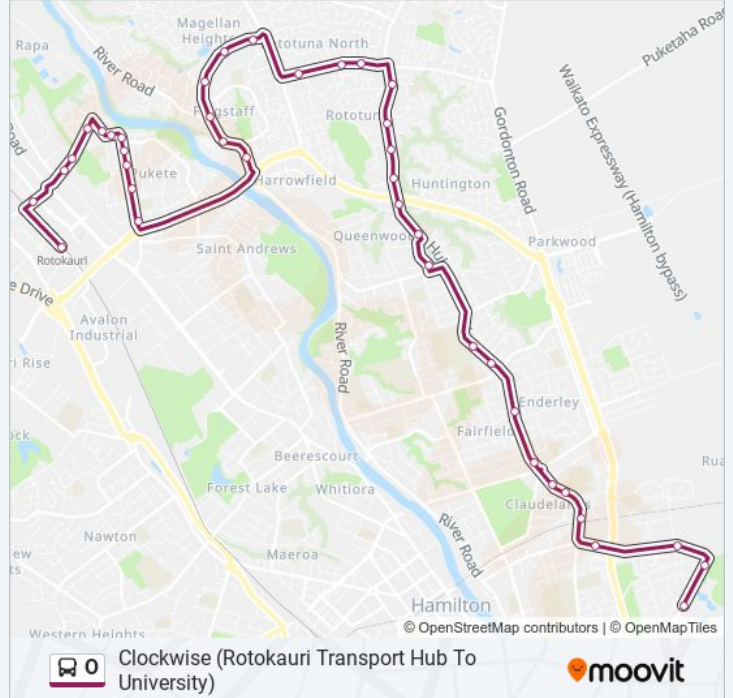

### O bus Info

**Direction:** Clockwise (Rotokauri Transport Hub To University)

**Stops:** 39

**Trip Duration:** 30 min

**Line Summary:**

- 5 Discovery Dr
- 49 Discovery Dr
- 87 Discovery Dr
- 121 Discovery Dr
- 258 Thomas Rd
- 212 Thomas Rd
- 194 Thomas Rd
- 452 Hukanui Rd (Rototuna)
- Opp 403 Hukanui Rd
- Opp 373 Hukanui Rd
- Opp 343 Hukanui Rd
- Opp 299 Hukanui Rd
- 248 Hukanui Rd (Near Hukanui Primary School)
- Lynden Court East A (Chartwell Shopping Centre)
- 52 Hukanui Rd
- 20 Hukanui Rd
- 356 Peachgrove Rd
- 272 Peachgrove Rd
- 220 Peachgrove Rd
- 200 Peachgrove Rd
- 164 Peachgrove Rd (Rail Crossing)
- 23 Ruakura Rd (Near Vision College)
- Ruakura Rd (Near Innovation Park)
- Opp 187 Knighton Rd
- Opp 129 Knighton Rd (Uni Gate 2)

**Direction: Clockwise (Rototuna Hub To Hospital)**

50 stops

[VIEW LINE SCHEDULE](#)

- Rotokauri Transport Hub (Platform 2)
- Opp 27 Te Kowhai Rd E (Wingers Hamilton)
- 62 Church Rd (Outside Flexfitness)
- 50 Church Rd