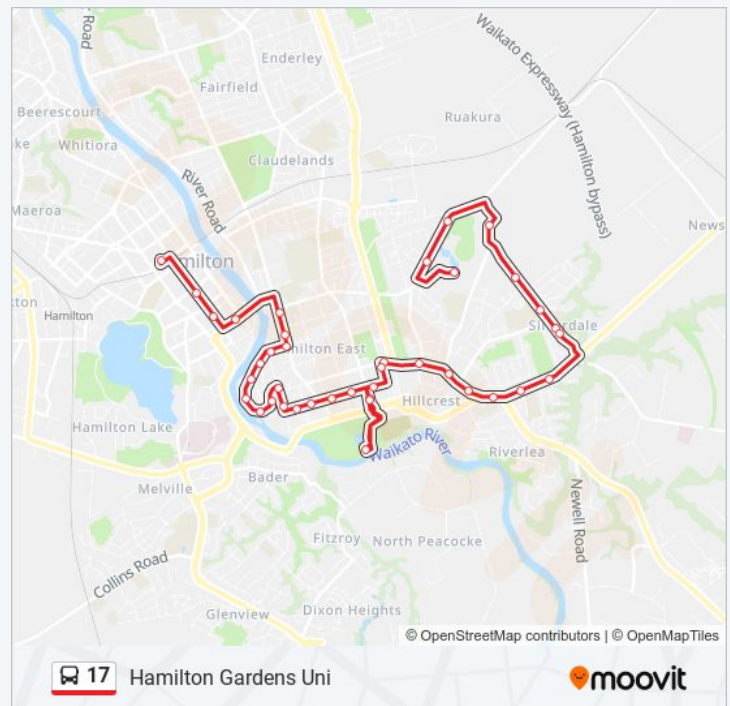

Opp 187 Knighton Rd

Friday

07:55

Saturday

Not Operational

17 bus Info

Direction: University (Gate 1) Via Morrinsville Road

Stops: 39

Trip Duration: 43 min

Line Summary:

Opp 129 Knighton Rd (Uni Gate 2)

University (Inside Gate 1)

Direction: University (Inside Gate 1) Via Jellicoe Dr

30 stops

[VIEW LINE SCHEDULE](#)

Transport Centre (Platform Q)