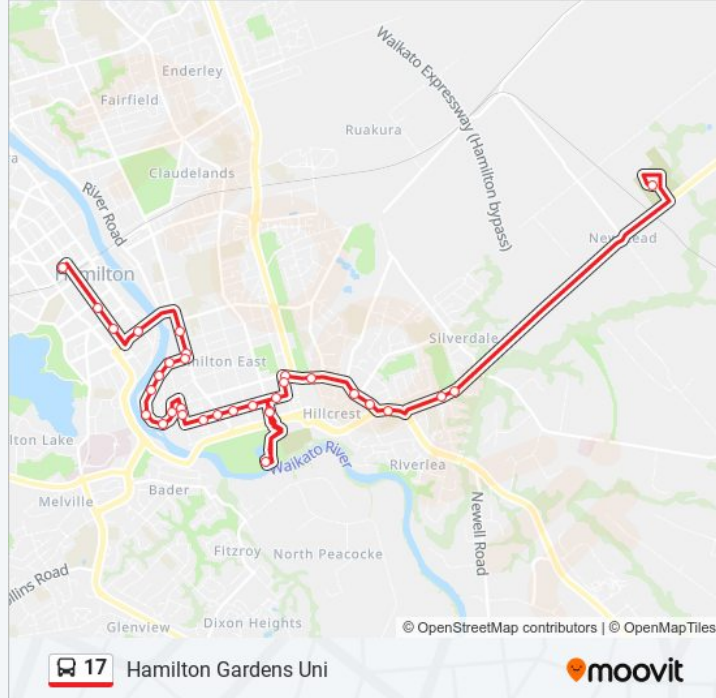

70 Jellicoe Dr

40 Jellicoe Dr

2a Jellicoe Dr

Opp 5 Jellicoe Dr

1 Wellington St

19 Wellington St

291 Grey St

401 Grey St

12 Anzac Parade (Outside Police Station)

131 Anglesea St (Outside Pilates Centre)

209 Anglesea St

Transport Centre

Direction: Transport Centre Via Morrinsville Road

39 stops

[VIEW LINE SCHEDULE](#)

University (Inside Gate 1)