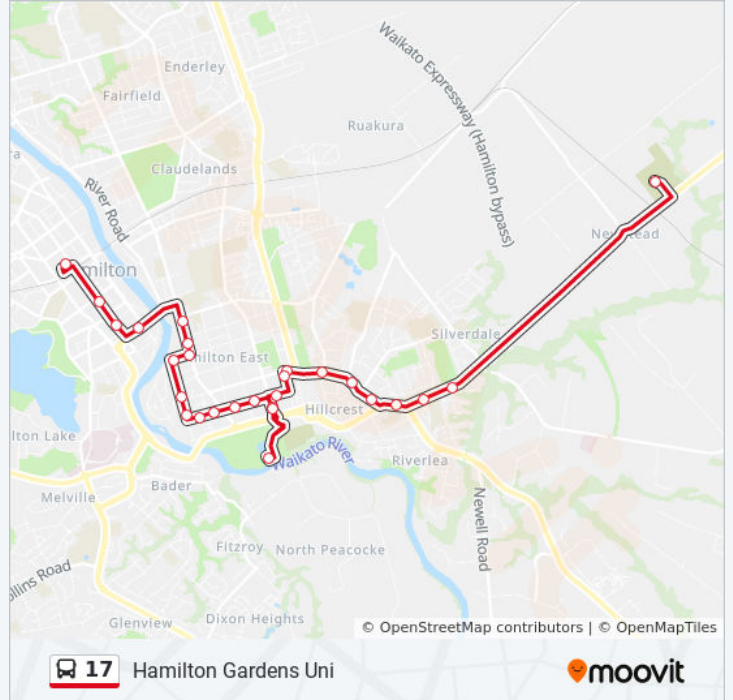

Direction: Hamilton Cemetary Via Gardens

32 stops

[VIEW LINE SCHEDULE](#)

- Transport Centre (Platform Q)
- 218b Anglesea St (Youth And Family)
- 130 Anglesea St
- 7 Anzac Parade (Opp Police Station)
- 430 Grey St
- Opp 315 Grey St (Steele Park)
- 18 Wellington St
- 2 Wellington St
- 5 Jellicoe Dr
- 33 Jellicoe Dr
- 61 Jellicoe Dr
- 87 Jellicoe Dr
- 27 Bledisloe Tce
- 76 Macfarlane St
- 44 Macfarlane St
- 21 Brookfield St
- 27 Brookfield St
- 37 Brookfield St
- 49 Brookfield St
- 14a Galloway St
- Hamilton Gardens

Direction: Hamilton Gardens

21 stops

[VIEW LINE SCHEDULE](#)

- Transport Centre (Platform Q)
- 218b Anglesea St (Youth And Family)
- 130 Anglesea St
- 7 Anzac Parade (Opp Police Station)
- 430 Grey St
- Opp 315 Grey St (Steele Park)
- 18 Wellington St
- 2 Wellington St
- 5 Jellicoe Dr
- 33 Jellicoe Dr
- 61 Jellicoe Dr
- 87 Jellicoe Dr
- 27 Bledisloe Tce
- 76 Macfarlane St
- 44 Macfarlane St
- 21 Brookfield St
- 27 Brookfield St
- 37 Brookfield St

17 bus Info

Direction: Hamilton Gardens

Stops: 21

Trip Duration: 16 min

Line Summary:

49 Brookfield St

14a Galloway St

Hamilton Gardens

Direction: Transport Centre

30 stops

[VIEW LINE SCHEDULE](#)

University (Inside Gate 1)

70 Knighton Rd

38 Knighton Rd

6 Knighton Rd (Near Cambridge Rd)

34 Cambridge Rd