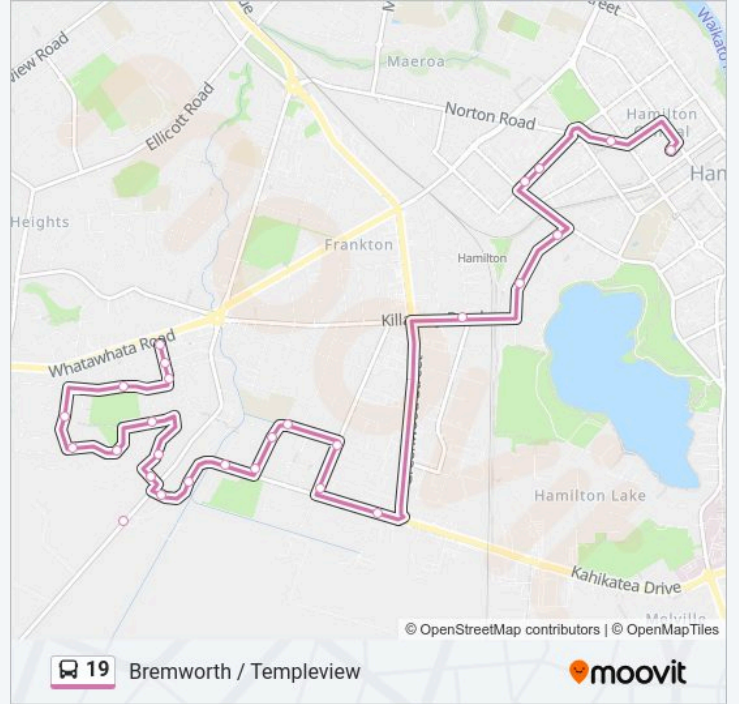

274 Kahikatea Dr (Opposite Admark Visual Imaging)

54 Killarney Rd

Opp 77 Queens Ave

10 Queens Ave

38 King St

26 King St

Norton Rd (Founders Theatre)

Transport Centre

19 bus time schedules and route maps are available in an offline PDF at moovitapp.com. Use the Moovit App to see live bus times, train schedule or subway schedule, and step-by-step directions for all public transit in Auckland and Hamilton.

© 2024 Moovit - All Rights Reserved