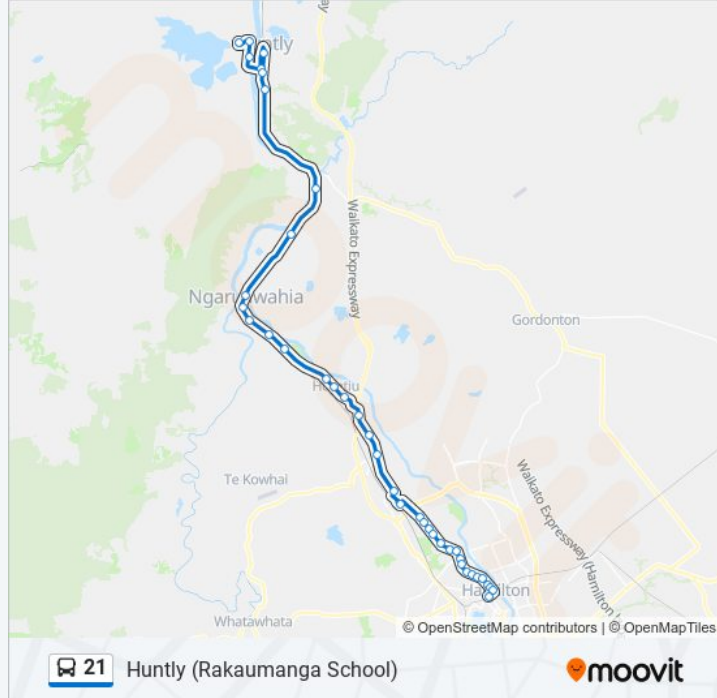

Opp 80 Great South Rd (Ngaruawahia)

Opp 44 Great South Rd (Ngaruawahia Riverview Dairy)

Great South Rd (Hopuhopu)(Opp Fox Rd)

60 Great South Rd (Taupiri Hopin Stopin Cafe)

470 Great South Rd (Huntly)

398 Great South Rd (Mcdonalds) (Hail2ride)

151 Main St (Huntly Shops)

Tumate Mahuta Dr (Near Tainui Bridge Rd)

49 Harris St - Huntly

Fairfield Ave - Huntly

26 Mcdaimid Cres - Huntly (Rakaumanga School)

### Direction: Huntly (Russell Rd)

39 stops

[VIEW LINE SCHEDULE](#)

Transport Centre (Bryce St - 2)

611 Victoria St

747 Victoria St (Outside Les Mills)

821 Victoria St

61 Ulster St (Near Briscoes)