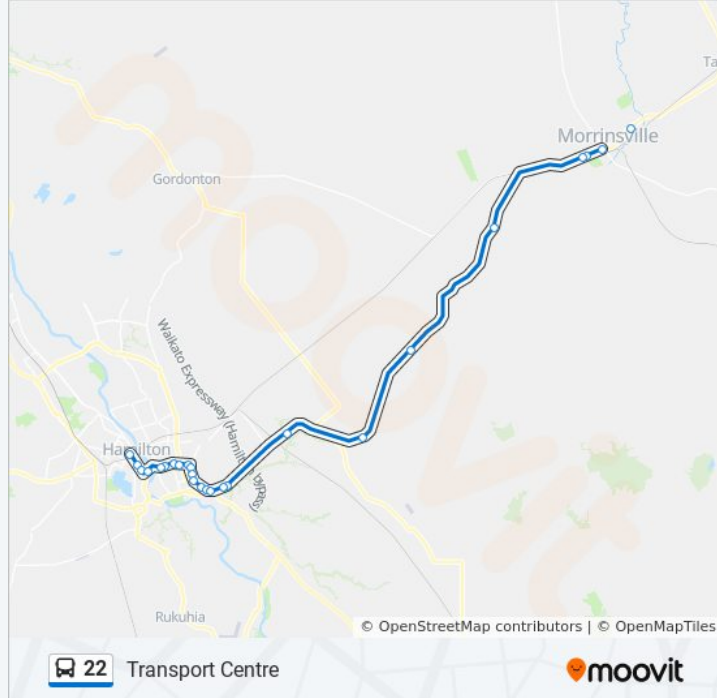

### Direction: Te Aroha

27 stops

[VIEW LINE SCHEDULE](#)

Transport Centre (Anglesea St)

218b Anglesea St (Youth And Family)

130 Anglesea St

7 Anzac Parade (Opp Police Station)

47 Clyde St (Outside Marian Catholic School)

### Direction: Transport Centre

24 stops

[VIEW LINE SCHEDULE](#)

38 Lorne St (Near Thames St)

24 Thames St (Hail2ride)

2618 Sh 26 (Near Avenue Rd S) (Hail2ride)

Sh 26 (Near Norfolk Rd) (Hail2ride)

Sh 26 (Near Eureka Hall) (Hail2ride)

### 22 bus Info

**Direction:** Transport Centre

**Stops:** 24

**Trip Duration:** 40 min

**Line Summary:**

208 Clyde St

166 Clyde St

82 Clyde St

### Direction: Transport Centre (Via Morrinsville)

28 stops

[VIEW LINE SCHEDULE](#)

Kenrick St (Te Aroha)

4358 Sh 26 (Waihou) (Hail2ride)

Tatuanui Southbound (Hail And Ride)

462 Thames St (Near Seales Rd) (Hail2ride)