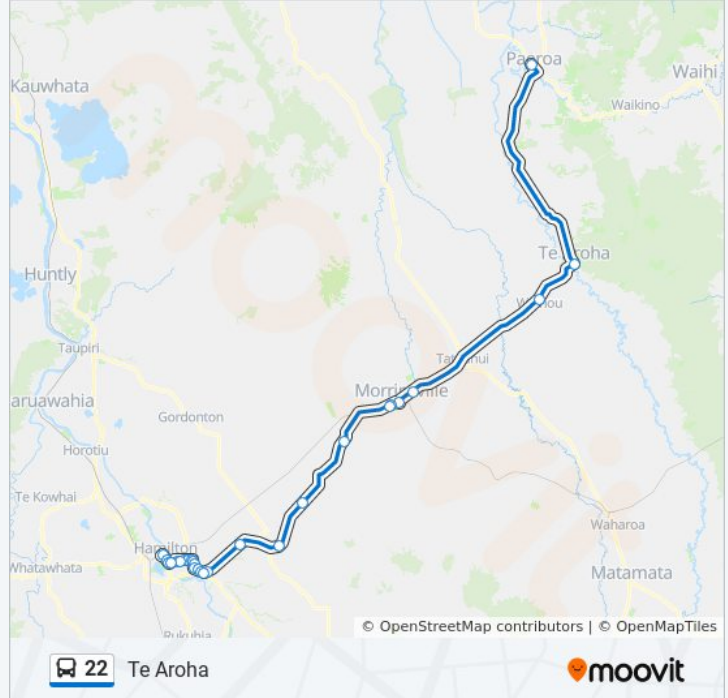

### Direction: Te Aroha

27 stops

[VIEW LINE SCHEDULE](#)

Transport Centre (Anglesea St)

218b Anglesea St (Youth And Family)

130 Anglesea St

7 Anzac Parade (Opp Police Station)

47 Clyde St (Outside Marian Catholic School)

1291 Sh 26 (Near Eureka Rd)

Sh 26 (Opp Norfolk Rd) (Hail2ride)

Sh 26 (Near Avenue Rd N) (Hail2ride)

21 Thames St (Hail2ride)

38 Lorne St (Near Thames St)

373 Thames St (Near Seales Rd) (Hail2ride)

Tatuanui - Northbound (Hail And Ride)

4359 Sh 26 (Waihou) (Hail2ride)

Kenrick St (Te Aroha)

### Direction: Transport Centre

24 stops

[VIEW LINE SCHEDULE](#)

38 Lorne St (Near Thames St)

24 Thames St (Hail2ride)

2618 Sh 26 (Near Avenue Rd S) (Hail2ride)

Sh 26 (Near Norfolk Rd) (Hail2ride)

Sh 26 (Near Eureka Hall) (Hail2ride)