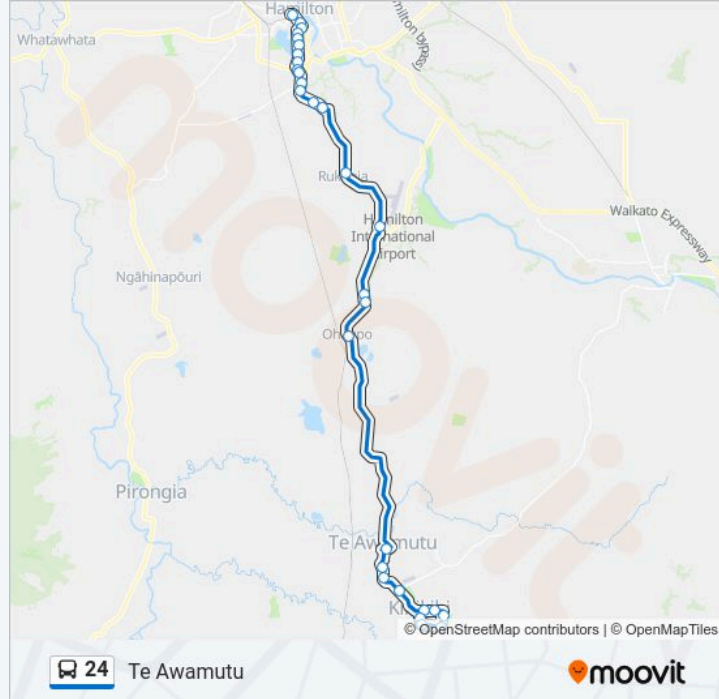

Direction: To Kihikihi Via Te Awamutu

29 stops

[VIEW LINE SCHEDULE](#)

- Transport Centre (Platform H)
- 218b Anglesea St (Youth And Family)
- 3 Thackeray St (Outside Anglesea Pharmacy)
- 13 Pembroke St (Outside Placemakers)
- 41 Pembroke St
- 75 Pembroke St
- 125 Pembroke St
- Opp 226 Pembroke St (Hospital)
- 45 Ohaupo Rd
- 63 Ohaupo Rd
- 103 Ohaupo Rd (Melville Primary)
- 149 Ohaupo Rd
- Glenview Bus Hub Southbound
- 283 Ohaupo Rd
- 3293 Ohaupo Rd (Rukuhia) (Hail2ride)
- 3639 Ohaupo Rd (Near Visy) (Hail2ride)
- Ohaupo Rd (Near Kaipaki Rd) (Hail2ride)
- Ohaupo Rd (Opp Ohaupo School) (Hail2ride)
- Ohaupo Village Southbound (92 Great South Rd)
- 1 Gorst Ave (Te Awamutu I-Site)
- Kihikihi Rd (Near Mandeno St)(Hail2ride)

24 bus Info

Direction: To Kihikihi Via Te Awamutu

Stops: 29

Trip Duration: 50 min

Line Summary:

Kihikihi Rd (Opp Bridgman Rd) (Hail2ride)

Kihikihi Rd (Near Golf Rd) (Hail2ride)

Herbert St (Hail2ride)

Opp 61 Herbert St (Hail2ride)

Oliver St (Near Kihikihi Domain) (Hail2ride)

Kihikihi School - Whitmore St

Space Centre Whitmore St

26 Lyon St - Kihikihi

Direction: To Transport Centre

24 stops

[VIEW LINE SCHEDULE](#)

26 Lyon St - Kihikihi

Kihikihi Rd (Near St Leger Rd) (Hail2ride)

Kihikihi Rd (Near Bridgman Rd) (Hail2ride)

Kihikiha Rd (Opp Mandeno St)(Hail2ride)

1 Gorst Ave (Te Awamutu I-Site)

1755 Ohaupo Rd (Near Greenhill Dr)