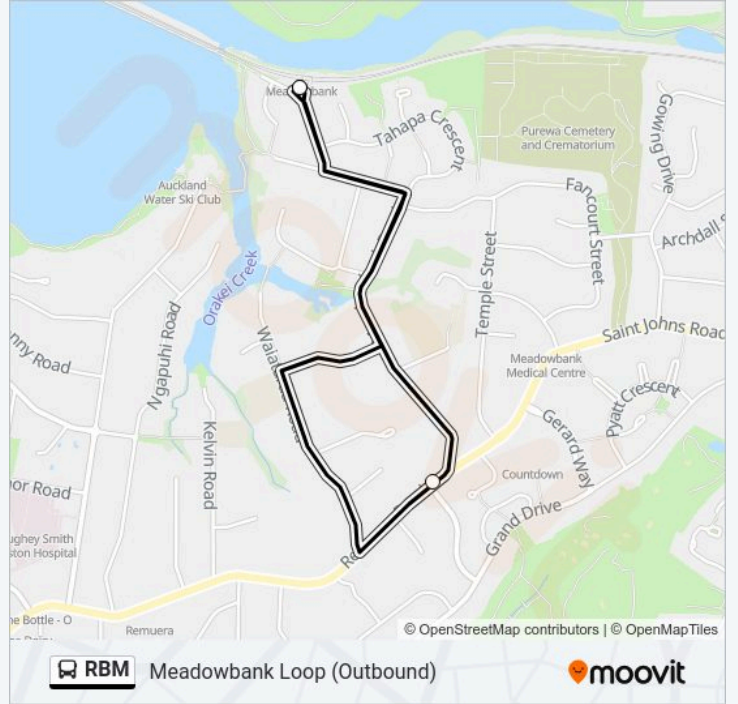

### Direction: Meadowbank Loop (Inbound)

3 stops

[VIEW LINE SCHEDULE](#)

Meadowbank Station

Remuera Road/Meadowbank Road

Meadowbank Station

### RBM bus Info

**Direction:** Meadowbank Loop (Inbound)

**Stops:** 3

**Trip Duration:** 20 min

**Line Summary:**

### Direction: Meadowbank Loop (Outbound)

3 stops

[VIEW LINE SCHEDULE](#)

Meadowbank Station

Remuera Road/Meadowbank Road

Meadowbank Station

### RBM bus Info

**Direction:** Meadowbank Loop (Outbound)

**Stops:** 3

**Trip Duration:** 20 min

**Line Summary:**

RBM bus time schedules and route maps are available in an offline PDF at [moovitapp.com](https://moovitapp.com). Use the Moovit App to see live bus times, train schedule or subway schedule, and step-by-step directions for all public transit in Auckland and Hamilton.