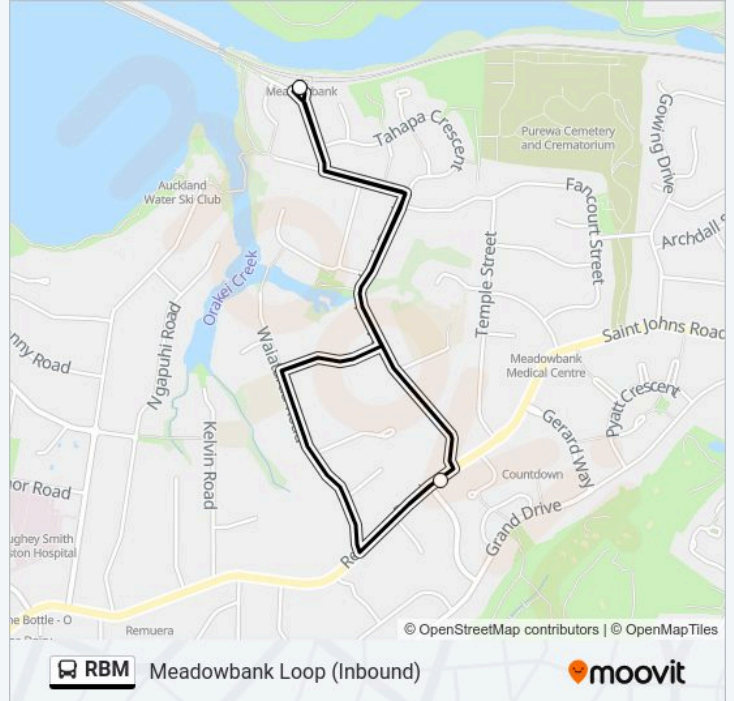

### Direction: Meadowbank Loop (Inbound)

3 stops

[VIEW LINE SCHEDULE](#)

Meadowbank Station

Remuera Road/Meadowbank Road

Meadowbank Station

### RBM bus Time Schedule

Meadowbank Loop (Inbound) Route Timetable:

Monday	05:50-22:30
Tuesday	05:50-22:30
Wednesday	05:50-22:30
Thursday	05:50-22:30
Friday	05:50-02:10
Saturday	05:30-02:10
Sunday	05:30-22:50

### RBM bus Info

**Direction:** Meadowbank Loop (Inbound)

**Stops:** 3

**Trip Duration:** 20 min

**Line Summary:**

### Direction: Meadowbank Loop (Outbound)

3 stops

[VIEW LINE SCHEDULE](#)

Meadowbank Station

Remuera Road/Meadowbank Road

Meadowbank Station