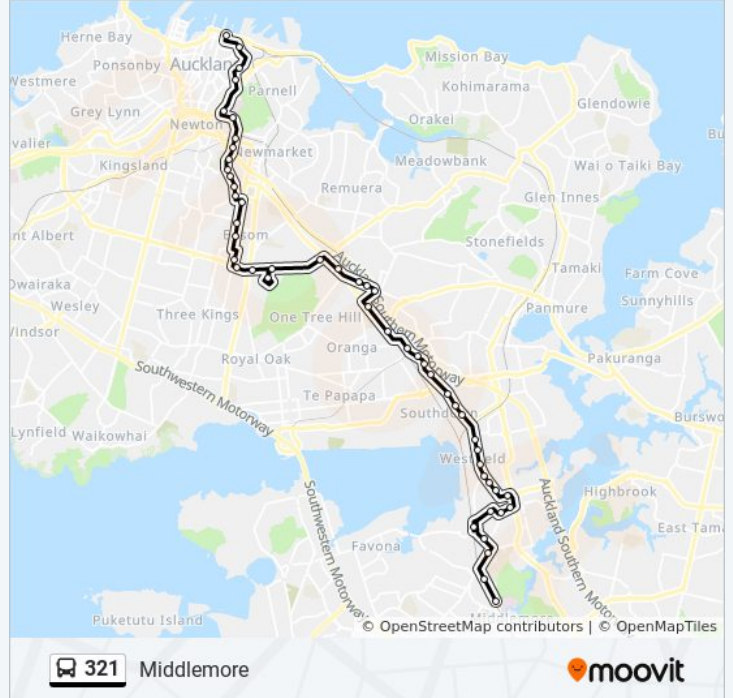

Direction: Britomart To Middlemore Station Via Greenlane Hospital

48 stops

[VIEW LINE SCHEDULE](#)

- Quay Street
- Anzac Avenue/Beach Road
- Stop B Waterloo Quadrant
- University Of Auckland
- Auckland Hospital Gate 4
- Park Road/Auckland City Hospital
- Grafton Station
- St Peters College
- Auckland Grammar School
- Clive Road
- Mercy Hospital
- Albury Avenue
- Sharpe Road
- Kipling Avenue
- Epsom Avenue
- Kohia Terrace School
- Epsom Normal Primary School
- The Drive
- Manukau Road
- Greenlane Clinical Centre Main Entrance

321 bus Info

Direction: Britomart To Middlemore Station Via Greenlane Hospital

Stops: 48

Trip Duration: 82 min

Line Summary:

Outside Greenlane Clinical Centre
 Green Lane West/Great South Road
 Matai Road
 St Mary's Catholic School
 Kalmia Street
 Stop D Ellerslie
 One Tree Hill College
 Green Park Road
 Penrose Station/Great South Road
 Penrose Road/Great South Road
 Holloway Place
 Church Street East
 Southdown Lane
 Mutukaroa/Hamlins Hill
 Great South Road/Vestey Drive
 Mount Richmond Drive
 Otahuhu/Mount Richmond
 Great South Road/Portage Road
 Hauti Road
 Huia Road
 Atkinson Avenue
 Stop A Otahuhu Town Centre
 Otahuhu Library
 Stop C Otahuhu Station
 Lippiatt Road
 Middlemore Road
 Kings College
 Middlemore Station And Hospital

Monday Not Operational

Middlemore Station And Hospital

Kings College

Chelsea Avenue

Lippiatt Road

Stop A Otahuhu Station

Otahuhu Library

Stop B Otahuhu Town Centre

Anzac Avenue/Beach Road

Quay Street

Direction: Middlemore Station To Ellerslie Station Via Otahuhu

24 stops

[VIEW LINE SCHEDULE](#)

Middlemore Station And Hospital

Kings College

Chelsea Avenue