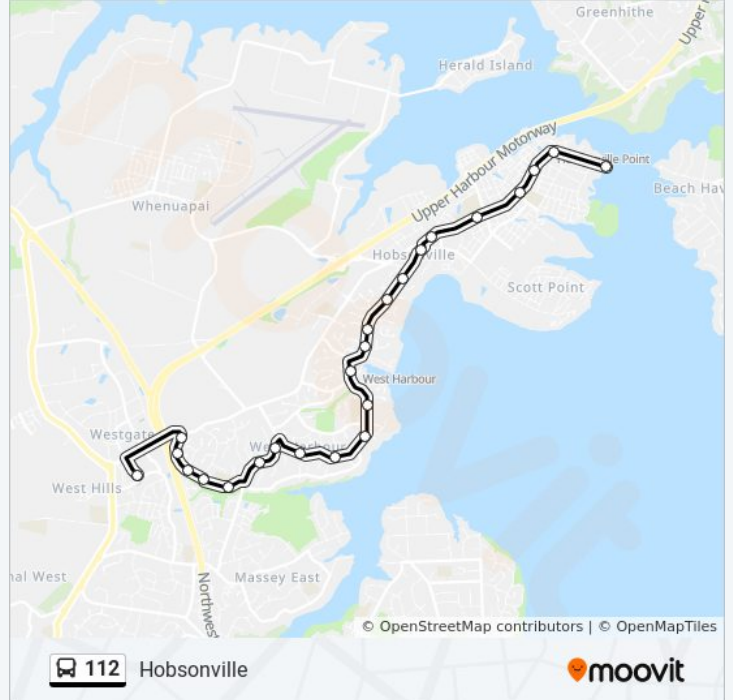

Hobsonville Point Primary School

Isitt Road

Hudson Bay Road/Buckley Avenue

Hobsonville Point Terminal

112 bus time schedules and route maps are available in an offline PDF at moovitapp.com. Use the [Moovit App](#) to see live bus times, train schedule or subway schedule, and step-by-step directions for all public transit in Auckland and Hamilton.

[About Moovit](#) • [MaaS Solutions](#) • [Supported Countries](#) • [Mooviter Community](#)

© 2024 Moovit - All Rights Reserved

Check Live Arrival Times