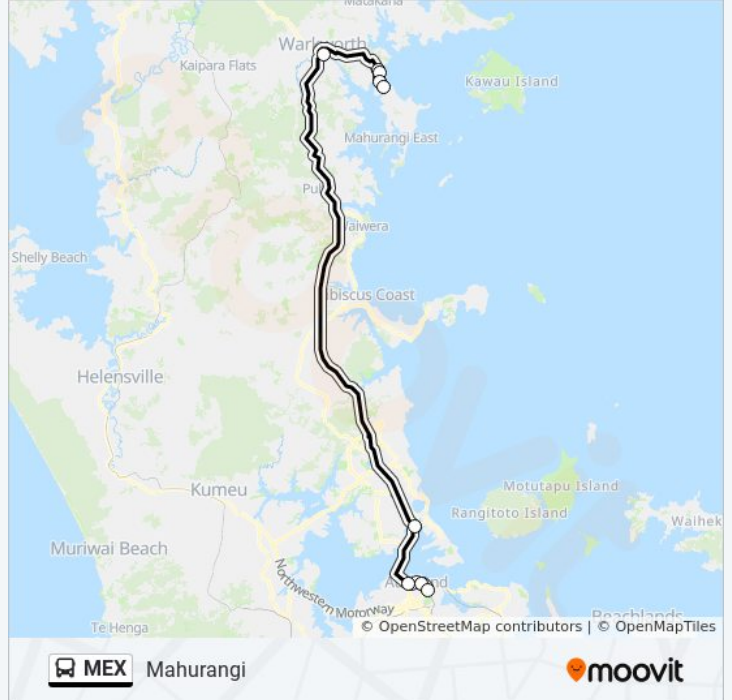

Use the Moovit App to find the closest MEX bus station near you and find out when is the next MEX bus arriving.

Direction: Parnell To Snells Beach

12 stops

[VIEW LINE SCHEDULE](#)

- Churchill Street
- Britomart Customs Street East
- Fanshawe Street/Victoria Park
- Stop D Akoranga
- Stop B Constellation
- Stop A Albany Bus Station
- Stop B Warkworth Community Transport Hub
- Baxter Street
- Governor Grey Road
- Tamatea Drive
- Snells Beach Road
- Dawson Road

MEX bus Time Schedule

Parnell To Snells Beach Route Timetable:

Sunday	Not Operational
Monday	Not Operational
Tuesday	4:20 PM - 5:05 PM
Wednesday	4:20 PM - 5:05 PM
Thursday	4:20 PM - 5:05 PM
Friday	Not Operational
Saturday	Not Operational

MEX bus Info

Direction: Parnell To Snells Beach

Stops: 12

Trip Duration: 105 min

Line Summary:

Direction: Snells Beach To Parnell

14 stops

[VIEW LINE SCHEDULE](#)

- Iris Street
- Snells Beach Road
- Tamatea Drive
- Lett Road
- Baxter Street
- Stop A Warkworth Community Transport Hub
- Stop D Albany Bus Station
- Stop C Constellation
- Stop D Smales Farm
- Stop D Akoranga
- Fanshawe Street/Victoria Park
- Britomart Queens Arcade
- Alten Road
- Churchill Street