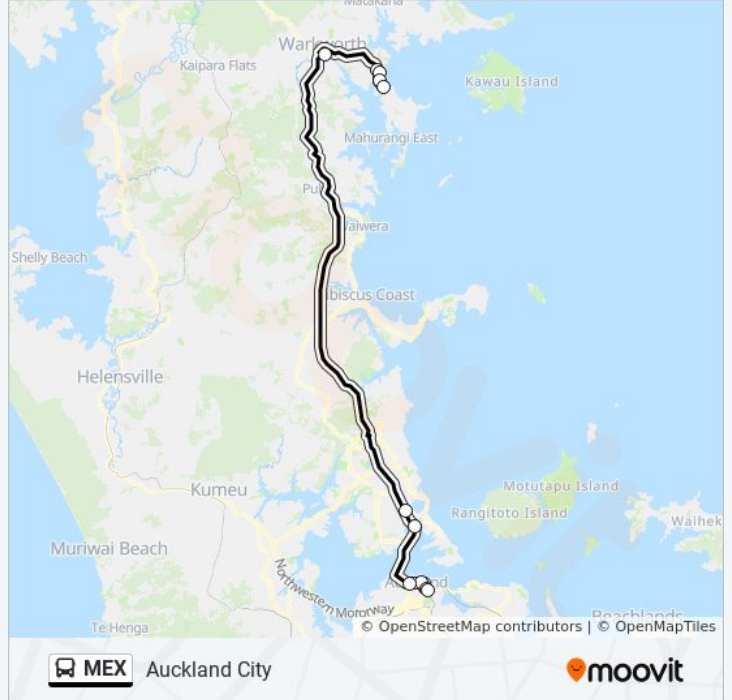

Use the Moovit App to find the closest MEX bus station near you and find out when is the next MEX bus arriving.

Direction: Parnell To Snells Beach

12 stops

[VIEW LINE SCHEDULE](#)

- Churchill Street
- Britomart Customs Street East
- Fanshawe Street/Victoria Park
- Stop D Akoranga
- Stop B Constellation
- Stop A Albany Bus Station
- Stop B Warkworth Community Transport Hub
- Baxter Street
- Governor Grey Road
- Tamatea Drive
- Snells Beach Road
- Dawson Road

- Iris Street
- Snells Beach Road
- Tamatea Drive
- Lett Road
- Baxter Street
- Stop A Warkworth Community Transport Hub
- Stop D Albany Bus Station
- Stop C Constellation
- Stop D Smales Farm
- Stop D Akoranga
- Fanshawe Street/Victoria Park
- Britomart Queens Arcade
- Alten Road
- Churchill Street

MEX bus Time Schedule

Snells Beach To Parnell Route Timetable:

Sunday	Not Operational
Monday	Not Operational
Tuesday	6:15 AM - 7:00 AM
Wednesday	6:15 AM - 7:00 AM
Thursday	6:15 AM - 7:00 AM
Friday	Not Operational
Saturday	Not Operational

MEX bus Info

Direction: Snells Beach To Parnell

Stops: 14

Trip Duration: 90 min

Line Summary:

MEX bus time schedules and route maps are available in an offline PDF at moovitapp.com. Use the [Moovit App](#) to see live bus times, train schedule or subway schedule, and step-by-step directions for all public transit in Auckland and Hamilton.