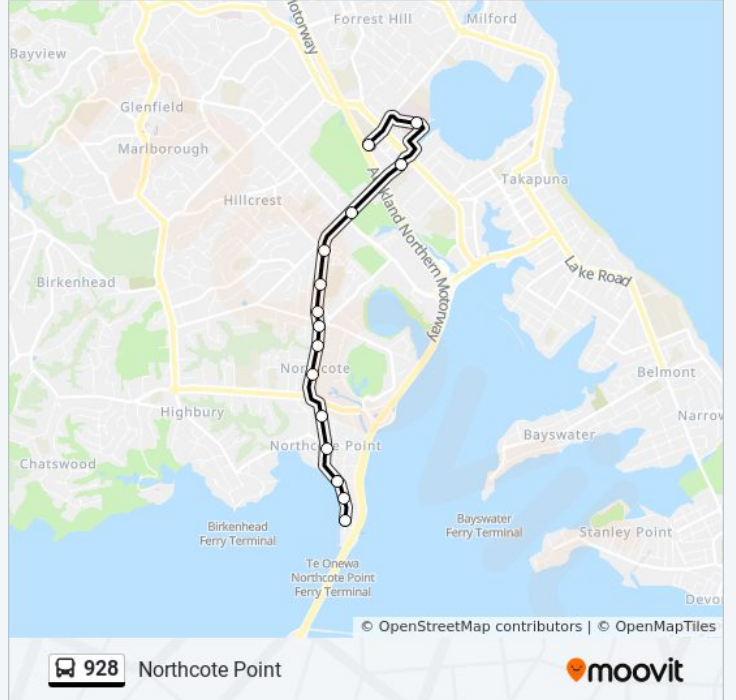

Direction: Northcote Point To Smales Farm Stn Via North Shore Hospital

17 stops

[VIEW LINE SCHEDULE](#)

- Jean Sampson Reserve
- Duke Street
- Beach Road
- Bridgeway Cinema
- Queen Street/Stafford Road Shops
- Belle Vue Street
- Lake Road/Northcote Primary
- Kororo Street
- Exmouth Road
- Stop C Northcote
- Northcote Intermediate School
- Lindisfarne Reserve
- Northcote Road/Onewa Domain
- Taharoto Road
- Taharoto Road
- North Shore Hospital
- Stop C Smales Farm

[VIEW LINE SCHEDULE](#)

- Stop C Smales Farm
- North Shore Hospital
- Takapuna Normal Intermediate
- Northcote Road/Onewa Domain
- Lindisfarne Reserve
- Northcote Intermediate School
- Stop D Northcote
- Exmouth Road
- Kororo Street
- Kawana Street
- Belle Vue Street
- Queen Street/Stafford Road Shops
- Beach Road
- Duke Street
- Jean Sampson Reserve

928 bus Time Schedule

Smales Farm Stn To Northcote Point Via North Shore Hospital Route Timetable:

Sunday	6:35 AM - 6:35 PM
Monday	6:35 AM - 6:35 PM
Tuesday	5:55 AM - 7:15 PM
Wednesday	5:55 AM - 7:15 PM
Thursday	5:55 AM - 7:15 PM
Friday	6:35 AM - 6:35 PM
Saturday	6:35 AM - 6:35 PM

928 bus Info

Direction: Smales Farm Stn To Northcote Point Via North Shore Hospital

Stops: 15

Trip Duration: 20 min

Line Summary:

928 bus time schedules and route maps are available in an offline PDF at moovitapp.com. Use the [Moovit App](#) to see live bus times, train schedule or subway schedule, and step-by-step directions for all public transit in Auckland and Hamilton.