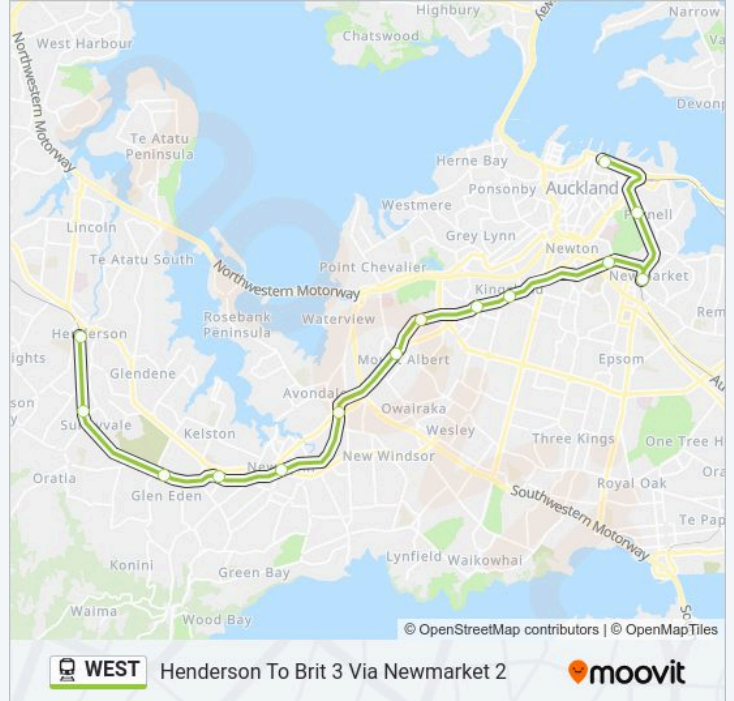

14 stops

[VIEW LINE SCHEDULE](#)

Henderson Train Station

Sunnyvale Train Station

Glen Eden Train Station

Fruitvale Road Train Station

New Lynn Train Station

Avondale Train Station

Mt Albert Train Station

Baldwin Avenue 9

Morningside Train Station

Kingsland Train Station

Grafton Train Station

Newmarket Train Station

Parnell Train Station

Britomart Train Station

**WEST train Time Schedule**

Henderson To Brit 3 Via Newmarket 2 Route

Timetable:

Monday	05:12
Tuesday	05:12
Wednesday	05:12
Thursday	05:12
Friday	05:18
Saturday	Not Operational
Sunday	Not Operational

**WEST train Info**

**Direction:** Henderson To Brit 3 Via Newmarket 2

**Stops:** 14

**Trip Duration:** 47 min

**Line Summary:**

**Direction: Swanson 1 To Newmarket 2**

15 stops

[VIEW LINE SCHEDULE](#)

- Swanson Train Station
- Ranui Train Station
- Sturges Rd Train Station
- Henderson Train Station
- Sunnyvale Train Station
- Glen Eden Train Station
- Fruitvale Road Train Station
- New Lynn Train Station
- Avondale Train Station
- Mt Albert Train Station
- Baldwin Avenue 9
- Morningside Train Station
- Kingsland Train Station
- Grafton Train Station
- Newmarket Train Station