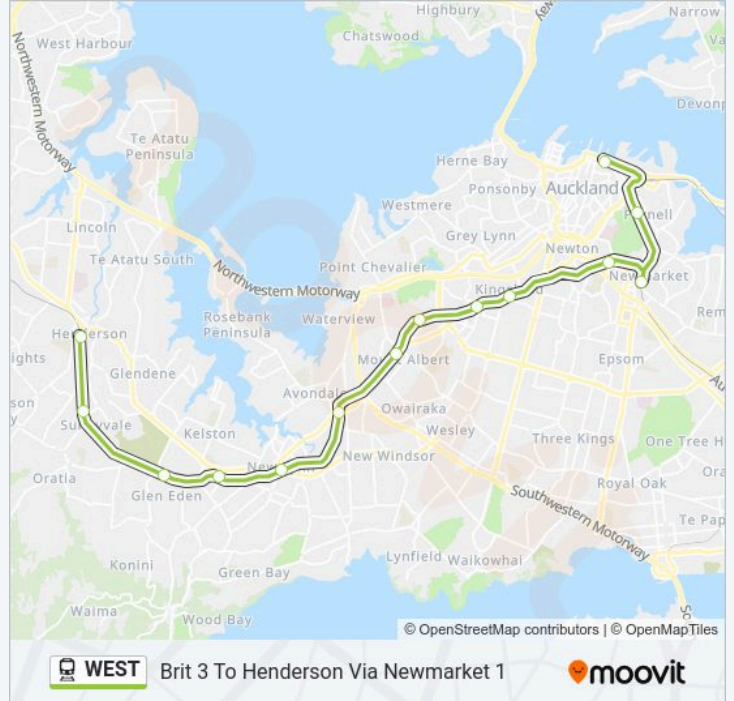

**WEST train Info**

**Direction:** Brit 3 To Henderson Via Newmarket 1

**Stops:** 14

**Trip Duration:** 43 min

**Line Summary:**

**Direction: Swanson 2 To Newmarket 1**

15 stops

[VIEW LINE SCHEDULE](#)