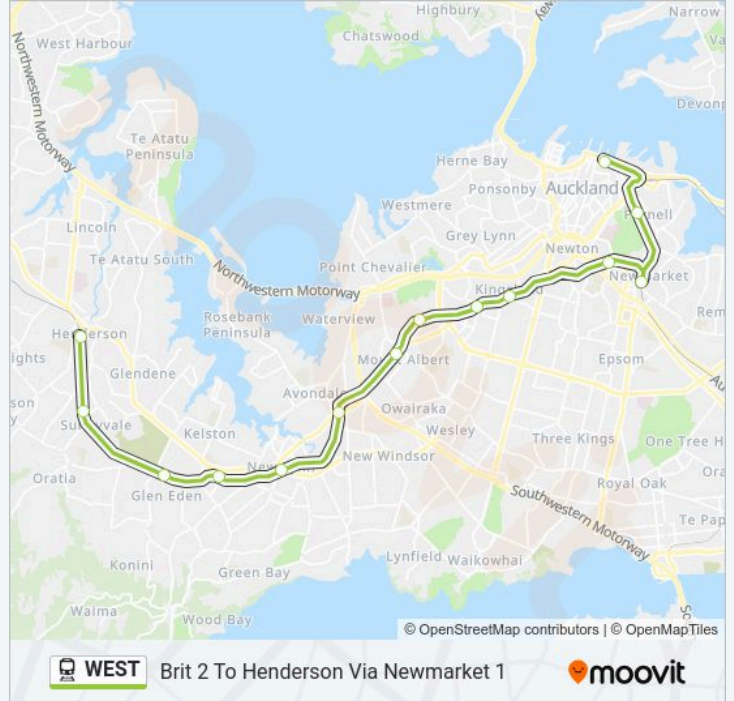

Direction: Swanson 1 To Brit 2 Via Newmarket 2

17 stops

[VIEW LINE SCHEDULE](#)

- Swanson Train Station
- Ranui Train Station
- Sturges Rd Train Station
- Henderson Train Station
- Sunnyvale Train Station
- Glen Eden Train Station
- Fruitvale Road Train Station
- New Lynn Train Station
- Avondale Train Station
- Mt Albert Train Station
- Baldwin Avenue 9
- Morningside Train Station
- Kingsland Train Station
- Grafton Train Station
- Newmarket Train Station
- Parnell Train Station
- Britomart Train Station

WEST train Time Schedule

Swanson 1 To Brit 2 Via Newmarket 2 Route

Timetable:

Monday	05:24 - 21:24
Tuesday	05:24 - 18:44
Wednesday	05:24 - 18:44
Thursday	05:24 - 21:24
Friday	05:24 - 00:24
Saturday	06:04 - 00:24
Sunday	06:04 - 19:54

WEST train Info

Direction: Swanson 1 To Brit 2 Via Newmarket 2

Stops: 17

Trip Duration: 54 min

Line Summary: