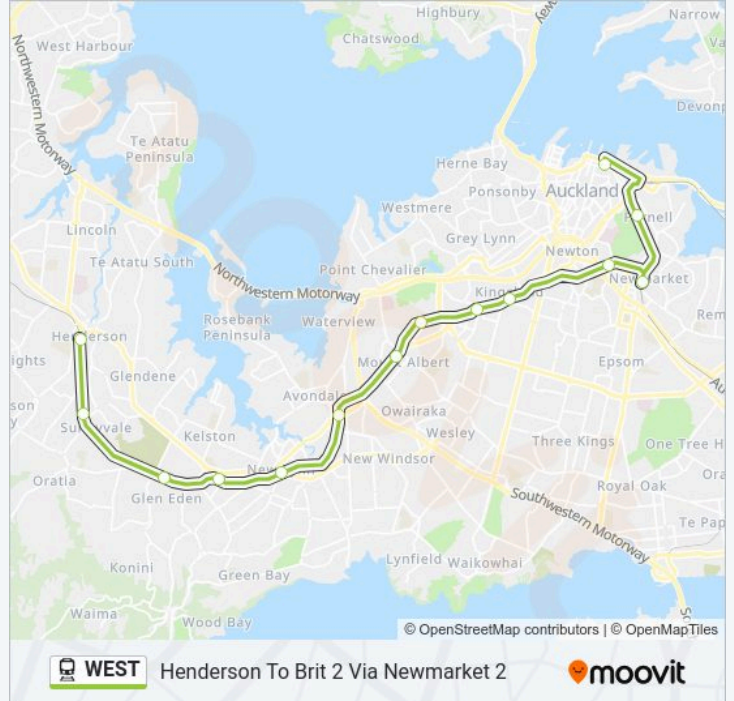

**WEST train Info**

**Direction:** Henderson To Brit 2 Via Newmarket 2

**Stops:** 14

**Trip Duration:** 46 min

**Line Summary:**

**Direction: Swanson 1 To Newmarket 1**

15 stops

[VIEW LINE SCHEDULE](#)