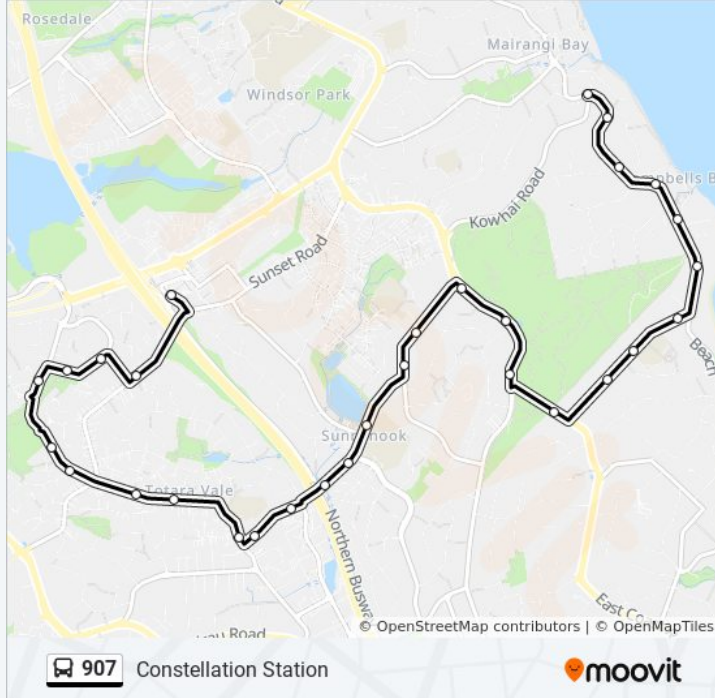

907 bus Info
Direction: Campbells Bay To Constellation Station Via Sunnynook Station
Stops: 28
Trip Duration: 20 min
Line Summary:

Cheval Drive

Caribbean Drive/Goldfinch Rise

Mandeville Place

Devonshire Road

Exeter Place

Devonshire Reserve

Sunset Road/Meadowood Drive

Stop F Constellation

Direction: Constellation Station To Campbells Bay Via Sunnynook Station

30 stops

[VIEW LINE SCHEDULE](#)

Stop D Constellation

Meadowood Drive

Devonshire Reserve

Exeter Place

Devonshire Road

Mandeville Place

Caribbean Drive/Goldfinch Rise

Sunset Road

Cheval Drive

54 Target Road

Target Road Primary School

Sunnynook Road/Target Road

Sunnynook Road/Link Drive

Stop C Sunnynook

Becroft Drive

Sunnynook Road/Blakeborough Drive

Morton Avenue