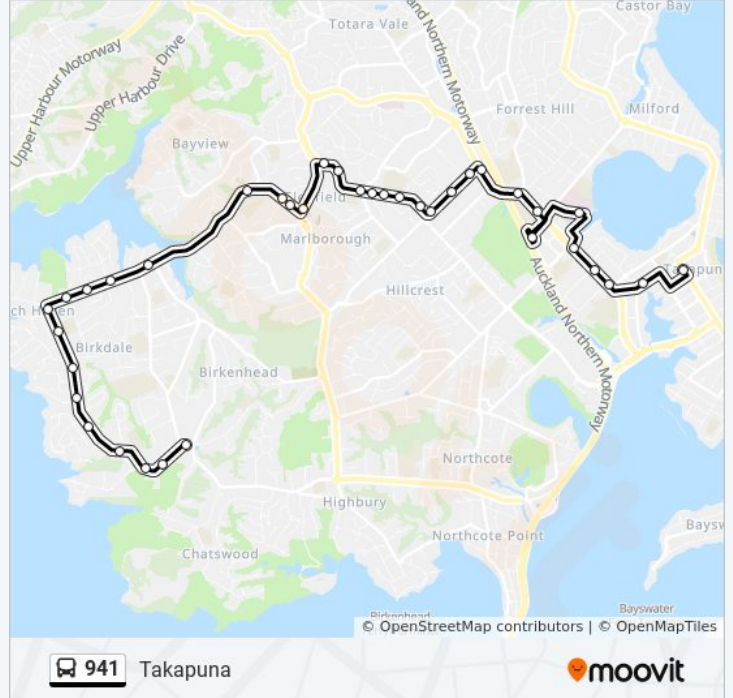

Stop D Smales Farm

North Shore Hospital

Northcote Road

Taharoto Park

St Joseph's Catholic Church

Barrys Point Road

Stop B Takapuna

Direction: Smales Farm To Beach Haven (Late Night)

28 stops

[VIEW LINE SCHEDULE](#)

Stop C Smales Farm

Wairau Road/Forrest Hill Road

Pak'Nsave Wairau

Poland Road

Locket Road

Chivalry Road/Bruce Road