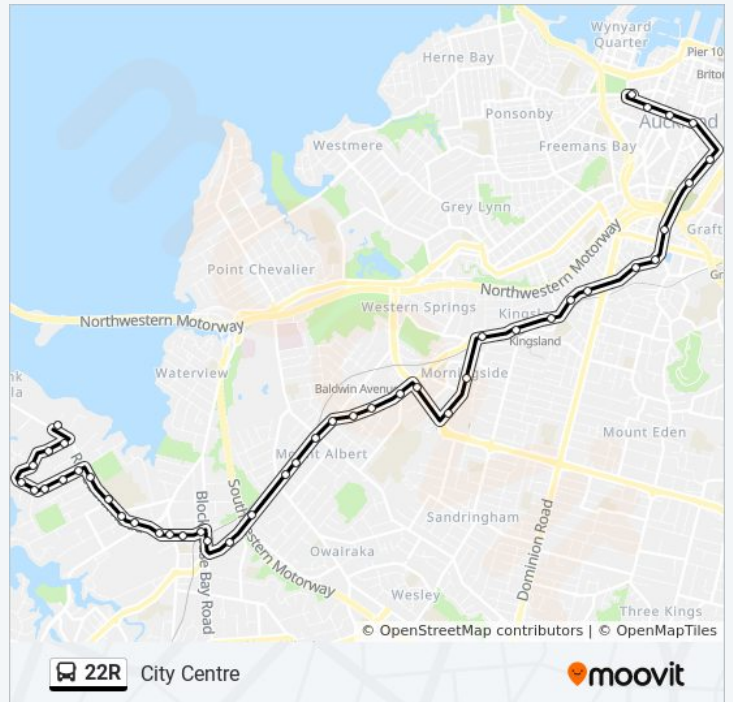

Stop D Avondale

Avondale Shops

Avondale Rest Home & Hospital

Rosebank Road/Victor Street

Rosebank Road/Riversdale Road

Eastdale Reserve

Oregon Avenue

Maple Street

Avondale Road

Esmeralda Avenue

Waterton Place

Rosebank Road Corner

Copsey Place

**Direction: Rosebank Rd To City Centre Via New North Rd**

44 stops

[VIEW LINE SCHEDULE](#)

Mount Eden Road

Saturday

5:39 AM - 11:23 PM

### 22R bus Info

**Direction:** Rosebank Rd To City Centre Via New North Rd

**Stops:** 44

**Trip Duration:** 49 min

**Line Summary:**

Symonds Street/Upper Symonds Street

Symonds Street/Karangahape Road

Stop D Auckland Universities