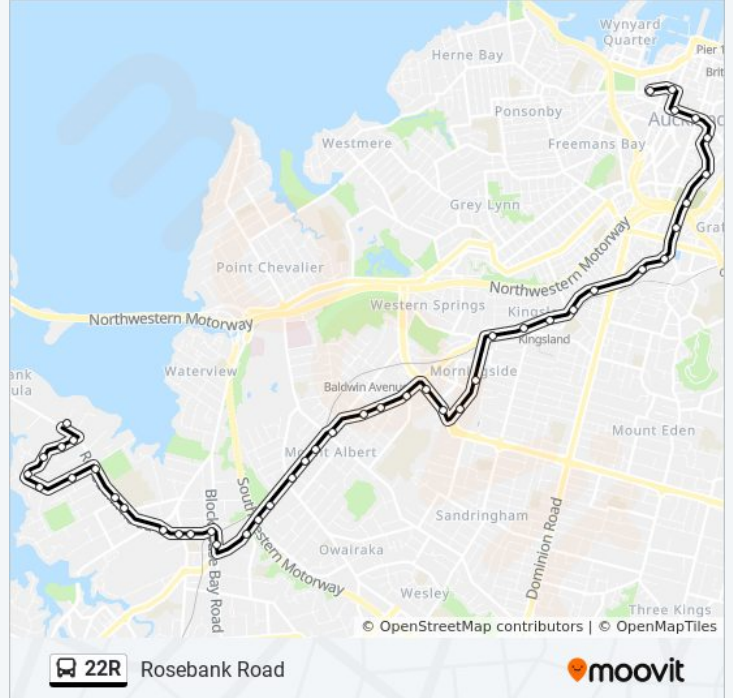

Use the Moovit App to find the closest 22R bus station near you and find out when is the next 22R bus arriving.

**Direction: City Centre To Rosebank Rd Via New North Rd**

44 stops

[VIEW LINE SCHEDULE](#)

**22R bus Info**

**Direction:** City Centre To Rosebank Rd Via New North Rd

**Stops:** 44

**Trip Duration:** 50 min

**Line Summary:**

Alice Wylie Reserve

Ferndale House

Mount Albert Shops

Stop D Avondale

Avondale Shops

Avondale Rest Home & Hospital

Rosebank Road/Victor Street

Rosebank Road/Riversdale Road

Eastdale Reserve

Oregon Avenue

Maple Street

Avondale Road

Esmeralda Avenue

Waterton Place

Rosebank Road Corner

Copsey Place

**Direction: Rosebank Rd To City Centre Via New North Rd**

44 stops

[VIEW LINE SCHEDULE](#)