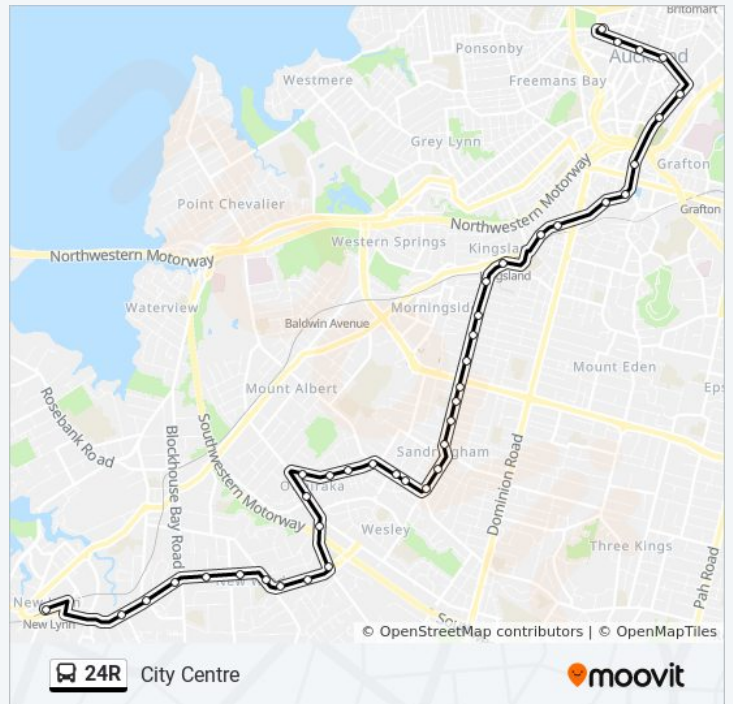

Use the Moovit App to find the closest 24R bus station near you and find out when is the next 24R bus arriving.

Direction: City Centre To New Lynn Via Sandringham Rd

43 stops

[VIEW LINE SCHEDULE](#)

- Graham Street
- Vogel Lane
- Skycity Auckland
- Stop B the Civic
- Aut
- Whitaker Place
- Stop C Grafton Bridge
- Symonds Street/Upper Symonds Street
- Mount Eden Road
- Mount Eden
- George Street
- New North Road/Sandringham Road
- Kowhai Intermediate School
- Sandringham Road/Kingsland Station
- Eden Park
- Ward Terrace
- Gribblehirst Park
- Aroha Avenue
- Sandringham Road/St Lukes Road
- Edendale Reserve

Edendale Reserve

Edendale Primary School

Sandringham Road/St Lukes Road

Aroha Avenue

Gribblehirst Park

Ward Terrace

Eden Park

Sandringham Road/Kingsland Station

King Street

George Street

Mount Eden

Mount Eden Road

Symonds Street/Upper Symonds Street

Symonds Street/Karangahape Road

Stop D Auckland Universities

Lorne Street

Skycity Auckland

24R bus Info

Direction: New Lynn To City Centre Via Sandringham Rd

Stops: 40

Trip Duration: 48 min

Line Summary:

Nelson Street

Dock Street