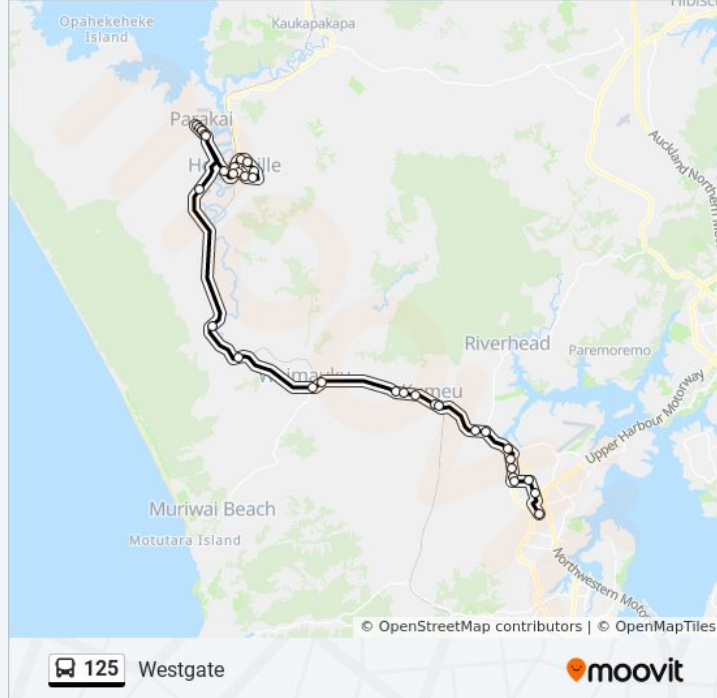

Direction: Helensville To Westgate Via Kumeu

37 stops

[VIEW LINE SCHEDULE](#)

Helensville School
Cabeleigh Drive
Kaipara College
Kaipara College
Cabeleigh Drive
Miro Street
Kaipara Medical Centre
Rimu Street
Mill Road Shops
Parakai Shops
Parakai Springs
Parakai Church
Springs Road
Parakai Springs
Fordyce Road
Rimmer Road
Woodhill School
Mcpike Road
Waimauku - Muriwai Road
Waimauku Park And Ride
Trigg Road
St Patricks Catholic Church

125 bus Info**Direction:** Helensville To Westgate Via Kumeu**Stops:** 37**Trip Duration:** 52 min**Line Summary:**

Huapai Shops

Kumeu Village (West End)

Kumeu Village (East End)

Taupaki Road Roundabout

Coatesville-Riverhead Highway

Kennedys Road

Fred Taylor Park

Hailes Road

109 Fred Taylor Drive

Kawakawa Place

Maki Street

Westgate Lifestyle Shopping Centre

Te Hauauru Park

Tawhia Drive/Kohuhu Lane

Stop C Westgate

Direction: Westgate To Helensville Via Kumeu

37 stops

[VIEW LINE SCHEDULE](#)

Stop A Westgate

Tawhia Drive/Rotu Drive

Te Hauauru Park