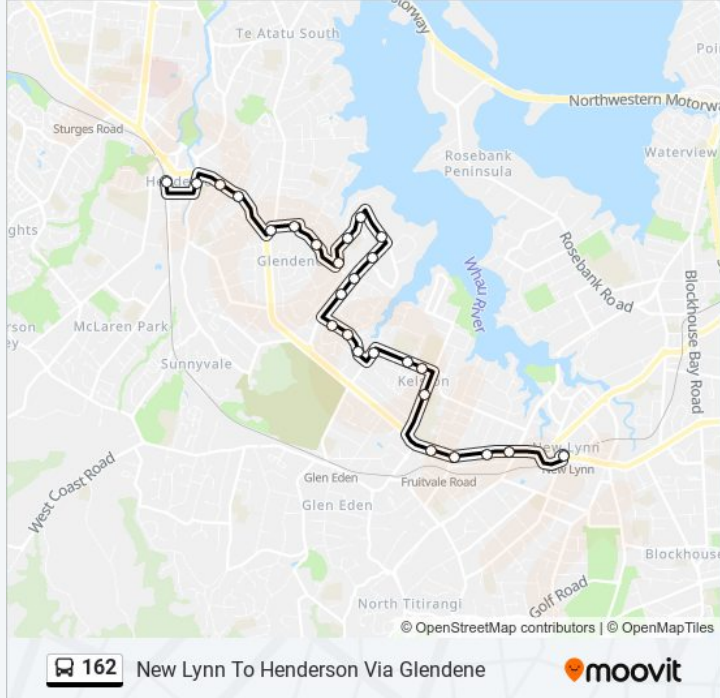

Glendene Avenue

Crystal Avenue

Cron Reserve

Te Atatu Road/Glendene Shops

Norcross Avenue

Henderson Medical Centre

Henderson School

Stop A Henderson Station

162 bus time schedules and route maps are available in an offline PDF at moovitapp.com. Use the [Moovit App](#) to see live bus times, train schedule or subway schedule, and step-by-step directions for all public transit in Auckland and Hamilton.

[About Moovit](#) • [MaaS Solutions](#) • [Supported Countries](#) • [Mooviter Community](#)

© 2024 Moovit - All Rights Reserved

Check Live Arrival Times