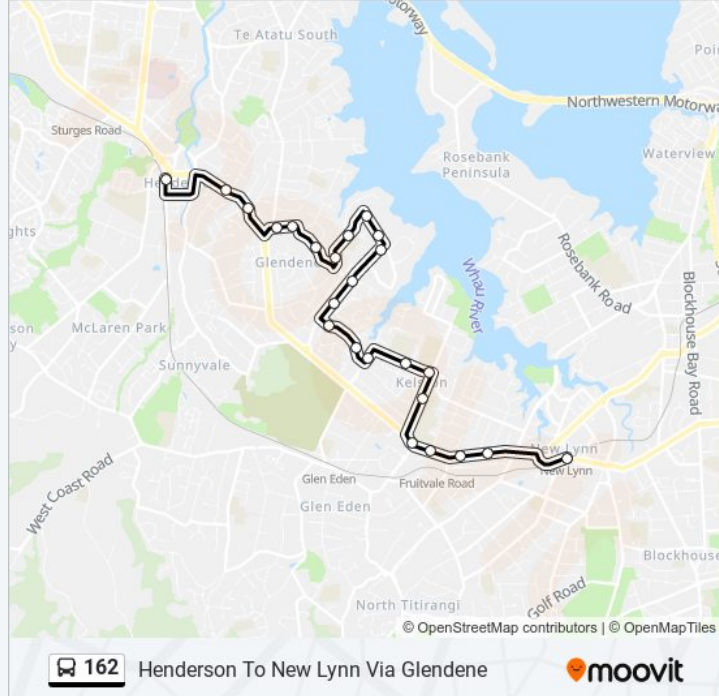

Direction: Henderson To New Lynn Via Glendene

24 stops

[VIEW LINE SCHEDULE](#)

- Stop C Henderson Station
- Great North Road/Mcleod Road
- Dellwood Avenue
- Tirimoana Road
- Cron Reserve
- Crystal Avenue
- Barrys Road
- Glendene School
- Barrys Road/Hepburn Road
- Delegat's Wine Estate
- Akatea Road
- Harmel Road
- Phelps Place
- Rosewarne Crescent
- Blythe Place
- Sabulite Road
- St Leonards Road School
- Kelston Boys' High School
- Kelston School
- Kelston Girls' College
- Great North Road/Lynwood Road
- Great North Road/Fruitvale Road

162 bus Info

Direction: Henderson To New Lynn Via Glendene

Stops: 24

Trip Duration: 28 min

Line Summary:

Wattle Street

Stop E New Lynn

Henderson To New Lynn Via Glendene

Direction: New Lynn To Henderson Via Glendene

26 stops

[VIEW LINE SCHEDULE](#)

Stop C New Lynn

Titirangi Road

Wattle Street

Great North Road/Fruitvale Road

Great North Road/Lynwood Road

Harmel Road

142 Hepburn Road

Delegat's Wine Estate

Barry Reserve

Glendene School

162 bus Time Schedule

New Lynn To Henderson Via Glendene Route

Timetable: