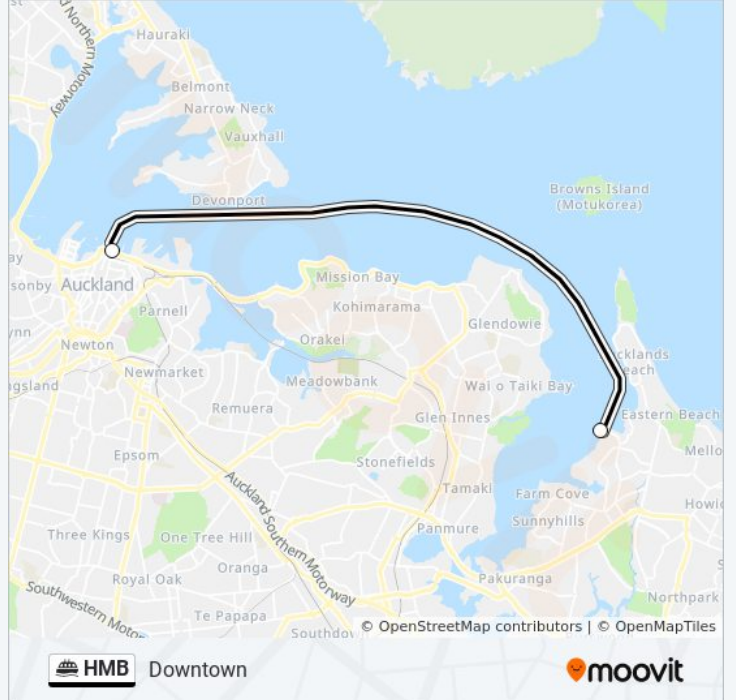

### Direction: Downtown Pier 5 To Half Moon Bay

2 stops

[VIEW LINE SCHEDULE](#)

Ferry Terminal - Downtown

Ferry Terminal - Half Moon Bay

### HMB ferry Info

**Direction:** Downtown Pier 5 To Half Moon Bay

**Stops:** 2

**Trip Duration:** 38 min

**Line Summary:**

**Direction: Half Moon Bay To Downtown Pier 5**

2 stops

[VIEW LINE SCHEDULE](#)

Ferry Terminal - Half Moon Bay

Ferry Terminal - Downtown

**HMB ferry Time Schedule**

Half Moon Bay To Downtown Pier 5 Route

Timetable:

Sunday	Not Operational
Monday	Not Operational
Tuesday	6:50 AM - 7:25 PM
Wednesday	6:50 AM - 7:25 PM
Thursday	6:50 AM - 7:25 PM
Friday	Not Operational
Saturday	Not Operational

**HMB ferry Info**

**Direction:** Half Moon Bay To Downtown Pier 5

**Stops:** 2

**Trip Duration:** 38 min

**Line Summary:**

HMB ferry time schedules and route maps are available in an offline PDF at [moovitapp.com](https://moovitapp.com). Use the [Moovit App](#) to see live bus times, train schedule or subway schedule, and step-by-step directions for all public transit in Auckland and Hamilton.