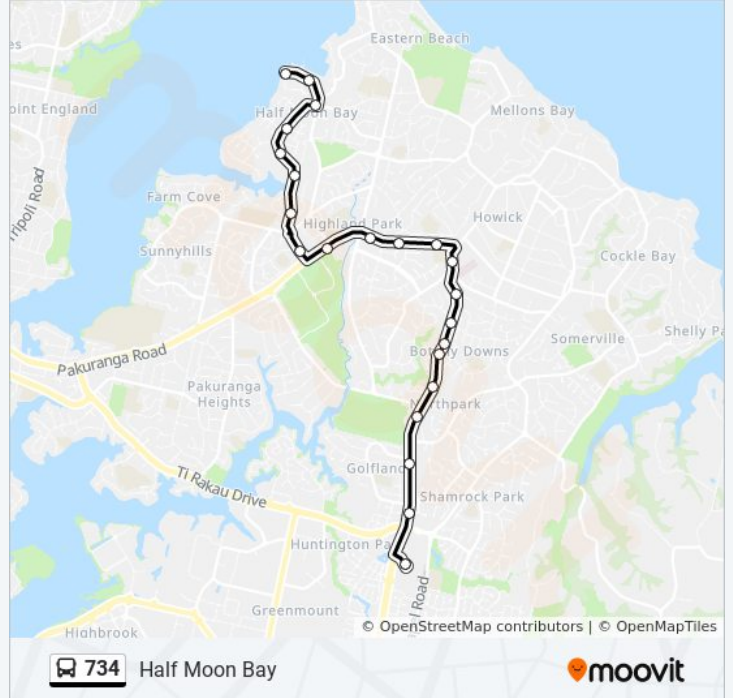

Use the Moovit App to find the closest 734 bus station near you and find out when is the next 734 bus arriving.

**Direction: Botany To Half Moon Bay Via Highland Park**

22 stops

[VIEW LINE SCHEDULE](#)

- Stop B Botany Town Centre
- Paradice Ice Skating
- Botany Super Clinic
- Vesca Place
- Elim Christian College
- Pinewood Grove
- Mirrabooka Avenue
- Botany Road/Lexington Drive
- Andrew Road
- Botany Road/Howick Intermediate
- Pakuranga Road/Howick Intermediate
- Angelo Avenue
- Highland Park Pakuranga Road
- Pakuranga College
- Tate Grove
- Galloway Crescent
- Wakaaranga Creek Reserve
- Birman Close
- Himalaya Drive
- Pigeon Mountain Road

**734 bus Info**

**Direction:** Botany To Half Moon Bay Via Highland Park

**Stops:** 22

**Trip Duration:** 22 min

**Line Summary:**

Fresh Choice Half Moon Bay

Half Moon Bay Terminal

### Direction: Half Moon Bay To Botany Via Highland Park

23 stops

[VIEW LINE SCHEDULE](#)

Half Moon Bay Terminal

Fresh Choice Half Moon Bay

Pigeon Mountain Road

Himalaya Drive

Birman Close

Wakaaranga Creek Reserve

Galloway Crescent

Tate Grove

Pakuranga College

Highland Park Pakuranga Road

Angelo Avenue

Pakuranga Road/Howick Intermediate

Botany Road/Howick Intermediate