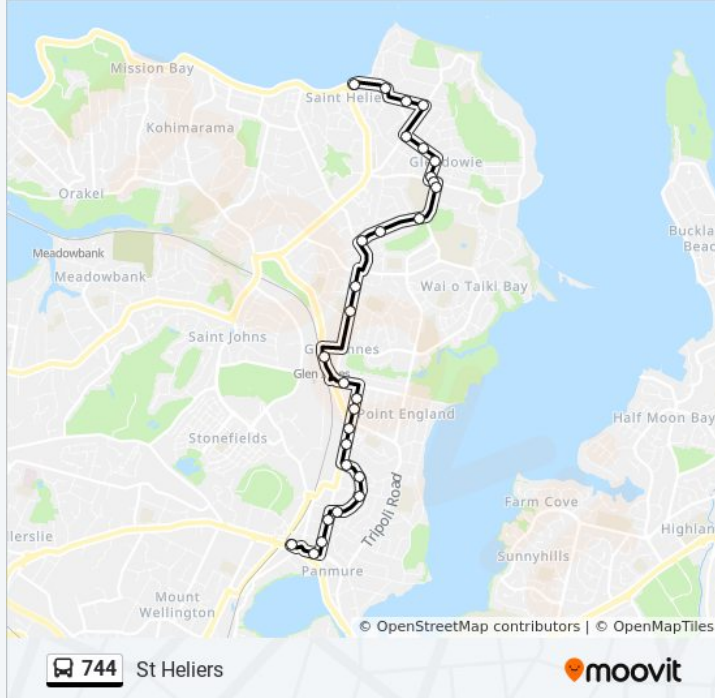

744 bus Info

Direction: Panmure To St Heliers Via Glen Innes

Stops: 29

Trip Duration: 23 min

Line Summary:

Riddell Road/Rochdale Avenue

Rochdale Avenue/Colchester Avenue

Rochdale Avenue/Whitehaven Road

Chesterfield Avenue/Kesteven Avenue

Maskell Street

Bay Road

19 Bay Road

Rarangi Road

Turua Street

Direction: St Heliers To Panmure Via Glen Innes

28 stops

[VIEW LINE SCHEDULE](#)

Stop B St Heliers

Rarangi Road

22 Bay Road

Chesterfield Avenue/Kesteven Avenue

Rochdale Avenue/Whitehaven Road

Rochdale Avenue/Colchester Avenue

Riddell Road/Rochdale Avenue

744 bus Info

Direction: St Heliers To Panmure Via Glen Innes

Stops: 28

Trip Duration: 25 min

Line Summary:

Tripoli Road Roundabout

Pilkington Road/Torino Street

Court Crescent/Pilkington Road