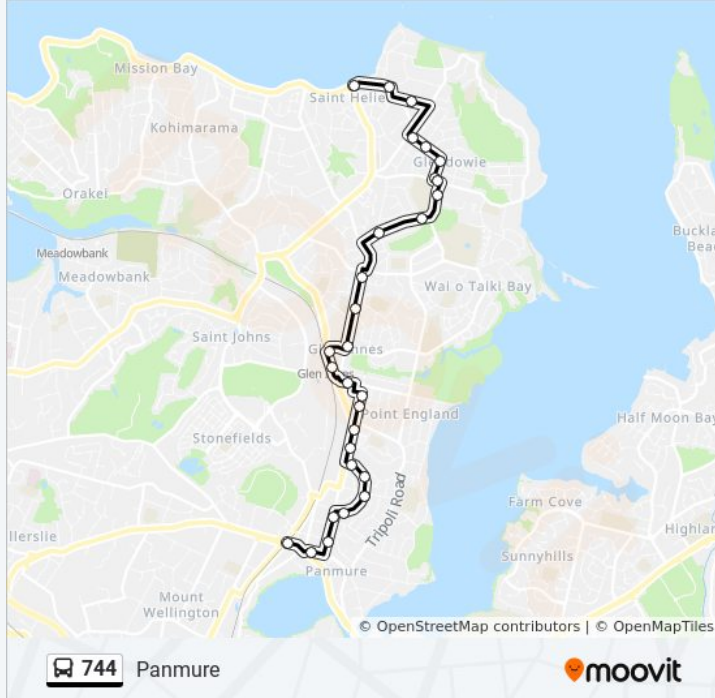

Use the Moovit App to find the closest 744 bus station near you and find out when is the next 744 bus arriving.

Direction: Panmure To St Heliers Via Glen Innes

29 stops

[VIEW LINE SCHEDULE](#)

- Stop B Panmure Station
- Jellicoe Road
- Panmure Library
- Stewart Avenue
- Court Crescent/Pilkington Road
- Hobson Drive
- Court Crescent/Oran Road
- Court Crescent/Pilkington Road
- Pilkington Road/Torino Street
- Pilkington Road/Tripoli Road
- Pilkington Road/Anderson Avenue
- Salima Talagi Street
- Talbot Reserve
- Stop A Glen Innes Station
- Eastview Road
- Paddington Reserve
- Mount Taylor Drive/Ashby Avenue
- Mount Taylor Drive/Sierra Street
- Glendowie Community Centre
- Riddell Road

Chesterfield Avenue/Kesteven Avenue

Maskell Street

Bay Road

19 Bay Road

Rarangi Road

Turua Street

Direction: St Heliers To Panmure Via Glen Innes

28 stops

744 bus Info

Direction: St Heliers To Panmure Via Glen Innes

Stops: 28

Trip Duration: 25 min

Line Summary:

Tripoli Road Roundabout

Pilkington Road/Torino Street

Court Crescent/Pilkington Road

Court Crescent/Oran Road

Hobson Drive

Court Crescent/Pilkington Road

Stewart Avenue

Panmure Library

Jellicoe Road

Stop A Panmure Station

744 bus time schedules and route maps are available in an offline PDF at moovitapp.com. Use the [Moovit App](#) to see live bus times, train schedule or subway schedule, and step-by-step directions for all public transit in Auckland and Hamilton.