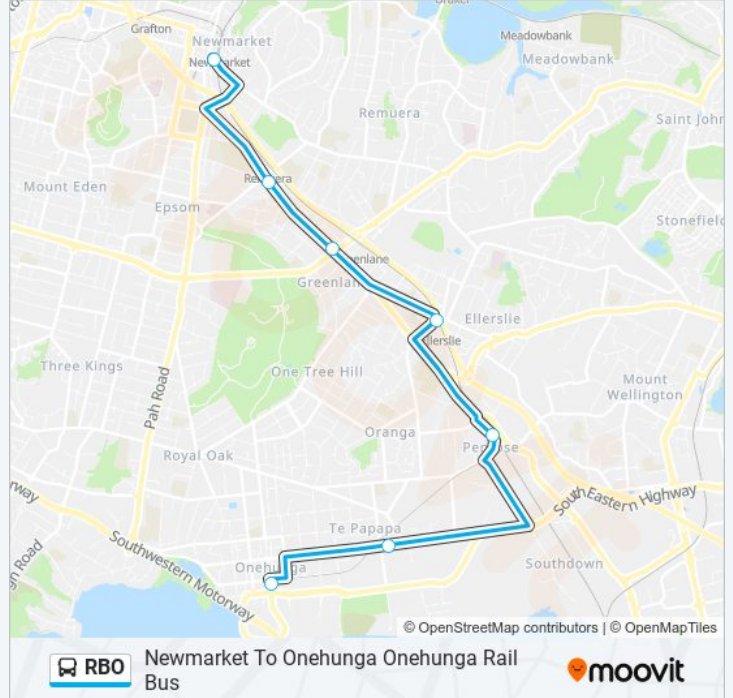

Newmarket To Onehunga Onehunga Rail Bus

Get The App

The RBO bus line (Newmarket To Onehunga Onehunga Rail Bus) has 2 routes. For regular weekdays, their operation hours are:

(1) Newmarket To Onehunga Onehunga Rail Bus: 21:57 - 22:27(2) Onehunga To Newmarket Onehunga Rail Bus: 22:20
Use the Moovit App to find the closest RBO bus station near you and find out when is the next RBO bus arriving.

Direction: Newmarket To Onehunga Onehunga Rail Bus

7 stops

[VIEW LINE SCHEDULE](#)

Stop F Newmarket Station

Great South Road/Market Road

Countdown Greenlane

Stop D Ellerslie

Penrose Station/Station Road

Te Papapa

Onehunga Station

RBO bus Time Schedule

Newmarket To Onehunga Onehunga Rail Bus Route
Timetable:

Sunday	21:57 - 22:27
Monday	Not Operational
Tuesday	Not Operational
Wednesday	Not Operational
Thursday	Not Operational
Friday	Not Operational
Saturday	Not Operational

RBO bus Info

Direction: Newmarket To Onehunga Onehunga Rail Bus

Stops: 7

Trip Duration: 22 min

Line Summary:

Direction: Onehunga To Newmarket Onehunga Rail Bus

7 stops

[VIEW LINE SCHEDULE](#)