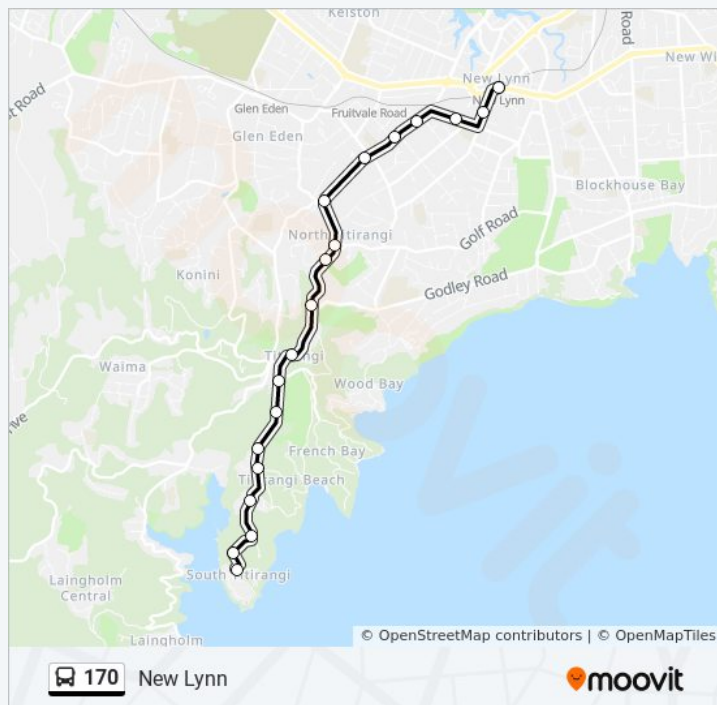

**170 bus Info**

**Direction:** New Lynn To Titirangi South Via Otoriri Bay Rd

**Stops:** 29

**Trip Duration:** 25 min

**Line Summary:**

 [170 bus Line Map](#)

764 South Titirangi Road

Arama Avenue

### Direction: Titirangi South To New Lynn

19 stops

[VIEW LINE SCHEDULE](#)

Arama Avenue

735 South Titirangi Road

Herrings Cove Place

Mceldowney Road

Grendon Road

### 170 bus Time Schedule

Titirangi South To New Lynn Route Timetable:

Sunday	7:35 AM - 8:40 PM
Monday	7:35 AM - 8:40 PM
Tuesday	6:35 AM - 10:40 PM
Wednesday	6:35 AM - 10:40 PM
Thursday	6:35 AM - 10:40 PM
Friday	7:35 AM - 8:40 PM
Saturday	6:35 AM - 10:40 PM

### 170 bus Info

**Direction:** Titirangi South To New Lynn

**Stops:** 19

**Trip Duration:** 18 min

**Line Summary:**

170 bus time schedules and route maps are available in an offline PDF at [moovitapp.com](http://moovitapp.com). Use the [Moovit App](#) to see live bus times, train schedule or subway schedule, and step-by-step directions for all public transit in Auckland and Hamilton.