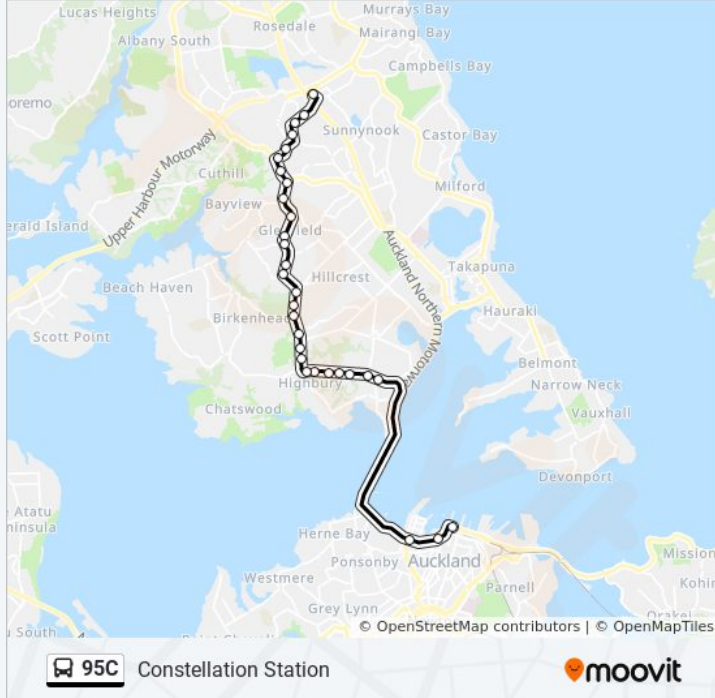

Direction: Britomart (Quay St) To Constellation Station Via Glenfield

30 stops

[VIEW LINE SCHEDULE](#)

- Stop E Lower Albert
- Bradnor Lane
- Fanshawe Street/Victoria Park
- Bruce Street
- Northcote Primary School
- St Mary's Catholic Church
- Onewa Road/Northcote College
- Park Avenue
- Aorangi Place
- Birkenhead Avenue
- Waratah Street
- Recreation Drive
- Coroglen Avenue
- Glenfield Road/Eskdale Road
- Speedy Crescent
- Coronation Road
- Roberts Road
- Oruamo Domain
- Peach Road
- Glenfield Mall

95C bus Info

Direction: Britomart (Quay St) To Constellation Station Via Glenfield

Stops: 30

Trip Duration: 36 min

Line Summary:

Mayfield Road

Manuka Road

Glenfield Road/Wairau Road

Glenfield Road/James Street

Sunset Road/Glenfield Road

Tenbless Court

Trias Road

114 Sunset Road

Sunset Road/Meadowood Drive

Stop F Constellation

Direction: Constellation Station To Britomart (Albert St) Via Glenfield

31 stops

[VIEW LINE SCHEDULE](#)

Stop E Constellation

Meadowood Drive

93 Sunset Road

Sunset Road/Trias Road

Caribbean Drive

Girrahween Drive