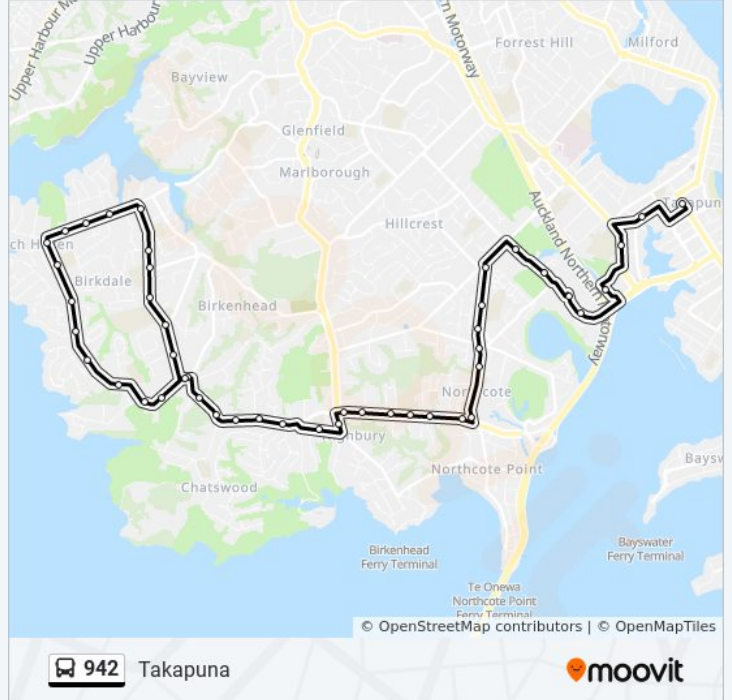

942 bus Info

Direction: Beach Haven To Takapuna Via Highbury And Northcote Shops

Stops: 46

Trip Duration: 42 min

Line Summary:

Kauri Road
 Balmain Road
 New World Birkenhead
 Roseberry Avenue
 Porritt Avenue
 Birkenhead Square
 Highbury Shops
 Birkenhead Avenue
 Aorangi Place
 Park Avenue
 Onewa Road/Northcote College
 St Mary's Catholic Church
 Northcote Primary School
 Lake Road/Northcote Primary
 Kororo Street
 Exmouth Road
 Stop C Northcote
 Northcote Intermediate School
 Lindisfarne Reserve
 Akoranga Drive/Onewa Domain
 Kitewao Street
 Aut North Shore Gate 1
 Aut North Shore Gate 2
 Stop D Akoranga
 Des Swann Drive
 Barrys Point Road
 Stop B Takapuna

Direction: Takapuna To Beach Haven & Smales Farm Clockwise (Late Night)

58 stops

[VIEW LINE SCHEDULE](#)

Stop C Takapuna

942 bus Time Schedule

Takapuna To Beach Haven & Smales Farm
 Clockwise (Late Night) Route Timetable: