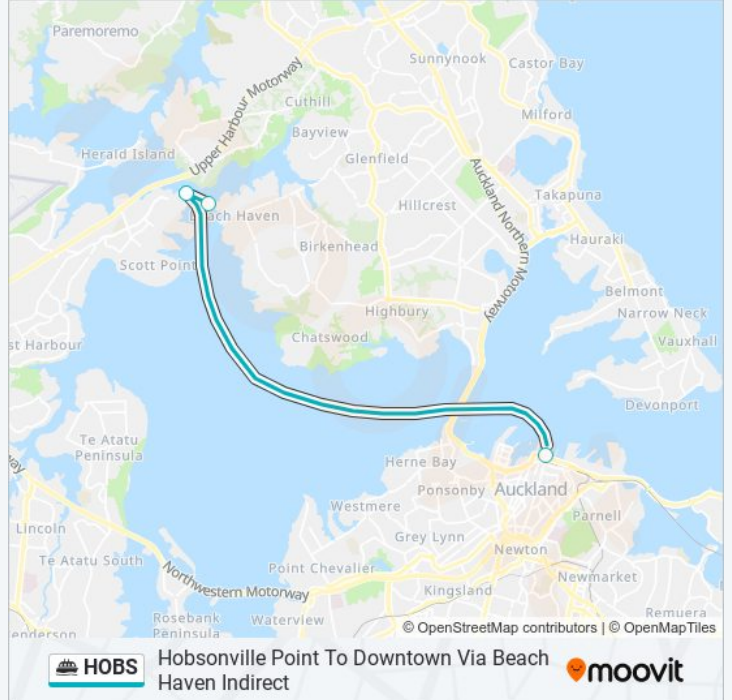

## Beach Haven To Downtown Via Hobsonville Point

Get The App

The HOBS ferry line (Beach Haven To Downtown Via Hobsonville Point) has 3 routes. For regular weekdays, their operation hours are:

(1) Beach Haven To Downtown Via Hobsonville Point: 07:00 - 23:00(2) Downtown To Beach Haven Via Hobsonville Point: 06:25 - 22:25(3) Hobsonville Point To Downtown Via Beach Haven Indirect: 06:15

### Direction: Beach Haven To Downtown Via Hobsonville Point

3 stops

[VIEW LINE SCHEDULE](#)

Ferry Terminal - Beach Haven

Ferry Terminal - Hobsonville Point

Ferry Terminal - Downtown

**Stops:** 3

**Trip Duration:** 35 min

**Line Summary:**

**Direction: Hobsonville Point To Downtown Via Beach Haven Indirect**

4 stops

[VIEW LINE SCHEDULE](#)

Ferry Terminal - Hobsonville Point

Ferry Terminal - Beach Haven

**HOBS ferry Info**

**Direction:** Hobsonville Point To Downtown Via Beach Haven Indirect

**Stops:** 4

**Trip Duration:** 40 min

**Line Summary:**

HOBS ferry time schedules and route maps are available in an offline PDF at [moovitapp.com](https://moovitapp.com). Use the Moovit App to see live bus times, train schedule or subway schedule, and step-by-step directions for all public transit in Auckland and Hamilton.