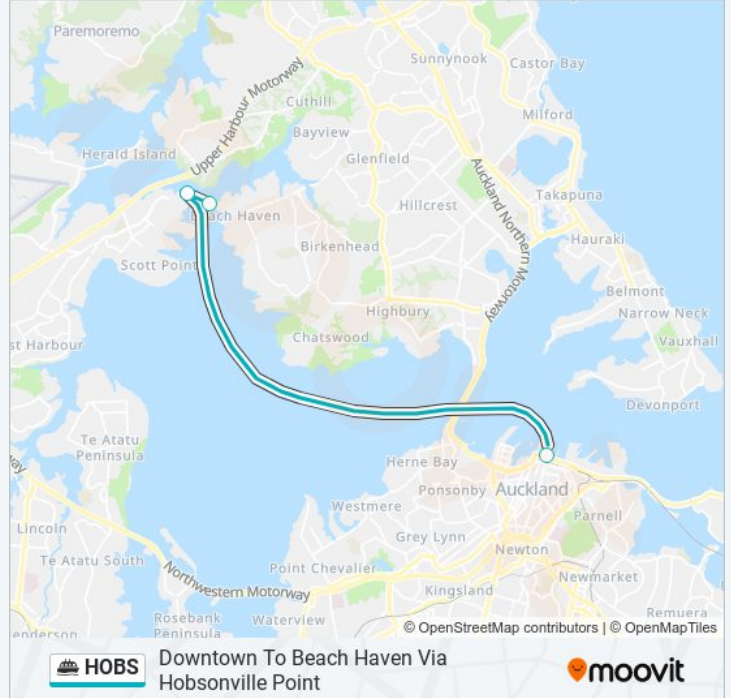

### Direction: Beach Haven To Downtown Via Hobsonville Point

3 stops

[VIEW LINE SCHEDULE](#)

Ferry Terminal - Beach Haven

Ferry Terminal - Hobsonville Point

Ferry Terminal - Downtown

### HOBS ferry Info

**Direction:** Beach Haven To Downtown Via Hobsonville Point

**Stops:** 3

**Trip Duration:** 35 min

**Line Summary:**

**Direction: Downtown To Beach Haven Via Hobsonville Point**

3 stops

Sunday	07:55 - 20:55
Monday	06:25 - 22:25
Tuesday	06:25 - 22:25
Wednesday	06:25 - 22:25
Thursday	06:25 - 22:25
Friday	06:25 - 22:25
Saturday	07:55 - 22:25

**HOBS ferry Info**

**Direction:** Downtown To Beach Haven Via Hobsonville Point

**Stops:** 3

**Trip Duration:** 35 min

**Line Summary:**

**Direction: Hobsonville Point To Downtown Via Beach Haven Indirect**

4 stops

[VIEW LINE SCHEDULE](#)

Ferry Terminal - Hobsonville Point

Ferry Terminal - Beach Haven