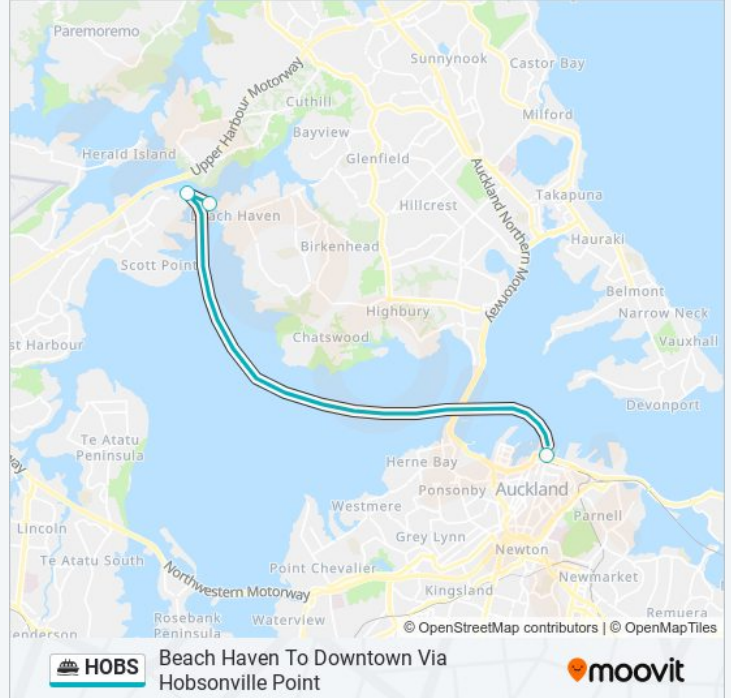

### Direction: Beach Haven To Downtown Via Hobsonville Point

3 stops

[VIEW LINE SCHEDULE](#)

Ferry Terminal - Beach Haven

Ferry Terminal - Hobsonville Point

Ferry Terminal - Downtown

### HOBS ferry Time Schedule

Beach Haven To Downtown Via Hobsonville Point  
Route Timetable:

Sunday	08:30 - 21:30
Monday	07:00 - 23:00
Tuesday	07:00 - 23:00
Wednesday	07:00 - 23:00
Thursday	07:00 - 23:00
Friday	07:00 - 23:00
Saturday	08:30 - 23:00

### HOBS ferry Info

**Direction:** Beach Haven To Downtown Via Hobsonville Point

**Stops:** 3

**Trip Duration:** 35 min

**Line Summary:**

**Direction: Downtown To Beach Haven Via Hobsonville Point**

3 stops

**Stops:** 3

**Trip Duration:** 35 min

**Line Summary:**

**Direction: Hobsonville Point To Downtown Via Beach Haven Indirect**

4 stops

[VIEW LINE SCHEDULE](#)

Ferry Terminal - Hobsonville Point

Ferry Terminal - Beach Haven