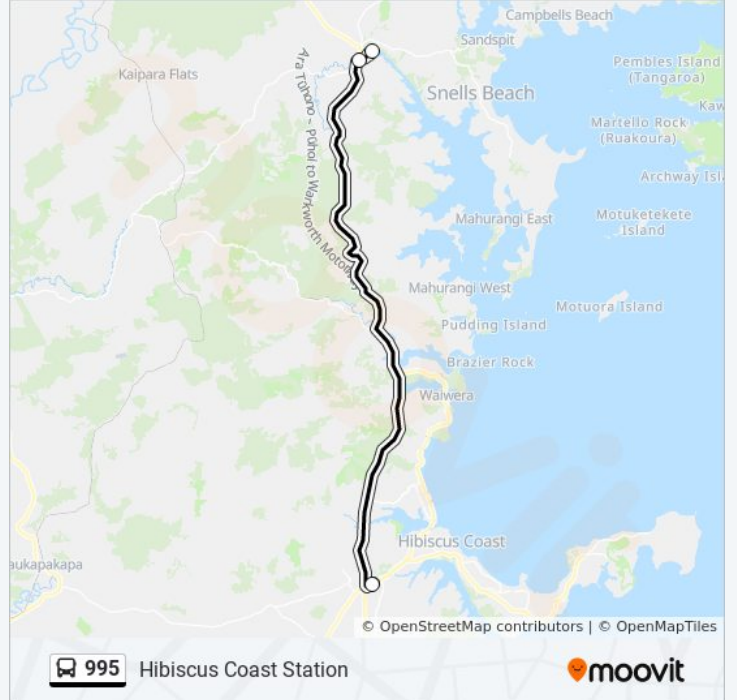

### Direction: Hibiscus Coast Station To Warkworth

4 stops

[VIEW LINE SCHEDULE](#)

Stop B Hibiscus Coast

Stop B Warkworth Community Transport Hub

Walton Avenue

Percy Street

### Direction: Warkworth To Hibiscus Coast Station

4 stops

[VIEW LINE SCHEDULE](#)

Percy Street

Walton Avenue

Stop A Warkworth Community Transport Hub

Stop B Hibiscus Coast

### 995 bus Time Schedule

Warkworth To Hibiscus Coast Station Route

Timetable:

Sunday	7:50 AM - 5:50 PM
Monday	7:50 AM - 5:50 PM
Tuesday	6:45 AM - 6:45 PM
Wednesday	6:45 AM - 6:45 PM
Thursday	6:45 AM - 6:45 PM
Friday	7:50 AM - 5:50 PM
Saturday	7:50 AM - 5:50 PM

### 995 bus Info

**Direction:** Warkworth To Hibiscus Coast Station

**Stops:** 4

**Trip Duration:** 30 min

**Line Summary:**

995 bus time schedules and route maps are available in an offline PDF at [moovitapp.com](https://moovitapp.com). Use the [Moovit App](#) to see live bus times, train schedule or subway schedule, and step-by-step directions for all public transit in Auckland and Hamilton.