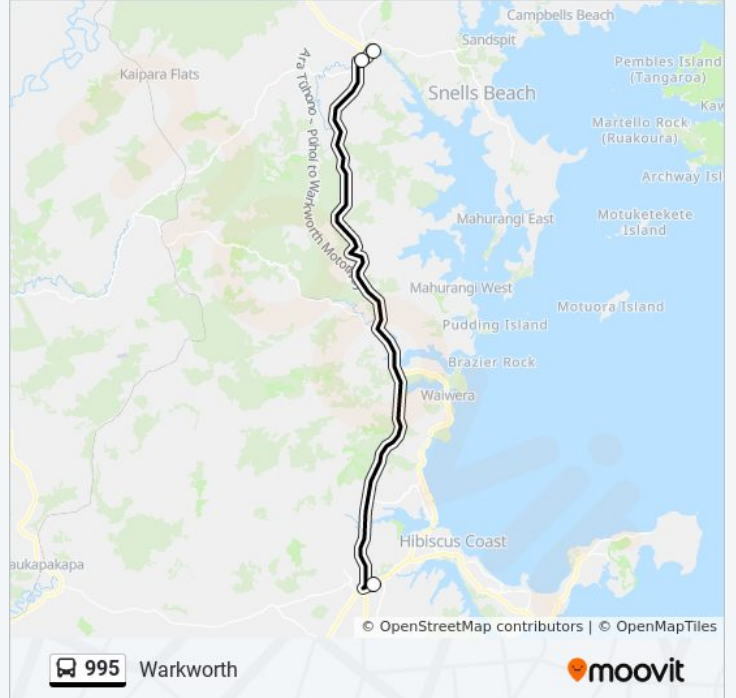

### Direction: Hibiscus Coast Station To Warkworth

4 stops

[VIEW LINE SCHEDULE](#)

Stop B Hibiscus Coast

Stop B Warkworth Community Transport Hub

Walton Avenue

Percy Street

### 995 bus Time Schedule

Hibiscus Coast Station To Warkworth Route

Timetable:

Sunday	8:30 AM - 6:30 PM
Monday	8:30 AM - 6:30 PM
Tuesday	7:20 AM - 7:25 PM
Wednesday	7:20 AM - 7:25 PM
Thursday	7:20 AM - 7:25 PM
Friday	8:30 AM - 6:30 PM
Saturday	8:30 AM - 6:30 PM

### 995 bus Info

**Direction:** Hibiscus Coast Station To Warkworth

**Stops:** 4

**Trip Duration:** 30 min

**Line Summary:**

### Direction: Warkworth To Hibiscus Coast Station

4 stops

[VIEW LINE SCHEDULE](#)

Percy Street

Walton Avenue

Stop A Warkworth Community Transport Hub

Stop B Hibiscus Coast