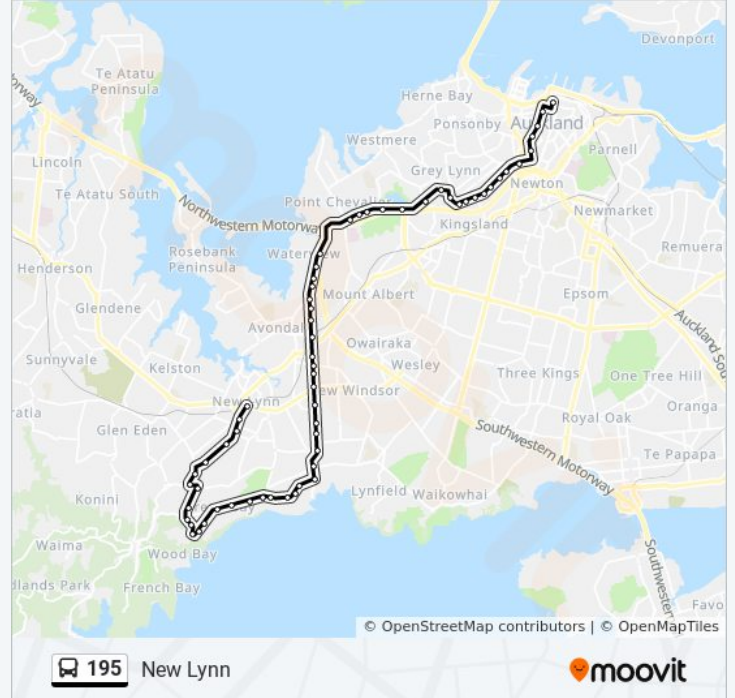

Blockhouse Bay Road/Matata Street

Blockhouse Bay Road/Puketea Street

Rathlin Street

Stop D Blockhouse Bay

Stop B Blockhouse Bay

Endeavour Street

Mitchell Street

Connell Street

Craigavon Park

Harrybrook Road

Bishop Street

Green Bay Shops

La Rosa Street

Vinceroy Place

Pinesong Retirement Village

Avonleigh Road Corner

Taupiko Place

Rahui Kahika Reserve

Dolbear Street

Stottholm Road

South Lynn/Golf Road

The Grove

Arahoe School

Hutchinson Ave/Willerton Ave

Hutchinson Avenue/Gardner Avenue

New Lynn School

West Edge

Stop E New Lynn

Direction: New Lynn To Blockhouse Bay Via Green Bay

24 stops

[VIEW LINE SCHEDULE](#)

Stop C New Lynn