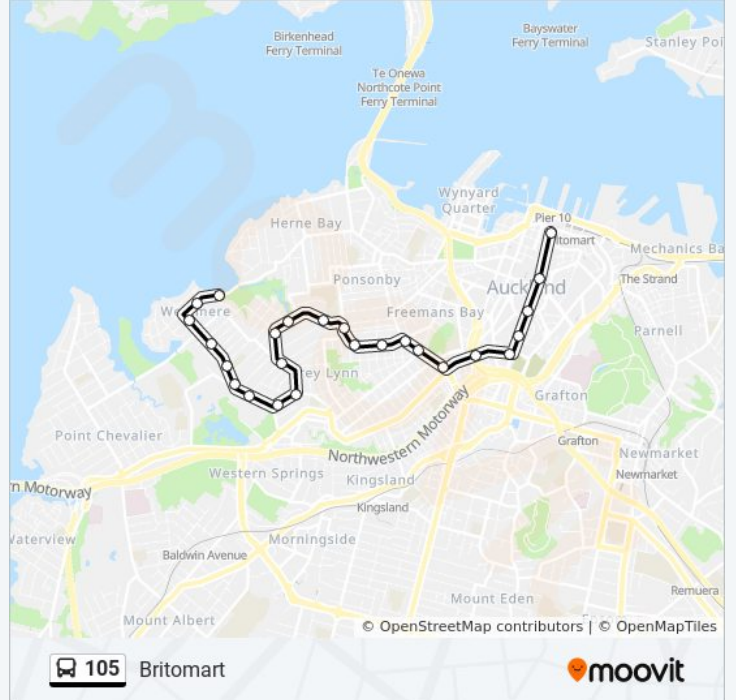

### 105 bus Info

**Direction:** Britomart To Westmere Via Richmond Rd

**Stops:** 25

**Trip Duration:** 26 min

**Line Summary:**

Westmere School

Dorset Street

Westmere Shops

**105 bus Info**

**Direction:** Westmere To Britomart Via Richmond Rd

**Stops:** 25

**Trip Duration:** 32 min

**Line Summary:**

Ponsonby Road/Karangahape Road  
Rainbow Bridge/Karangahape Road  
Karangahape Road/Queen Street  
Queen Street/Myers Park  
Auckland Town Hall  
Wellesley Street  
Britomart Te Komititanga