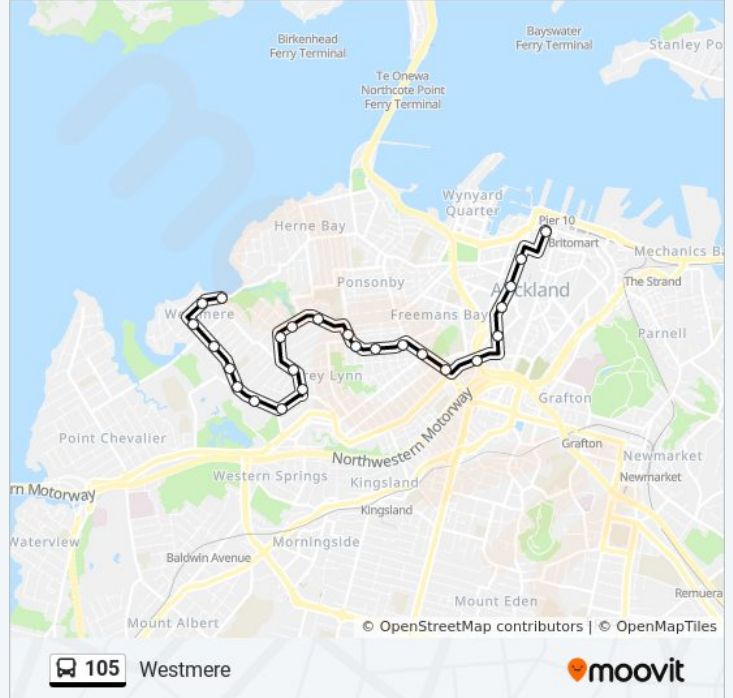

### Direction: Britomart To Westmere Via Richmond Rd

25 stops

[VIEW LINE SCHEDULE](#)

Stop D Lower Albert  
Victoria Street West  
St Matthews-In-The-City  
Nicholas Street  
Ymca  
Rainbow Bridge/Karangahape Road  
Ponsonby Road/Karangahape Road  
Ponsonby Road/Western Park  
Ponsonby Road/Picton Street  
Leighton Street  
Richmond Road School  
Richmond Road Shops  
St Paul's College  
Woolworths Grey Lynn  
Peel Street  
West Lynn Shops  
Surrey Crescent  
Surrey Crescent/Old Mill Road  
Francis Street  
Garnet Road/Old Mill Road

### 105 bus Info

**Direction:** Britomart To Westmere Via Richmond Rd

**Stops:** 25

**Trip Duration:** 26 min

**Line Summary:**

Westmere School

Dorset Street

Westmere Shops

Kotare Avenue

Cox's Bay Reserve

**Direction: Westmere To Britomart Via Richmond Rd**

25 stops

[VIEW LINE SCHEDULE](#)

Cox's Bay Reserve

Kotare Avenue

Westmere Shops

**105 bus Info**

**Direction:** Westmere To Britomart Via Richmond Rd

**Stops:** 25

**Trip Duration:** 32 min

**Line Summary:**

Ponsonby Road/Karangahape Road  
Rainbow Bridge/Karangahape Road  
Karangahape Road/Queen Street  
Queen Street/Myers Park  
Auckland Town Hall  
Wellesley Street  
Britomart Te Komititanga