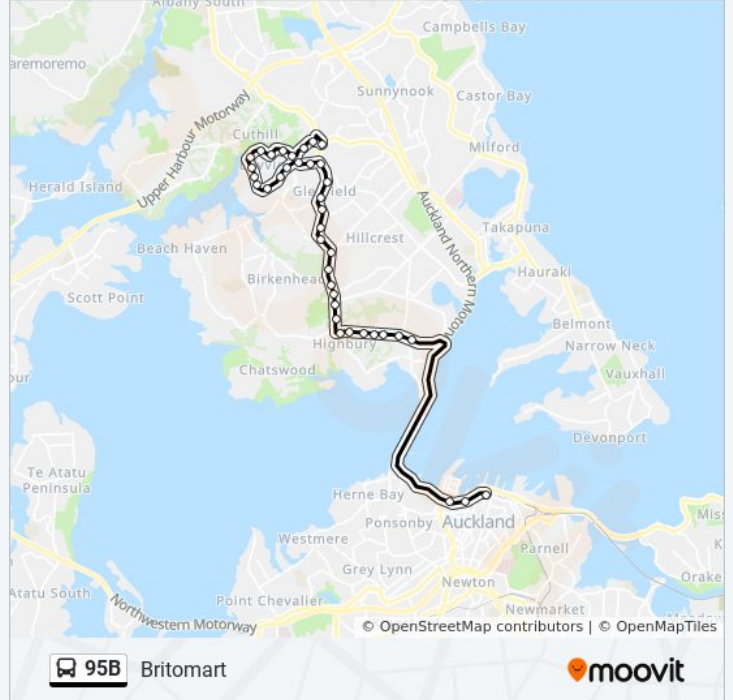

### 95B bus Info

**Direction:** Bayview To Britomart (Lower Albert St)

**Stops:** 38

**Trip Duration:** 43 min

**Line Summary:**

Oruamo Domain

Roberts Road

Coronation Road

Onewa Road/Northcote College

St Mary's Catholic Church

Northcote Primary School

Bruce Street

Fanshawe Street/Victoria Park

Customs Street West

Stop B Lower Albert

**Direction: Britomart (Quay St) To Bayview**

Onewa Road/Northcote College

Park Avenue

Aorangi Place

Birkenhead Avenue

Waratah Street

**95B bus Time Schedule**

Britomart (Quay St) To Bayview Route Timetable:

Sunday	7:00 AM - 9:35 PM
Monday	7:00 AM - 9:35 PM
Tuesday	6:20 AM - 10:25 PM
Wednesday	6:20 AM - 10:25 PM
Thursday	6:20 AM - 10:25 PM
Friday	7:00 AM - 9:35 PM
Saturday	7:00 AM - 10:25 PM

**95B bus Info**

**Direction:** Britomart (Quay St) To Bayview

**Stops:** 23

**Trip Duration:** 30 min

**Line Summary:**

 [95B bus Line Map](#)

- Recreation Drive
- Coroglen Avenue
- Glenfield Road/Eskdale Road
- Speedy Crescent
- Coronation Road
- Roberts Road
- Oruamo Domain
- Peach Road
- Glenfield Mall
- Mayfield Road
- Manuka Road
- Glenfield Road/Wairau Road