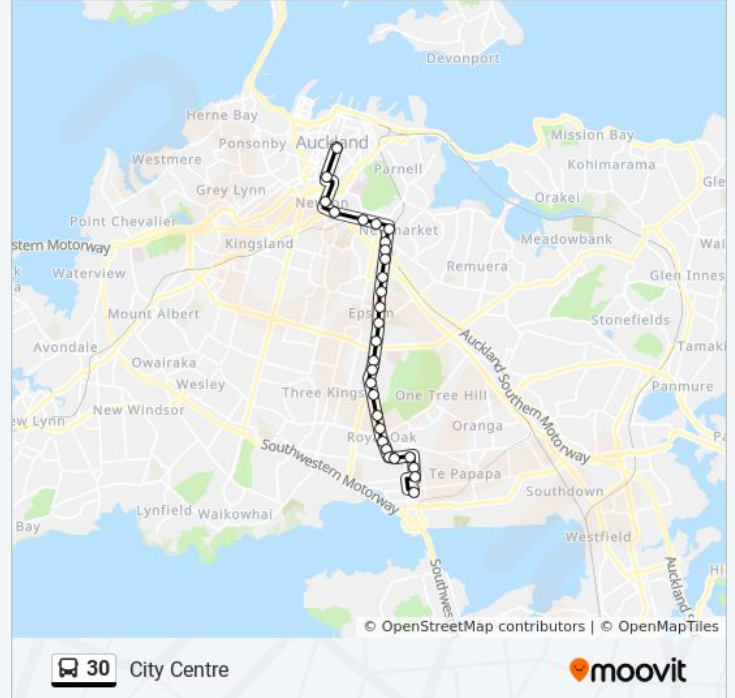

City Centre To Onehunga Via Manukau Rd

Get The App

The 30 bus line (City Centre To Onehunga Via Manukau Rd) has 2 routes. For regular weekdays, their operation hours are:

(1) City Centre To Onehunga Via Manukau Rd: 5:55 AM - 11:55 PM
 (2) Onehunga To City Centre Via Manukau Rd: 6:00 AM - 11:10 PM

Use the Moovit App to find the closest 30 bus station near you and find out when is the next 30 bus arriving.

Direction: City Centre To Onehunga Via Manukau Rd
 27 stops
[VIEW LINE SCHEDULE](#)

30 bus Time Schedule
 City Centre To Onehunga Via Manukau Rd Route
 Timetable:

30 bus Info

Direction: Onehunga To City Centre Via Manukau Rd

Stops: 29

Trip Duration: 37 min

Line Summary:

Manukau Road/Epsom Girls Grammar

St Marks Road

Clovernook Road

Stop A Westfield Newmarket

Khyber Pass Road

Melrose Street

Khyber Pass Road/Mountain Road

Madeira Place

Symonds Street/Upper Symonds Street

Queen Street/Karangahape Road

Stop E the Civic