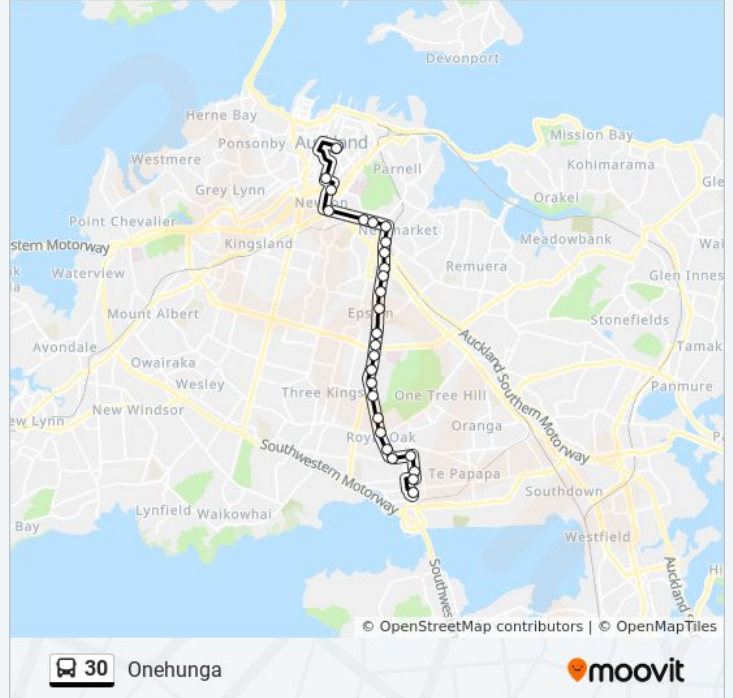

City Centre To Onehunga Via Manukau Rd

Get The App

The 30 bus line (City Centre To Onehunga Via Manukau Rd) has 2 routes. For regular weekdays, their operation hours are:

(1) City Centre To Onehunga Via Manukau Rd: 5:55 AM - 11:55 PM
 (2) Onehunga To City Centre Via Manukau Rd: 6:00 AM - 11:10 PM

Use the Moovit App to find the closest 30 bus station near you and find out when is the next 30 bus arriving.

Direction: City Centre To Onehunga Via Manukau Rd
 27 stops
[VIEW LINE SCHEDULE](#)

30 bus Time Schedule
 City Centre To Onehunga Via Manukau Rd Route
 Timetable:

Stop B Royal Oak

850 Manukau Road

Trafalgar Street

Tin Tacks Corner

Onehunga Mall/Grey Street

Arthur Street Roundabout

Stop A Onehunga

Direction: Onehunga To City Centre Via Manukau Rd

29 stops

[VIEW LINE SCHEDULE](#)

Stop A Onehunga

Arthur Street Roundabout

Onehunga Mall/Grey Street

Tin Tacks Corner

Onehunga Pool

Trafalgar Street